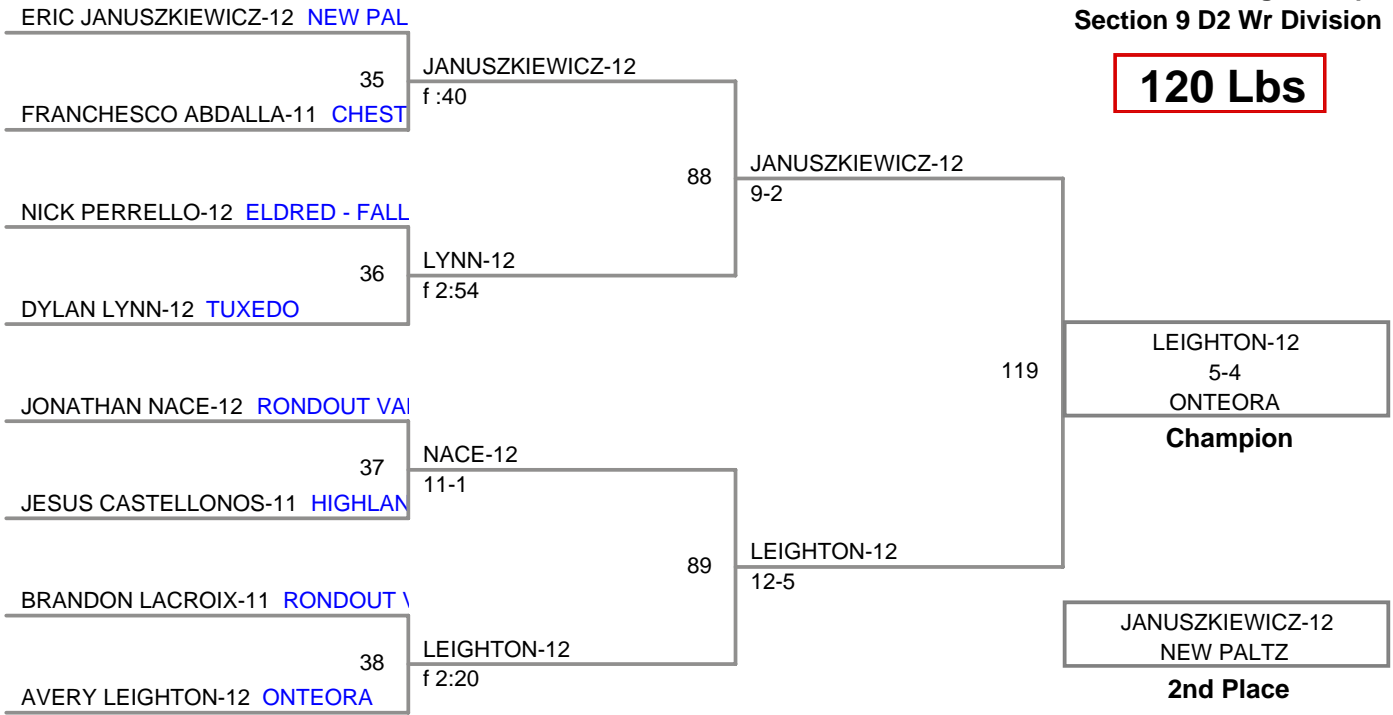

Section 9 D2 Wrestling Championship  
Section 9 D2 Wr Division

**99 Lbs**

Section 9 D2 Wrestling Championship  
Section 9 D2 Wr Division

**106 Lbs**

Section 9 D2 Wrestling Championship  
Section 9 D2 Wr Division

**113 Lbs**

Section 9 D2 Wrestling Championship  
Section 9 D2 Wr Division

**120 Lbs**

Section 9 D2 Wrestling Championship  
Section 9 D2 Wr Division

**126 Lbs**

RAUCH-11  
f 1:02  
RED HOOK  
**Champion**

GONZALEZ-12  
TUXEDO  
**2nd Place**

TORRES-12  
f 1:13  
RED HOOK  
**3rd Place**

CANDELARIA-11  
ELLENVILLE  
**4th Place**

Section 9 D2 Wrestling Championship  
Section 9 D2 Wr Division

**132 Lbs**

Section 9 D2 Wrestling Championship  
Section 9 D2 Wr Division