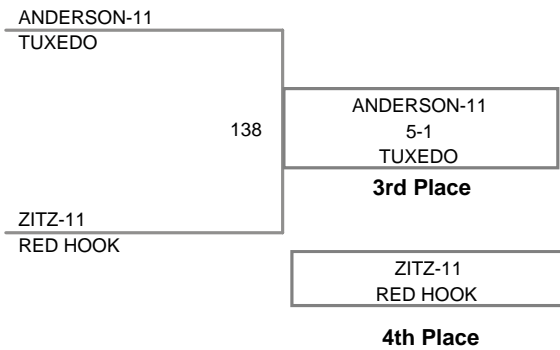

Section 9 D2 Wrestling Championship
Section 9 D2 Wr Division

220 Lbs