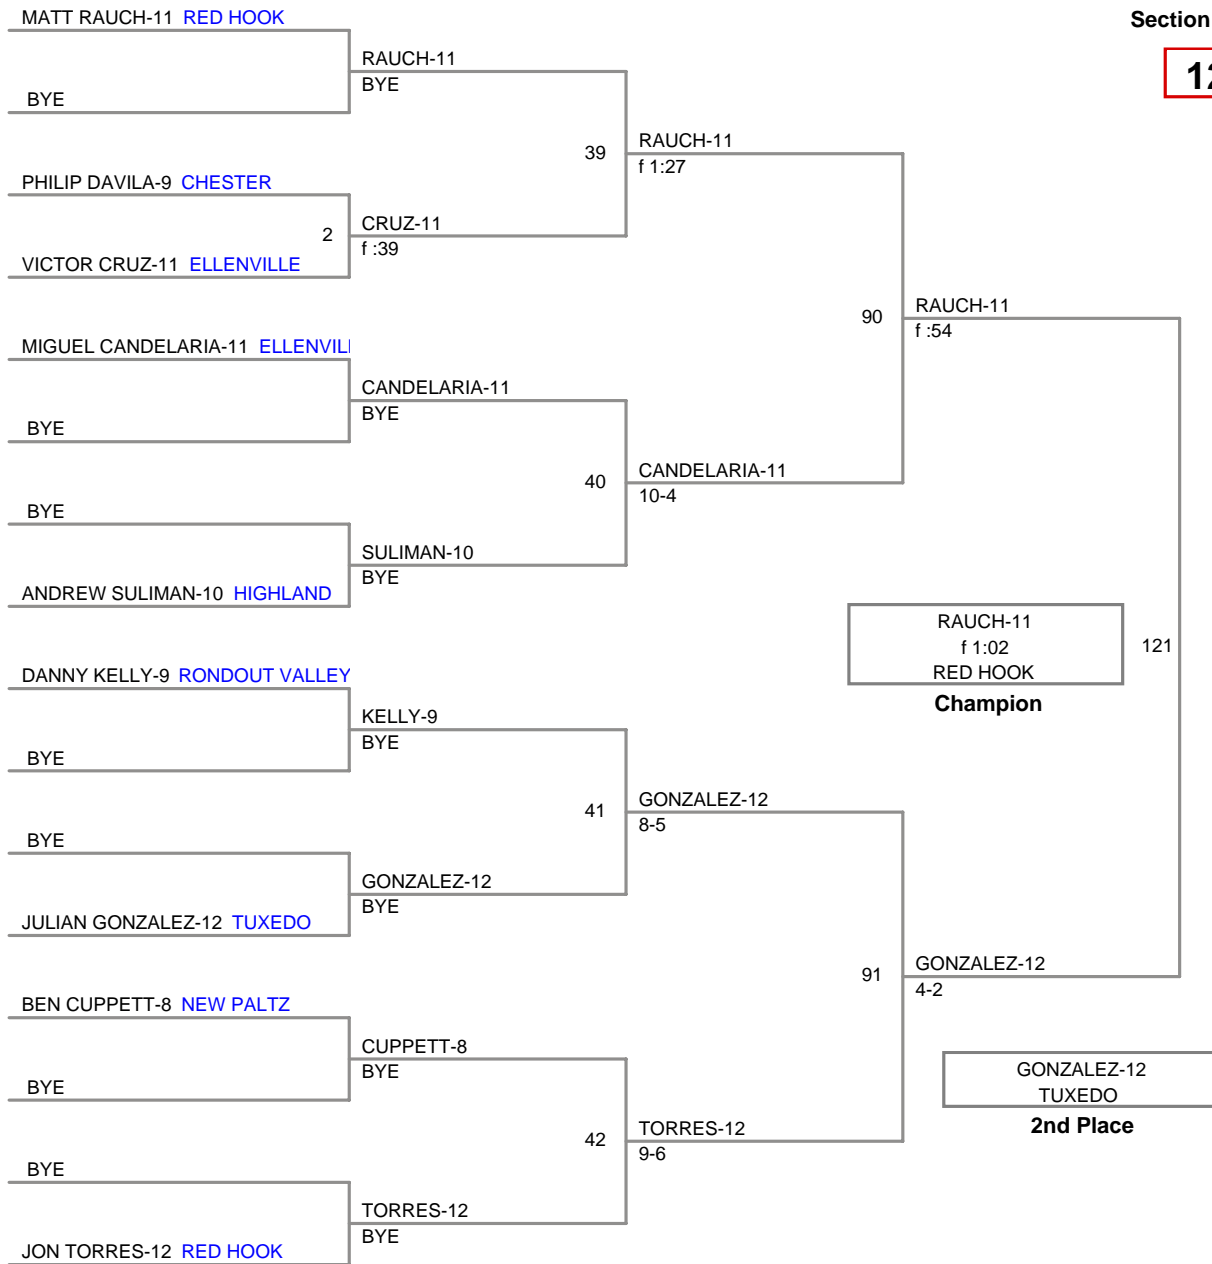

**113 Lbs**

Section 9 D2 Wrestling Championship  
Section 9 D2 Wr Division

**120 Lbs**

Section 9 D2 Wrestling Championship  
Section 9 D2 Wr Division

**126 Lbs**

RAUCH-11  
f 1:02  
RED HOOK  
**Champion**

GONZALEZ-12  
TUXEDO  
**2nd Place**

TORRES-12  
f 1:13  
RED HOOK  
**3rd Place**

CANDELARIA-11  
ELLENVILLE  
**4th Place**

Section 9 D2 Wrestling Championship  
Section 9 D2 Wr Division

**132 Lbs**

Section 9 D2 Wrestling Championship  
Section 9 D2 Wr Division