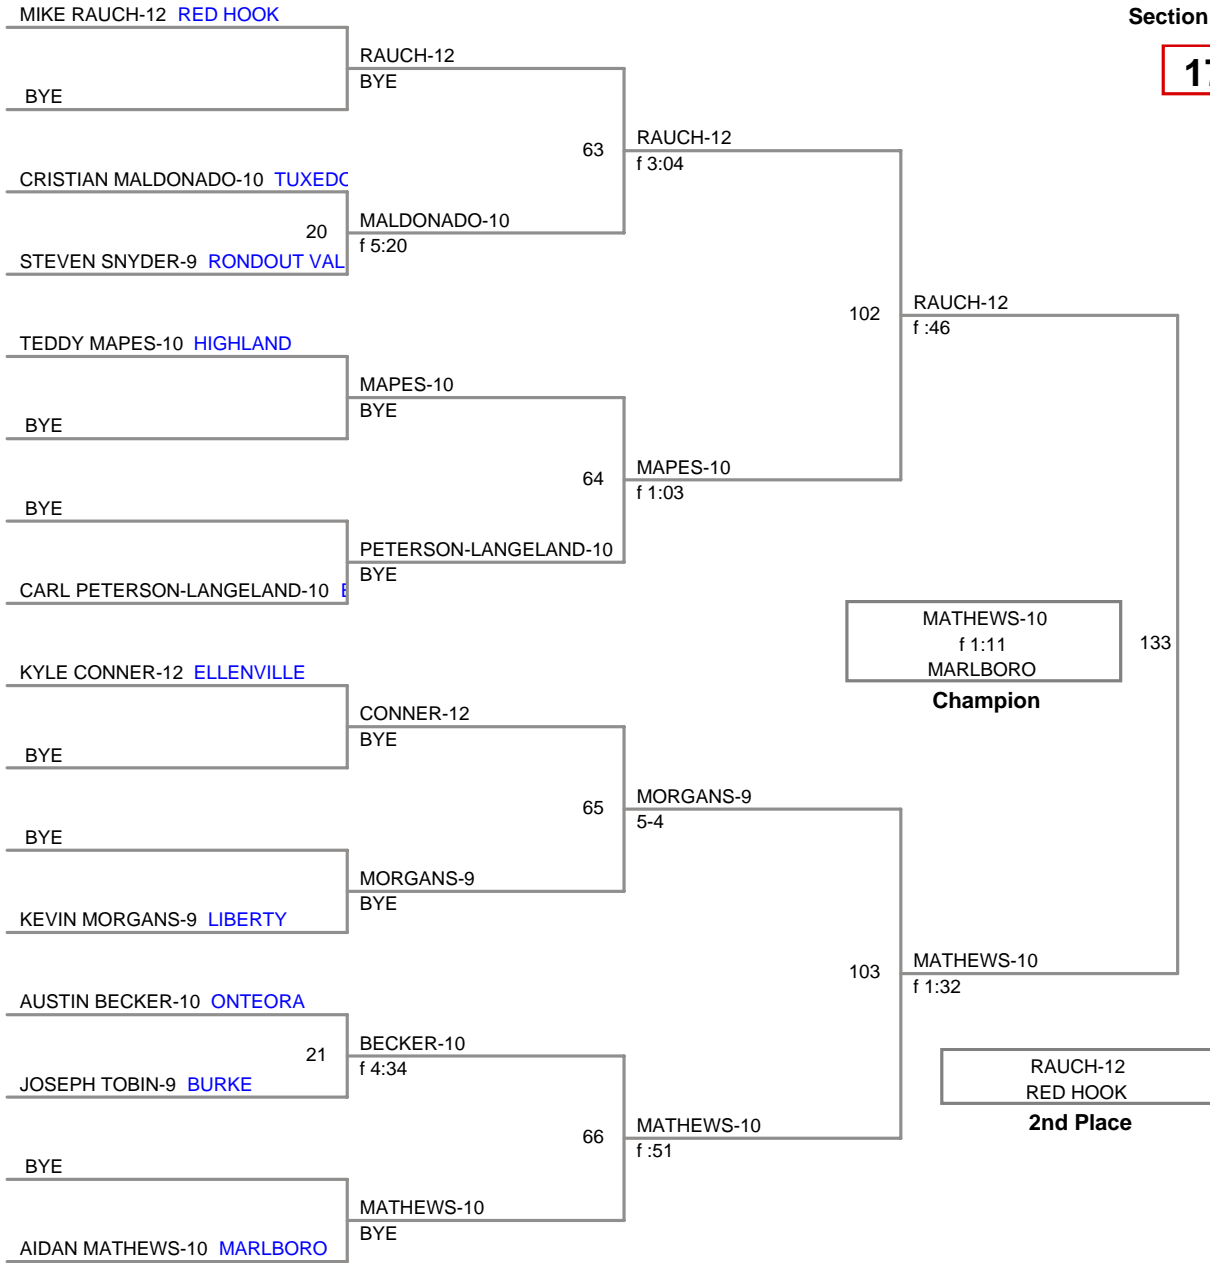

Section 9 D2 Wrestling Championship
Section 9 D2 Wr Division

170 Lbs