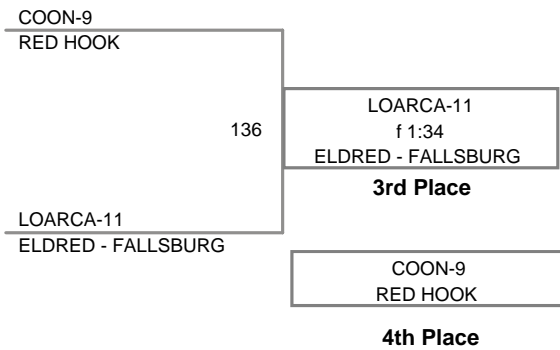

Section 9 D2 Wrestling Championship
Section 9 D2 Wr Division

195 Lbs