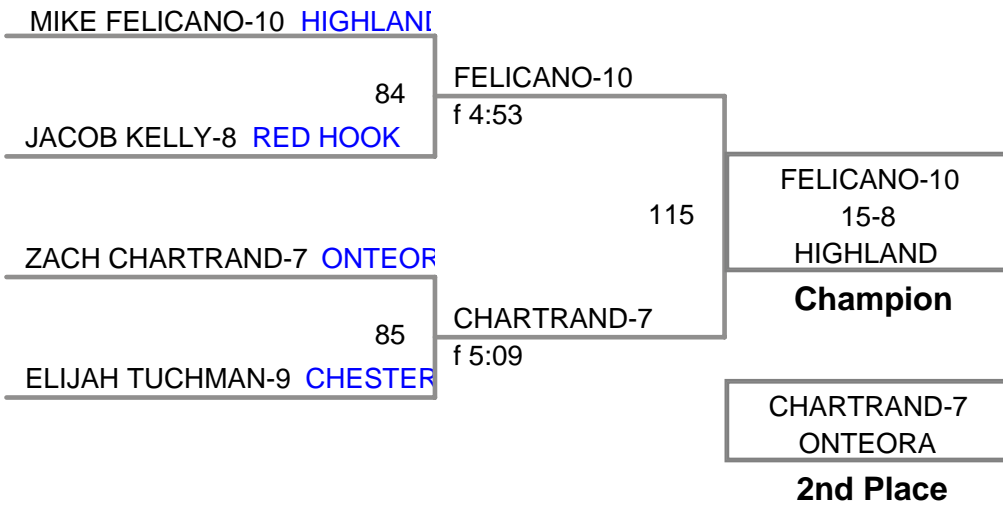

Section 9 D2 Wrestling Championship  
Section 9 D2 Wr Division

**99 Lbs**

Section 9 D2 Wrestling Championship  
Section 9 D2 Wr Division

**106 Lbs**

Section 9 D2 Wrestling Championship  
Section 9 D2 Wr Division

**113 Lbs**

Section 9 D2 Wrestling Championship  
Section 9 D2 Wr Division

**120 Lbs**

Section 9 D2 Wrestling Championship  
Section 9 D2 Wr Division

**126 Lbs**

RAUCH-11  
f 1:02  
RED HOOK  
**Champion**

GONZALEZ-12  
TUXEDO  
**2nd Place**

TORRES-12  
f 1:13  
RED HOOK  
**3rd Place**

CANDELARIA-11  
ELLENVILLE  
**4th Place**

Section 9 D2 Wrestling Championship  
Section 9 D2 Wr Division

**132 Lbs**

Section 9 D2 Wrestling Championship  
Section 9 D2 Wr Division