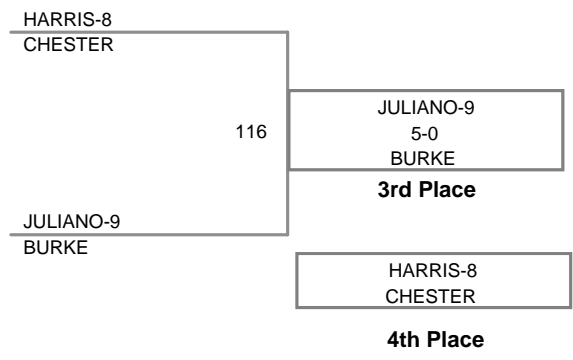

Section 9 D2 Wrestling Championship  
Section 9 D2 Wr Division

**99 Lbs**

Section 9 D2 Wrestling Championship  
Section 9 D2 Wr Division

**106 Lbs**

Section 9 D2 Wrestling Championship  
Section 9 D2 Wr Division

**113 Lbs**

Section 9 D2 Wrestling Championship  
Section 9 D2 Wr Division

**120 Lbs**

Section 9 D2 Wrestling Championship  
Section 9 D2 Wr Division

**126 Lbs**

RAUCH-11  
f 1:02  
RED HOOK  
**Champion**

GONZALEZ-12  
TUXEDO  
**2nd Place**

TORRES-12  
f 1:13  
RED HOOK  
**3rd Place**

CANDELARIA-11  
ELLENVILLE  
**4th Place**

Section 9 D2 Wrestling Championship  
Section 9 D2 Wr Division

**132 Lbs**

Section 9 D2 Wrestling Championship  
Section 9 D2 Wr Division