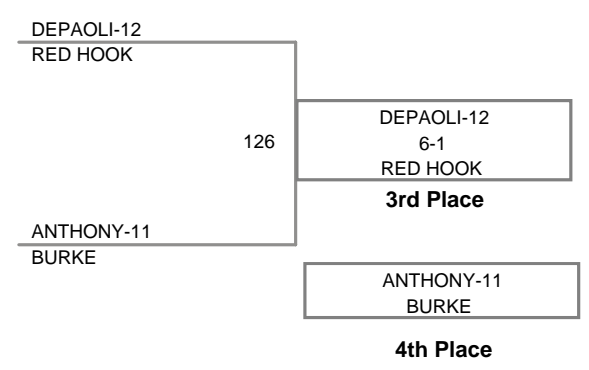

**113 Lbs**

Section 9 D2 Wrestling Championship  
Section 9 D2 Wr Division

**120 Lbs**

Section 9 D2 Wrestling Championship  
Section 9 D2 Wr Division

**126 Lbs**

RAUCH-11  
f 1:02  
RED HOOK  
**Champion**

GONZALEZ-12  
TUXEDO  
**2nd Place**

TORRES-12  
f 1:13  
RED HOOK  
**3rd Place**

CANDELARIA-11  
ELLENVILLE  
**4th Place**

Section 9 D2 Wrestling Championship  
Section 9 D2 Wr Division

**132 Lbs**

Section 9 D2 Wrestling Championship  
Section 9 D2 Wr Division

**138 Lbs**

Section 9 D2 Wrestling Championship  
Section 9 D2 Wr Division

**145 Lbs**

Section 9 D2 Wrestling Championship  
Section 9 D2 Wr Division

**152 Lbs**

Section 9 D2 Wrestling Championship  
Section 9 D2 Wr Division