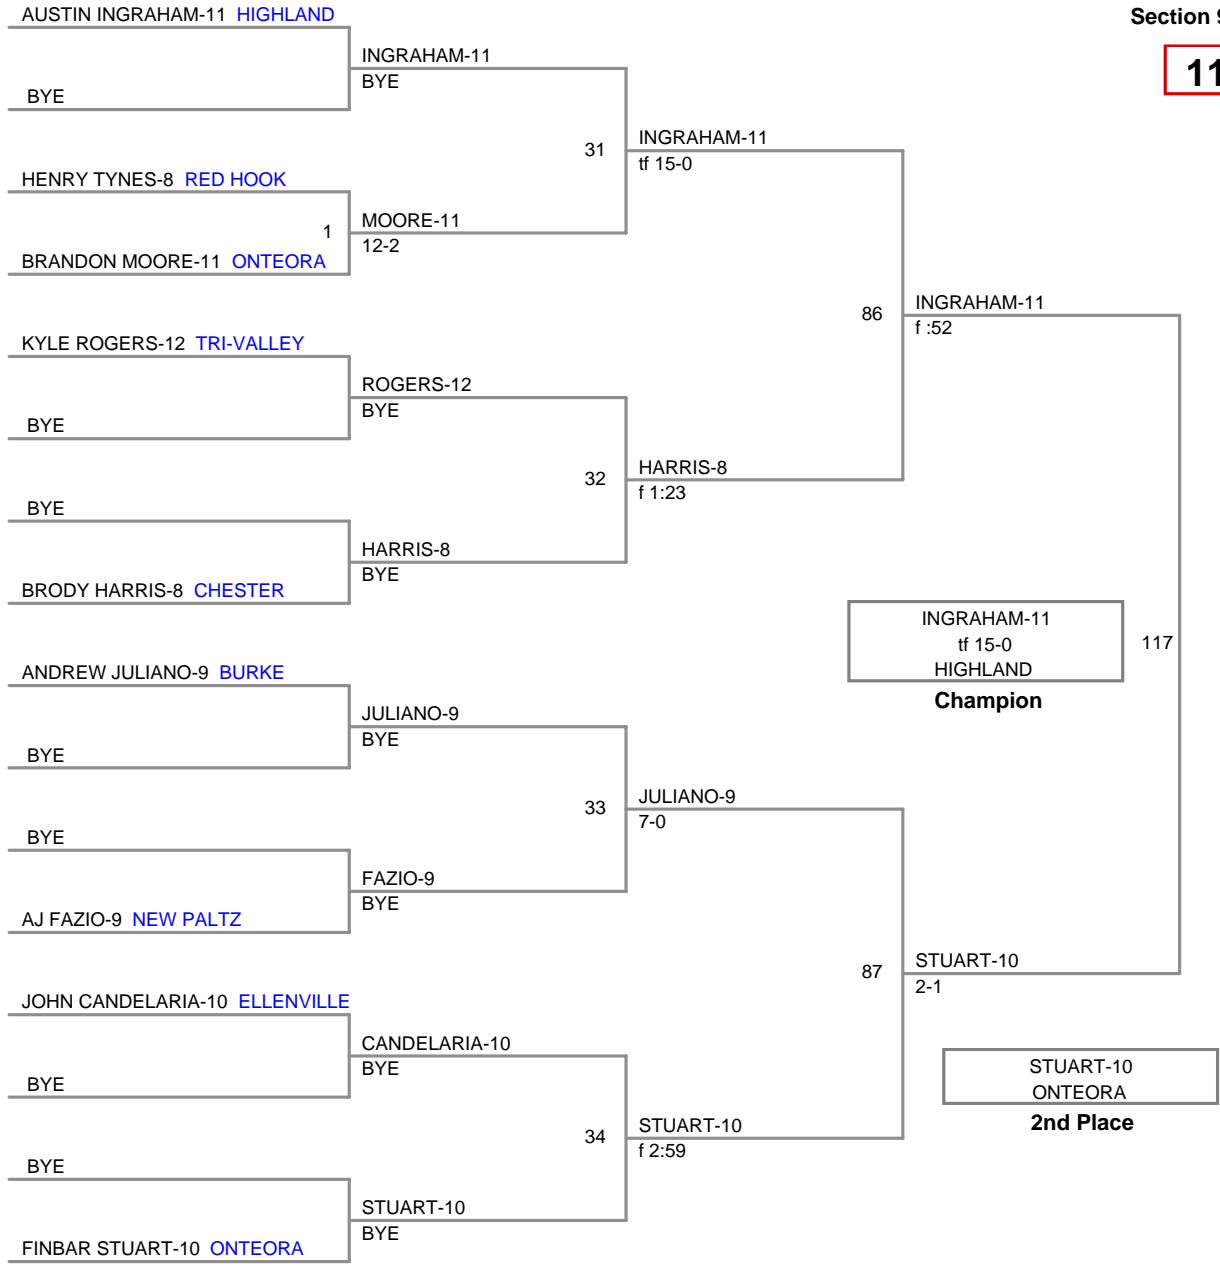

Section 9 D2 Wrestling Championship  
Section 9 D2 Wr Division

**99 Lbs**

Section 9 D2 Wrestling Championship  
Section 9 D2 Wr Division

**106 Lbs**

Section 9 D2 Wrestling Championship  
Section 9 D2 Wr Division

**113 Lbs**

Section 9 D2 Wrestling Championship  
Section 9 D2 Wr Division

**120 Lbs**

Section 9 D2 Wrestling Championship  
Section 9 D2 Wr Division

**126 Lbs**

RAUCH-11  
f 1:02  
RED HOOK  
**Champion**

GONZALEZ-12  
TUXEDO  
**2nd Place**

TORRES-12  
f 1:13  
RED HOOK  
**3rd Place**

CANDELARIA-11  
ELLENVILLE  
**4th Place**

Section 9 D2 Wrestling Championship  
Section 9 D2 Wr Division

**132 Lbs**

Section 9 D2 Wrestling Championship  
Section 9 D2 Wr Division