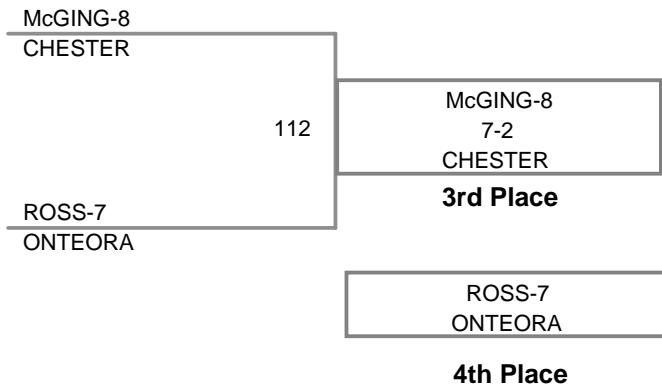

Section 9 D2 Wrestling Championship  
Section 9 D2 Wr Division

**99 Lbs**

Section 9 D2 Wrestling Championship  
Section 9 D2 Wr Division

**106 Lbs**

Section 9 D2 Wrestling Championship  
Section 9 D2 Wr Division

**113 Lbs**

Section 9 D2 Wrestling Championship  
Section 9 D2 Wr Division

**120 Lbs**

Section 9 D2 Wrestling Championship  
Section 9 D2 Wr Division

**126 Lbs**

RAUCH-11  
f 1:02  
RED HOOK  
**Champion**

GONZALEZ-12  
TUXEDO  
**2nd Place**

TORRES-12  
f 1:13  
RED HOOK  
**3rd Place**

CANDELARIA-11  
ELLENVILLE  
**4th Place**

Section 9 D2 Wrestling Championship  
Section 9 D2 Wr Division

**132 Lbs**

Section 9 D2 Wrestling Championship  
Section 9 D2 Wr Division