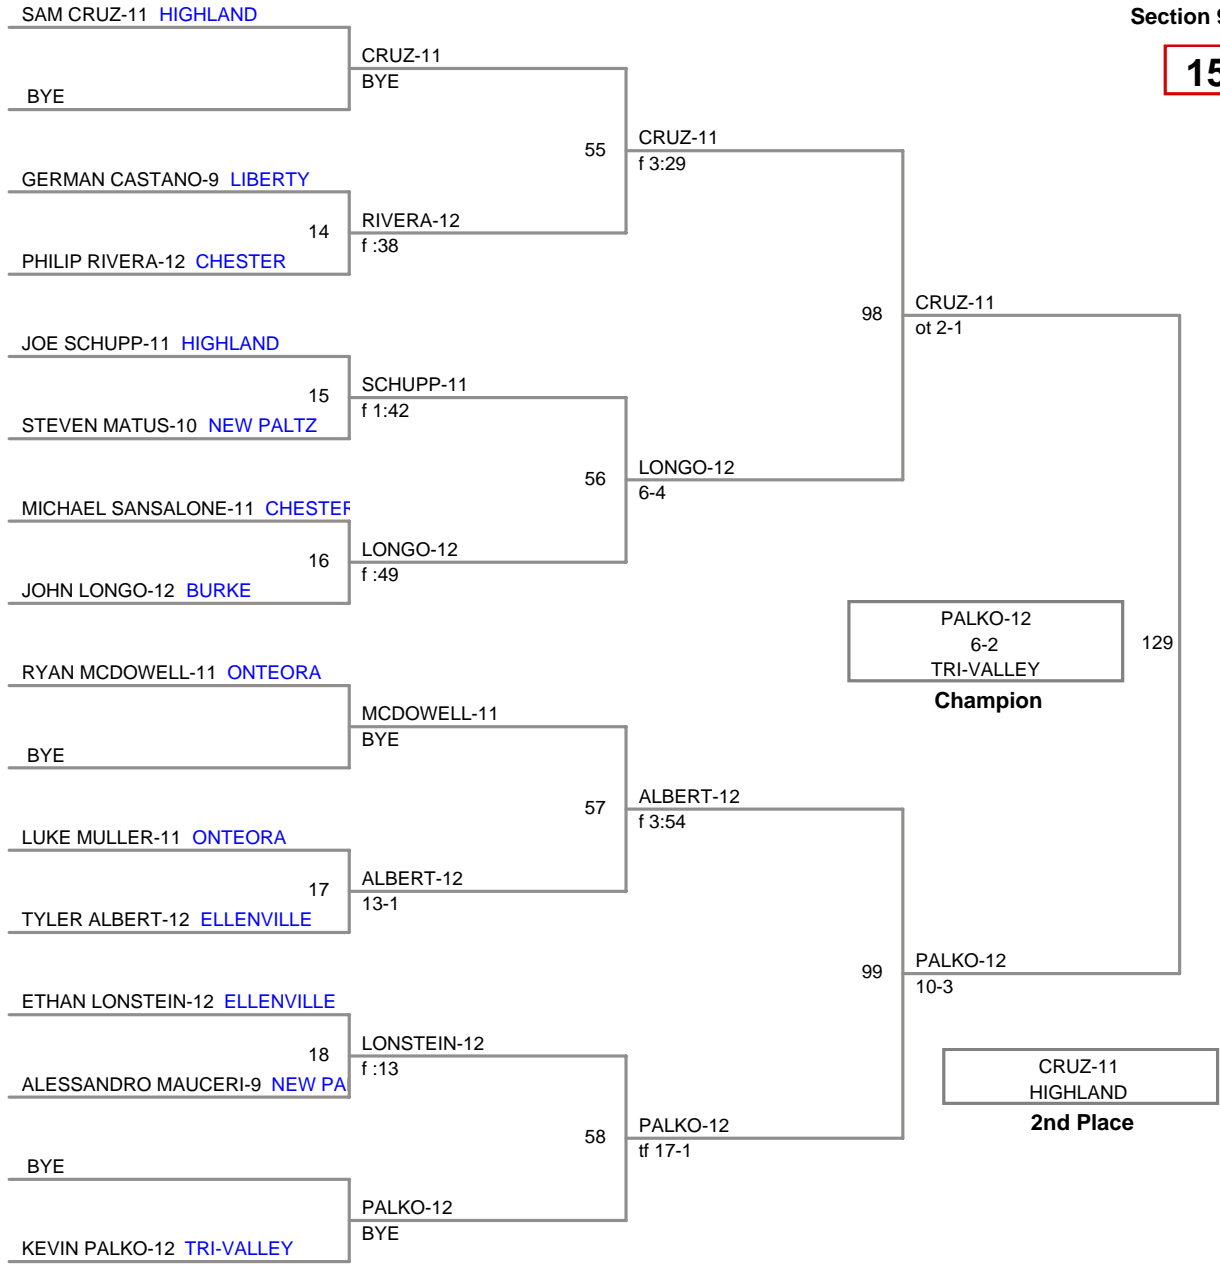

GONZALEZ-12  
TUXEDO  
**2nd Place**

TORRES-12  
f 1:13  
RED HOOK  
**3rd Place**

CANDELARIA-11  
ELLENVILLE  
**4th Place**

Section 9 D2 Wrestling Championship  
Section 9 D2 Wr Division

**132 Lbs**

Section 9 D2 Wrestling Championship  
Section 9 D2 Wr Division

**138 Lbs**

Section 9 D2 Wrestling Championship  
Section 9 D2 Wr Division

**145 Lbs**

Section 9 D2 Wrestling Championship  
Section 9 D2 Wr Division

**152 Lbs**

Section 9 D2 Wrestling Championship  
Section 9 D2 Wr Division

**160 Lbs**

Section 9 D2 Wrestling Championship  
Section 9 D2 Wr Division

**170 Lbs**

Section 9 D2 Wrestling Championship  
Section 9 D2 Wr Division

**182 Lbs**

Section 9 D2 Wrestling Championship  
Section 9 D2 Wr Division