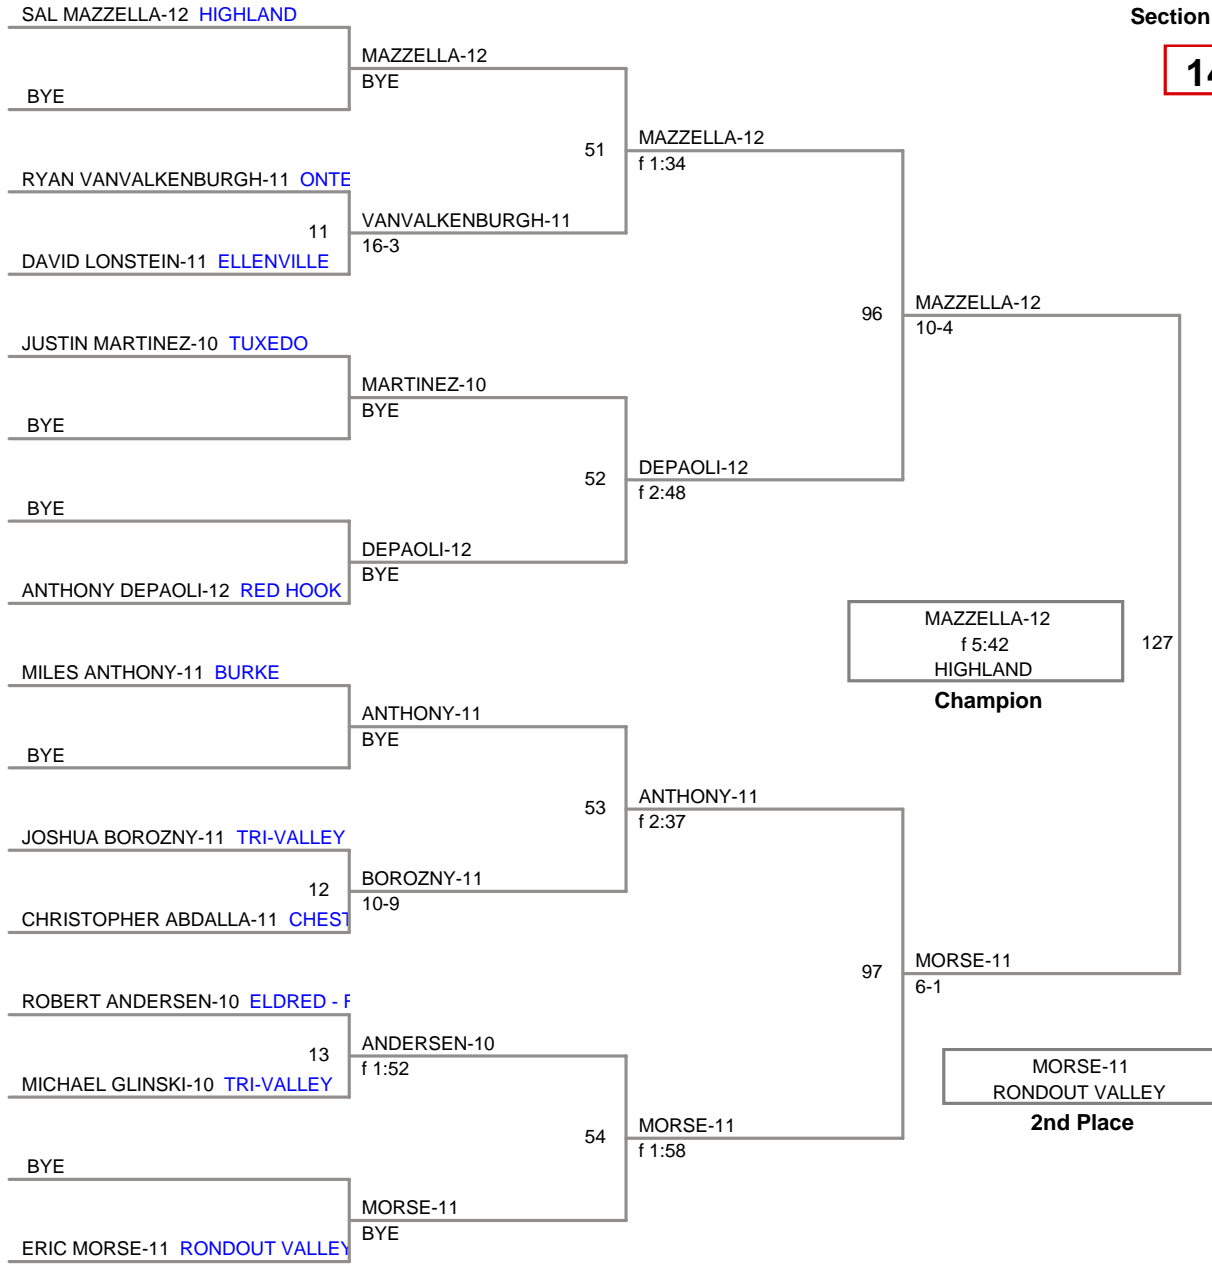

Section 9 D2 Wrestling Championship
Section 9 D2 Wr Division

145 Lbs