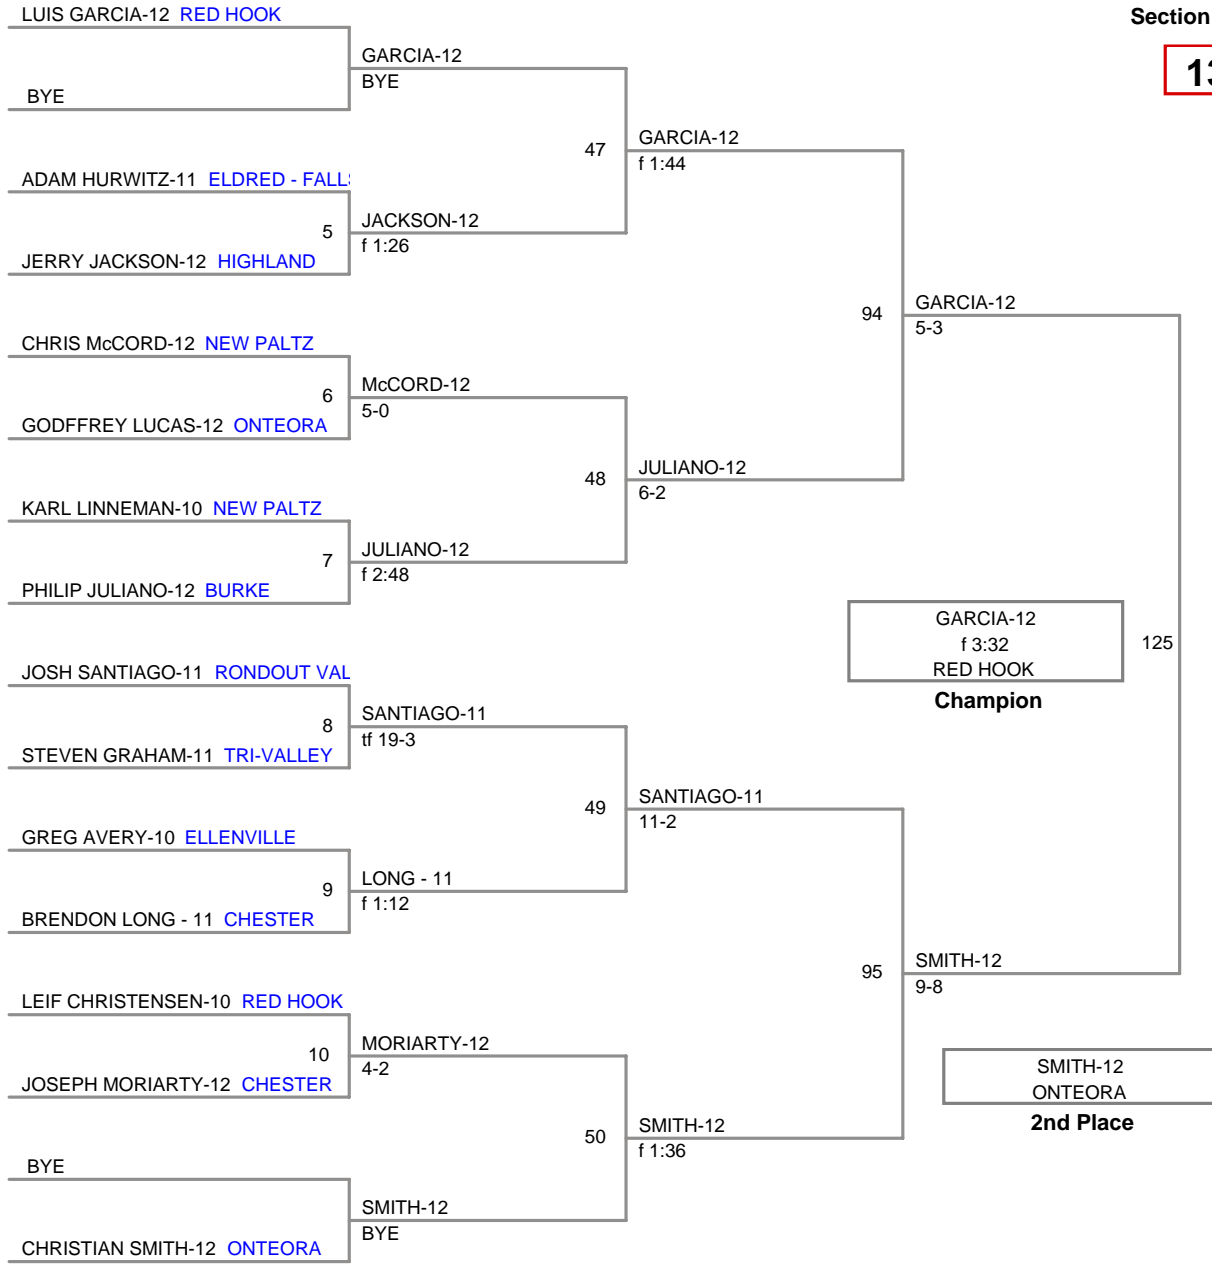

Section 9 D2 Wrestling Championship
Section 9 D2 Wr Division

138 Lbs