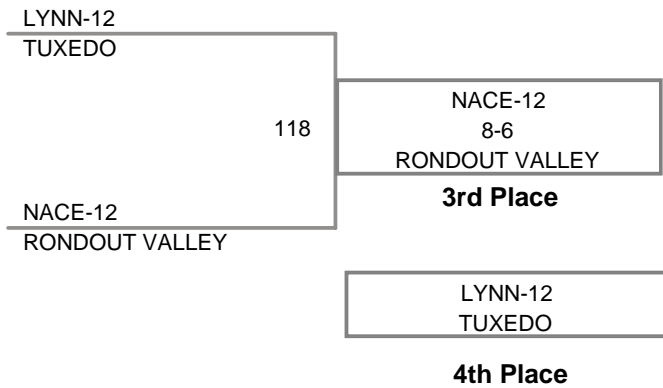

Section 9 D2 Wrestling Championship  
Section 9 D2 Wr Division

**99 Lbs**

Section 9 D2 Wrestling Championship  
Section 9 D2 Wr Division

**106 Lbs**

Section 9 D2 Wrestling Championship  
Section 9 D2 Wr Division

**113 Lbs**

Section 9 D2 Wrestling Championship  
Section 9 D2 Wr Division

**120 Lbs**

Section 9 D2 Wrestling Championship  
Section 9 D2 Wr Division

**126 Lbs**

RAUCH-11  
f 1:02  
RED HOOK  
**Champion**

GONZALEZ-12  
TUXEDO  
**2nd Place**

TORRES-12  
f 1:13  
RED HOOK  
**3rd Place**

CANDELARIA-11  
ELLENVILLE  
**4th Place**

Section 9 D2 Wrestling Championship  
Section 9 D2 Wr Division

**132 Lbs**

Section 9 D2 Wrestling Championship  
Section 9 D2 Wr Division