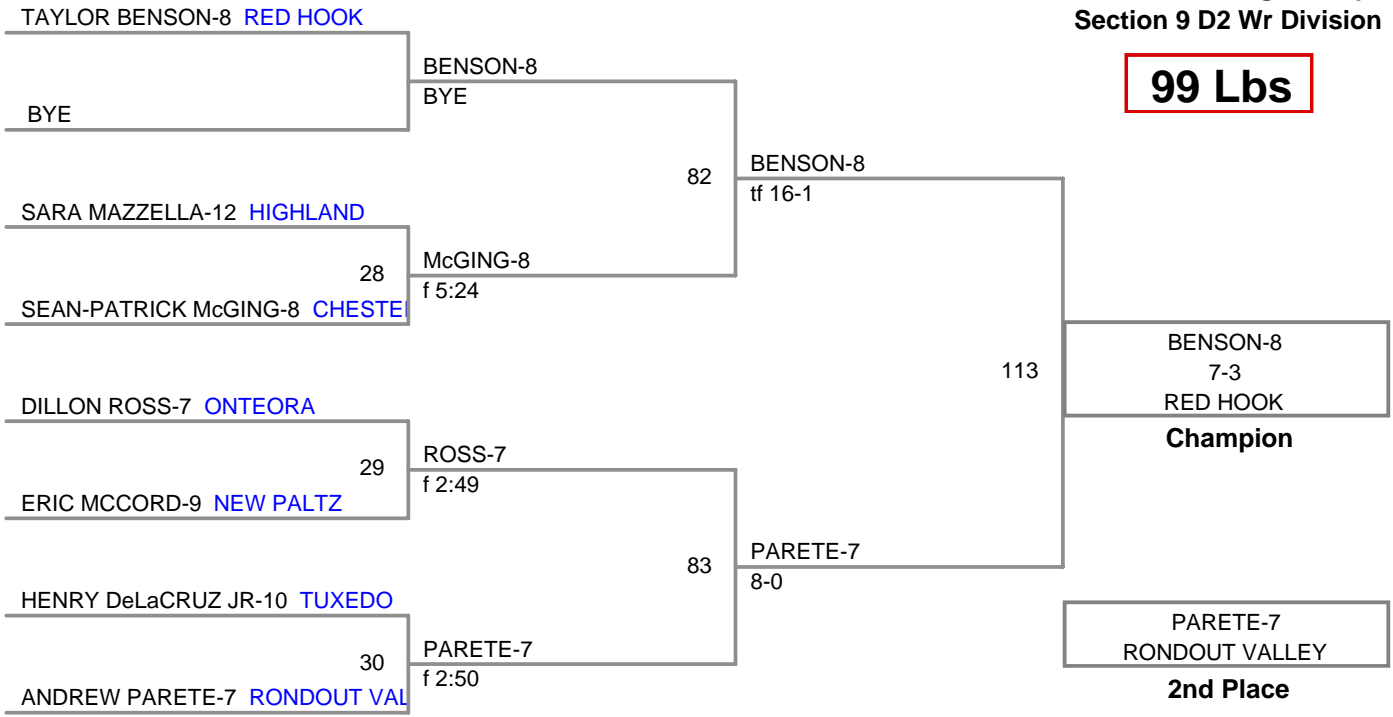

Section 9 D2 Wrestling Championship  
Section 9 D2 Wr Division

**99 Lbs**

Section 9 D2 Wrestling Championship  
Section 9 D2 Wr Division

**106 Lbs**

Section 9 D2 Wrestling Championship  
Section 9 D2 Wr Division

**113 Lbs**

Section 9 D2 Wrestling Championship  
Section 9 D2 Wr Division

**120 Lbs**

Section 9 D2 Wrestling Championship  
Section 9 D2 Wr Division

**126 Lbs**

RAUCH-11  
f 1:02  
RED HOOK  
**Champion**

GONZALEZ-12  
TUXEDO  
**2nd Place**

TORRES-12  
f 1:13  
RED HOOK  
**3rd Place**

CANDELARIA-11  
ELLENVILLE  
**4th Place**

Section 9 D2 Wrestling Championship  
Section 9 D2 Wr Division

**132 Lbs**

Section 9 D2 Wrestling Championship  
Section 9 D2 Wr Division