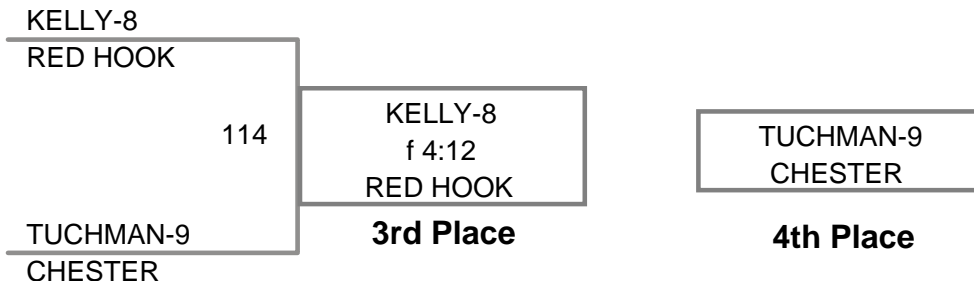

Section 9 D2 Wrestling Championship  
Section 9 D2 Wr Division

**99 Lbs**

Section 9 D2 Wrestling Championship  
Section 9 D2 Wr Division

**106 Lbs**

Section 9 D2 Wrestling Championship  
Section 9 D2 Wr Division

**113 Lbs**

Section 9 D2 Wrestling Championship  
Section 9 D2 Wr Division

**120 Lbs**

Section 9 D2 Wrestling Championship  
Section 9 D2 Wr Division

**126 Lbs**

RAUCH-11  
f 1:02  
RED HOOK  
**Champion**

GONZALEZ-12  
TUXEDO  
**2nd Place**

TORRES-12  
f 1:13  
RED HOOK  
**3rd Place**

CANDELARIA-11  
ELLENVILLE  
**4th Place**

Section 9 D2 Wrestling Championship  
Section 9 D2 Wr Division

**132 Lbs**

Section 9 D2 Wrestling Championship  
Section 9 D2 Wr Division