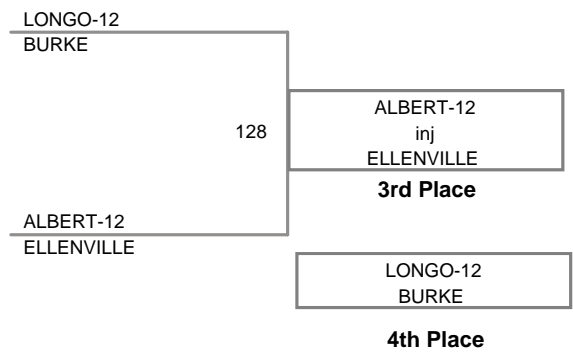

GONZALEZ-12  
TUXEDO  
**2nd Place**

TORRES-12  
f 1:13  
RED HOOK  
**3rd Place**

CANDELARIA-11  
ELLENVILLE  
**4th Place**

Section 9 D2 Wrestling Championship  
Section 9 D2 Wr Division

**132 Lbs**

Section 9 D2 Wrestling Championship  
Section 9 D2 Wr Division

**138 Lbs**

Section 9 D2 Wrestling Championship  
Section 9 D2 Wr Division

**145 Lbs**

Section 9 D2 Wrestling Championship  
Section 9 D2 Wr Division

**152 Lbs**

Section 9 D2 Wrestling Championship  
Section 9 D2 Wr Division

**160 Lbs**

Section 9 D2 Wrestling Championship  
Section 9 D2 Wr Division

**170 Lbs**

Section 9 D2 Wrestling Championship  
Section 9 D2 Wr Division

**182 Lbs**

Section 9 D2 Wrestling Championship  
Section 9 D2 Wr Division