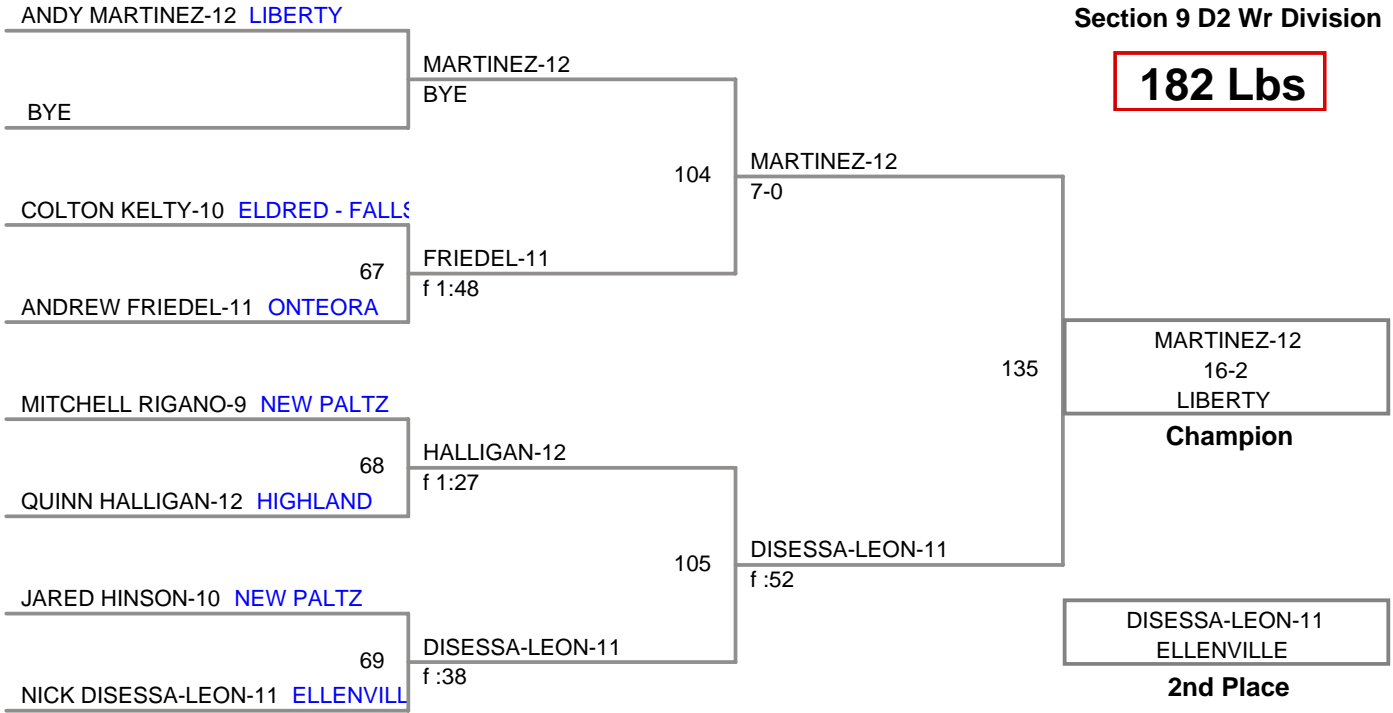

**160 Lbs**

Section 9 D2 Wrestling Championship  
Section 9 D2 Wr Division

**170 Lbs**

Section 9 D2 Wrestling Championship  
Section 9 D2 Wr Division

**182 Lbs**

Section 9 D2 Wrestling Championship  
Section 9 D2 Wr Division