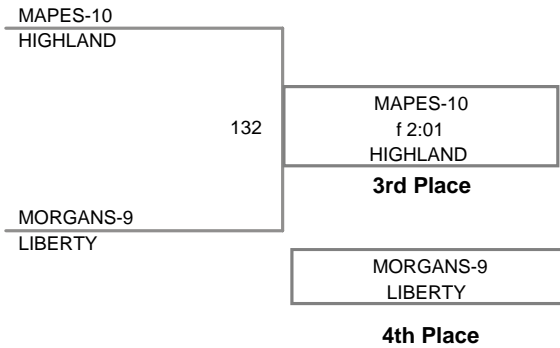

GONZALEZ-12  
TUXEDO  
**2nd Place**

TORRES-12  
f 1:13  
RED HOOK  
**3rd Place**

CANDELARIA-11  
ELLENVILLE  
**4th Place**

Section 9 D2 Wrestling Championship  
Section 9 D2 Wr Division

**132 Lbs**

Section 9 D2 Wrestling Championship  
Section 9 D2 Wr Division

**138 Lbs**

Section 9 D2 Wrestling Championship  
Section 9 D2 Wr Division

**145 Lbs**

Section 9 D2 Wrestling Championship  
Section 9 D2 Wr Division

**152 Lbs**

Section 9 D2 Wrestling Championship  
Section 9 D2 Wr Division

**160 Lbs**

Section 9 D2 Wrestling Championship  
Section 9 D2 Wr Division

**170 Lbs**

Section 9 D2 Wrestling Championship  
Section 9 D2 Wr Division

**182 Lbs**

Section 9 D2 Wrestling Championship  
Section 9 D2 Wr Division