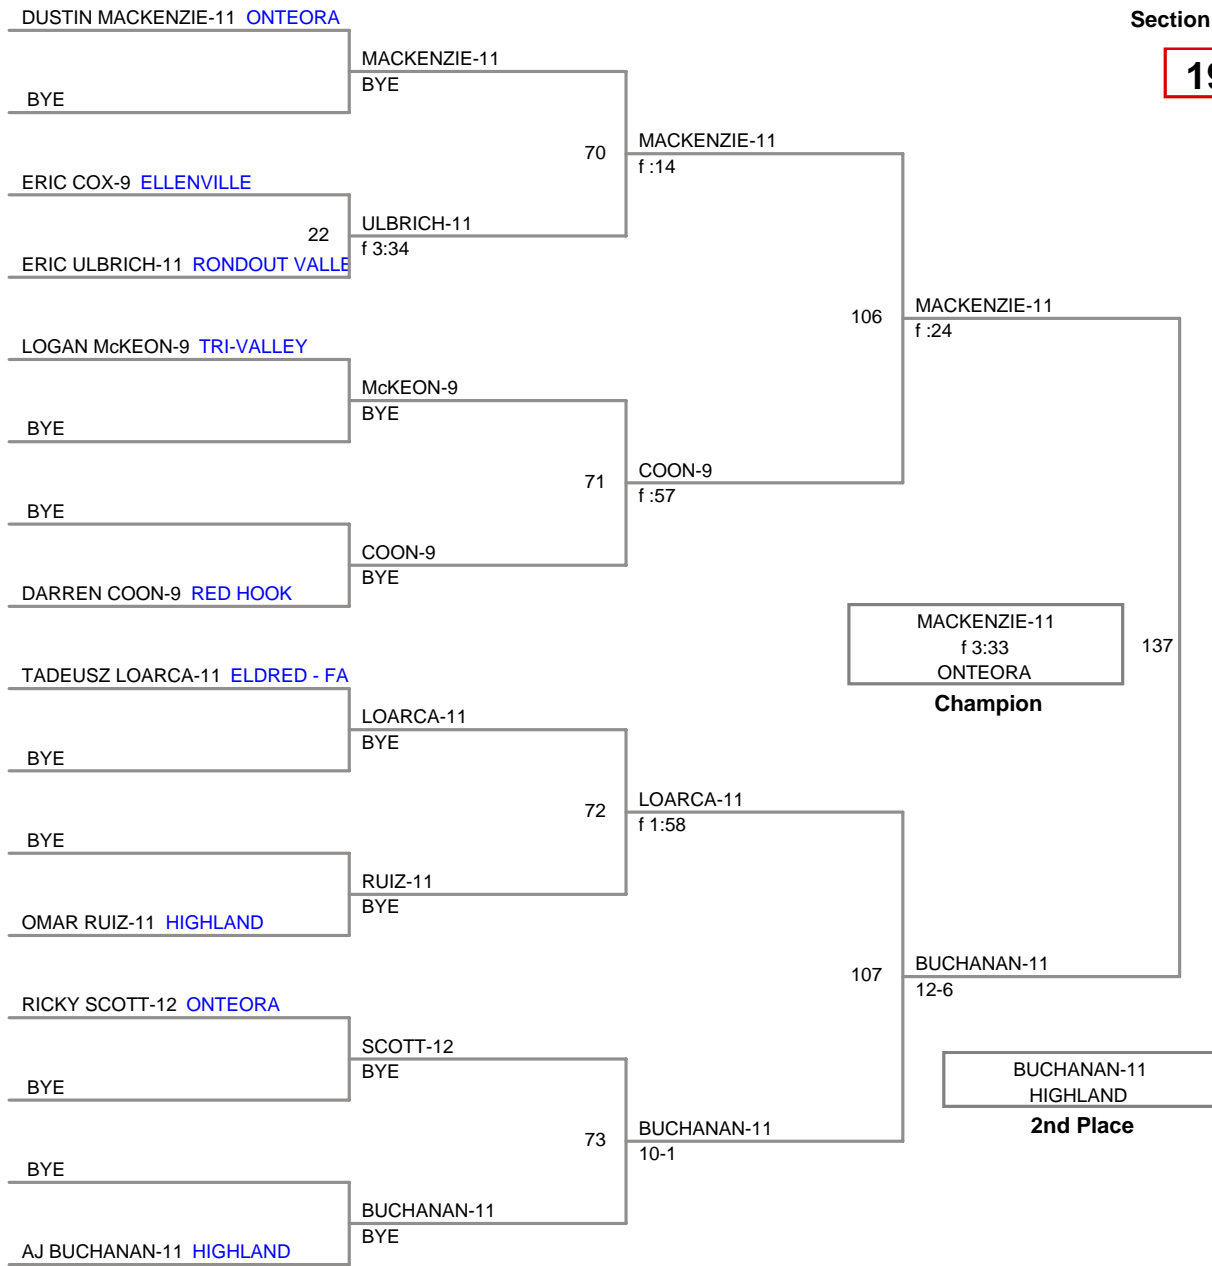

Section 9 D2 Wrestling Championship
Section 9 D2 Wr Division

195 Lbs