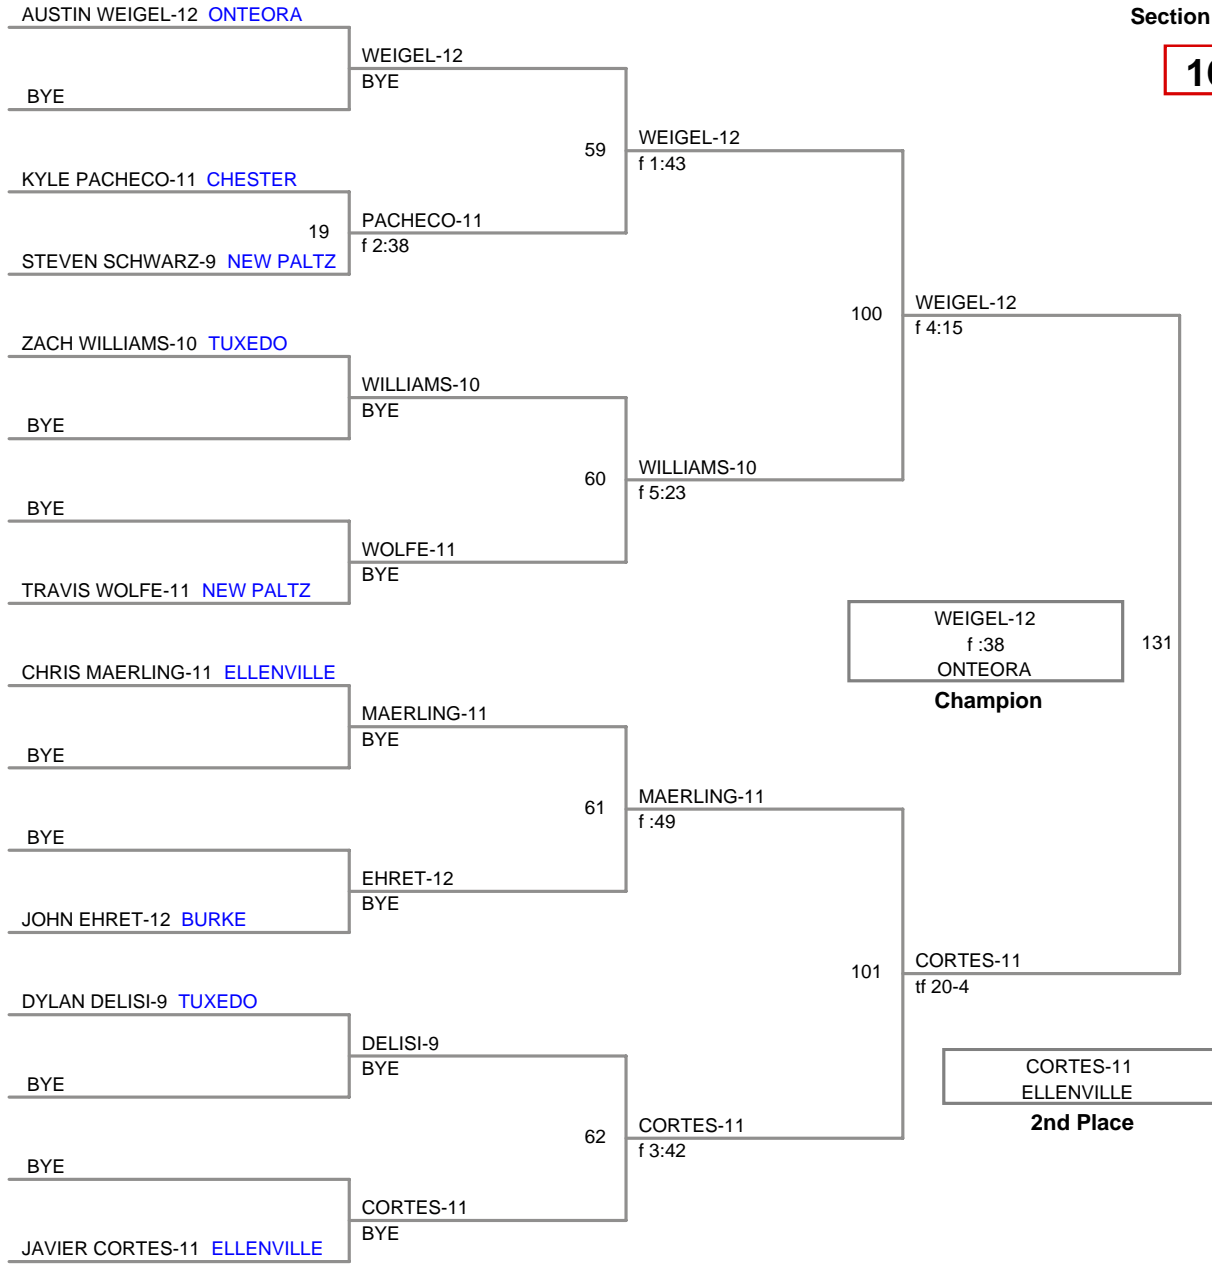

Section 9 D2 Wrestling Championship
Section 9 D2 Wr Division

160 Lbs