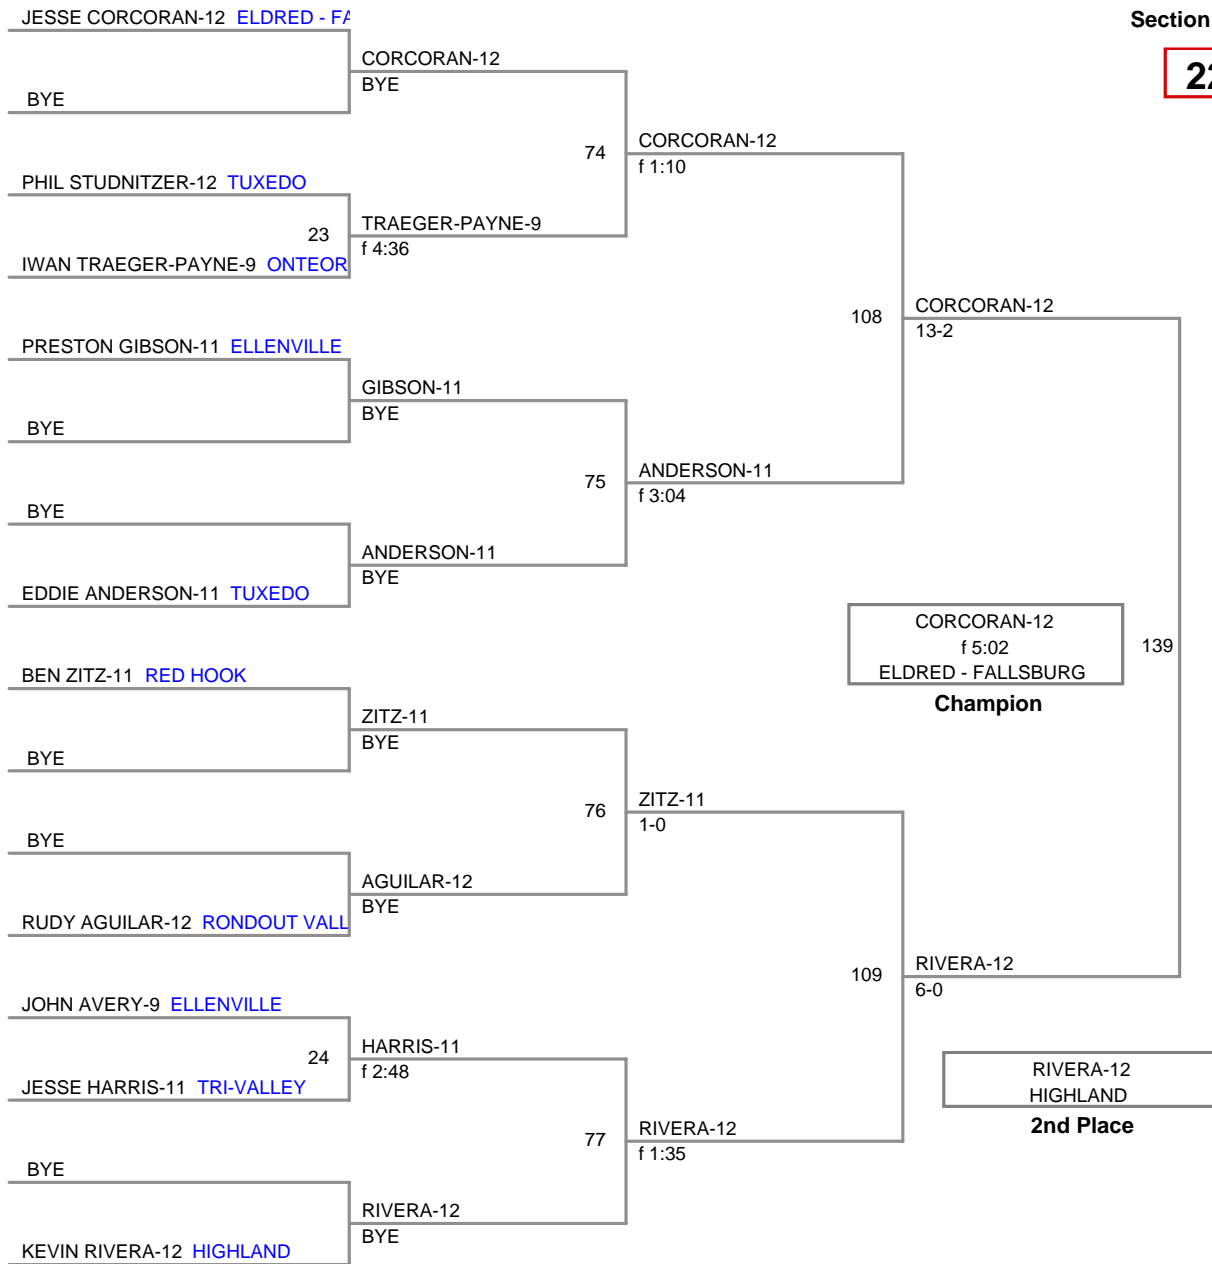

Section 9 D2 Wrestling Championship
Section 9 D2 Wr Division

220 Lbs