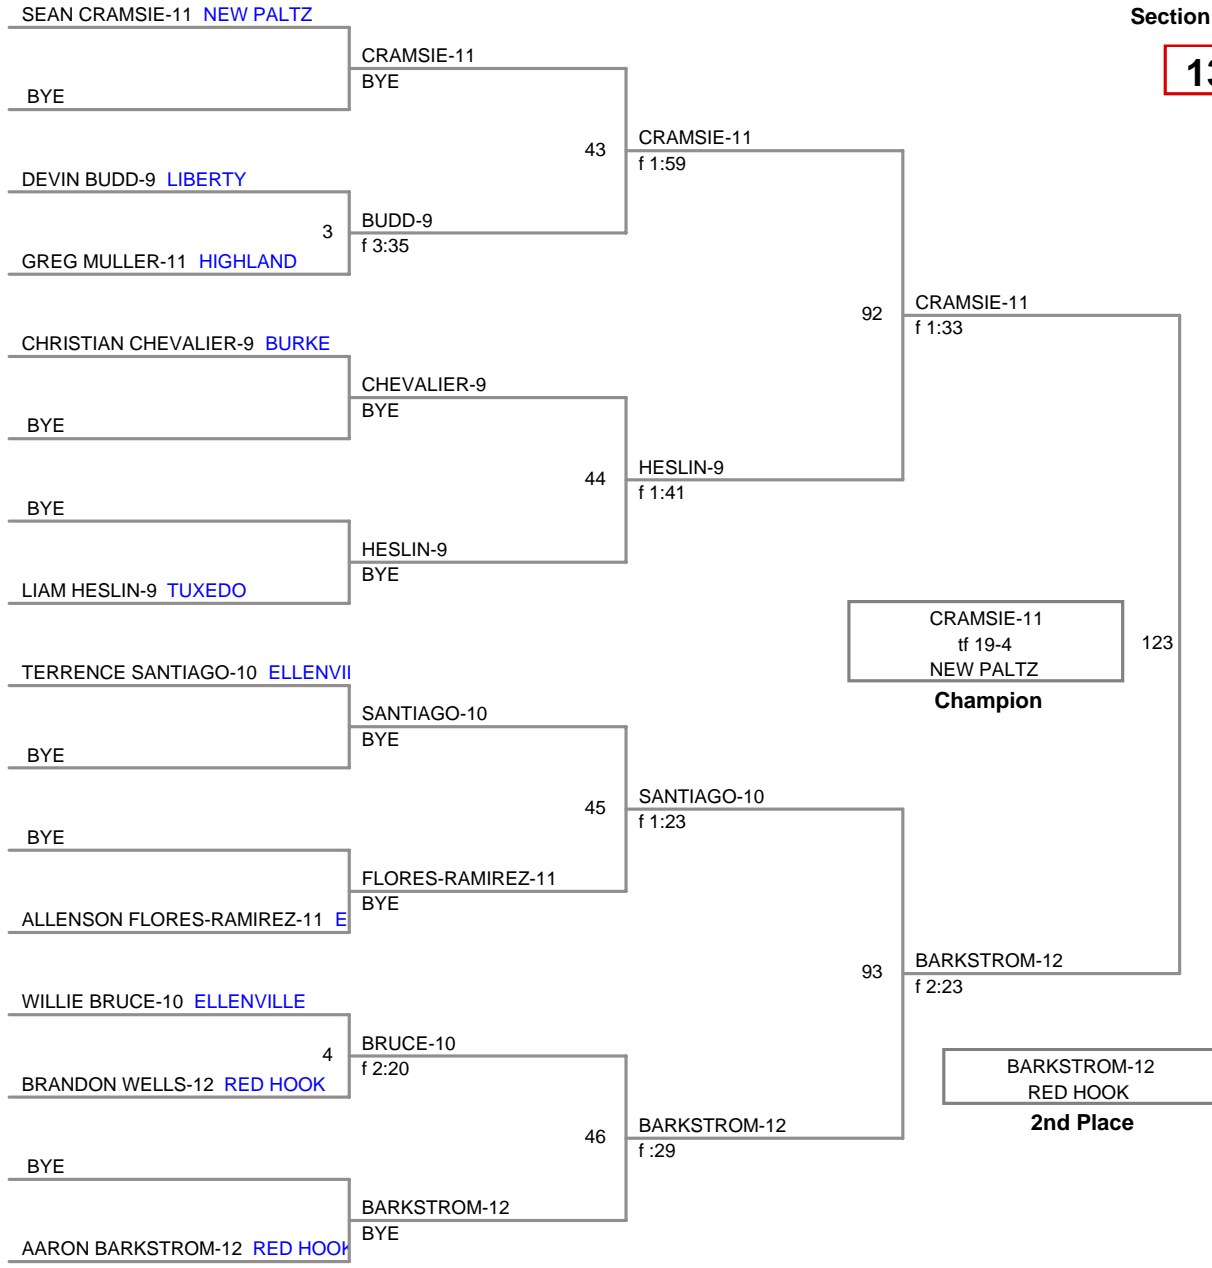

**113 Lbs**

Section 9 D2 Wrestling Championship  
Section 9 D2 Wr Division

**120 Lbs**

Section 9 D2 Wrestling Championship  
Section 9 D2 Wr Division

**126 Lbs**

RAUCH-11  
f 1:02  
RED HOOK  
**Champion**

GONZALEZ-12  
TUXEDO  
**2nd Place**

TORRES-12  
f 1:13  
RED HOOK  
**3rd Place**

CANDELARIA-11  
ELLENVILLE  
**4th Place**

Section 9 D2 Wrestling Championship  
Section 9 D2 Wr Division

**132 Lbs**

Section 9 D2 Wrestling Championship  
Section 9 D2 Wr Division