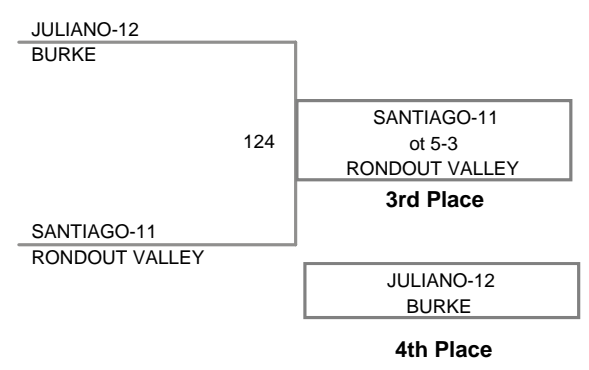

**113 Lbs**

Section 9 D2 Wrestling Championship  
Section 9 D2 Wr Division

**120 Lbs**

Section 9 D2 Wrestling Championship  
Section 9 D2 Wr Division

**126 Lbs**

RAUCH-11  
f 1:02  
RED HOOK  
**Champion**

GONZALEZ-12  
TUXEDO  
**2nd Place**

TORRES-12  
f 1:13  
RED HOOK  
**3rd Place**

CANDELARIA-11  
ELLENVILLE  
**4th Place**

Section 9 D2 Wrestling Championship  
Section 9 D2 Wr Division

**132 Lbs**

Section 9 D2 Wrestling Championship  
Section 9 D2 Wr Division

**138 Lbs**

Section 9 D2 Wrestling Championship  
Section 9 D2 Wr Division

**145 Lbs**

Section 9 D2 Wrestling Championship  
Section 9 D2 Wr Division

**152 Lbs**

Section 9 D2 Wrestling Championship  
Section 9 D2 Wr Division