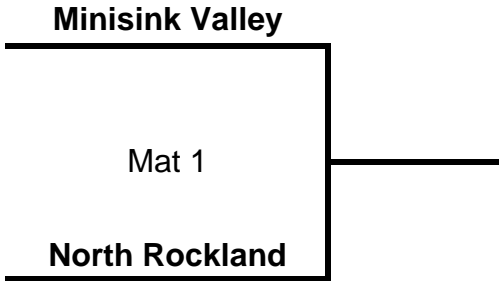

2014 U-E Duals Group D

Round 1 - 2 PM

Round 2

Round 3 - 6 PM

Round 4 - 8 PM

BYE