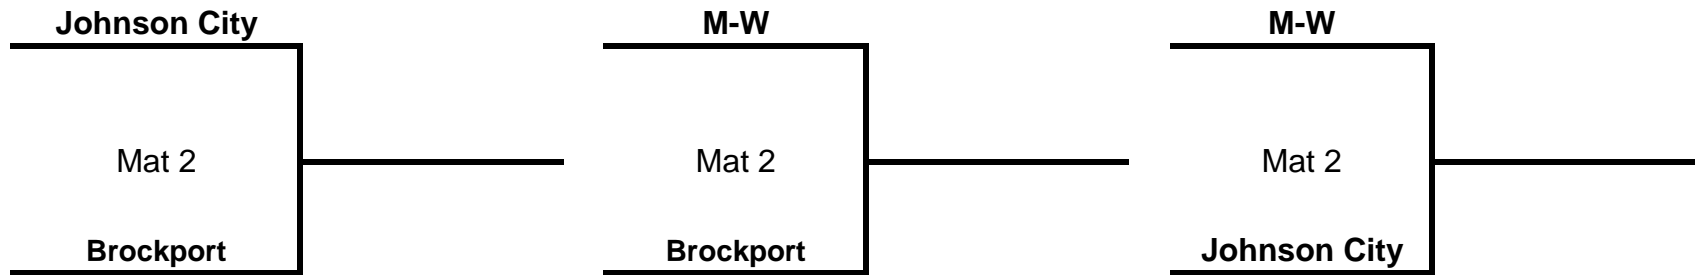

# 2014 U-E Duals Group C

Round 1

Round 2 - 4 PM

Round 3 - 6 PM

Round 4 - 8 PM

**BYE**