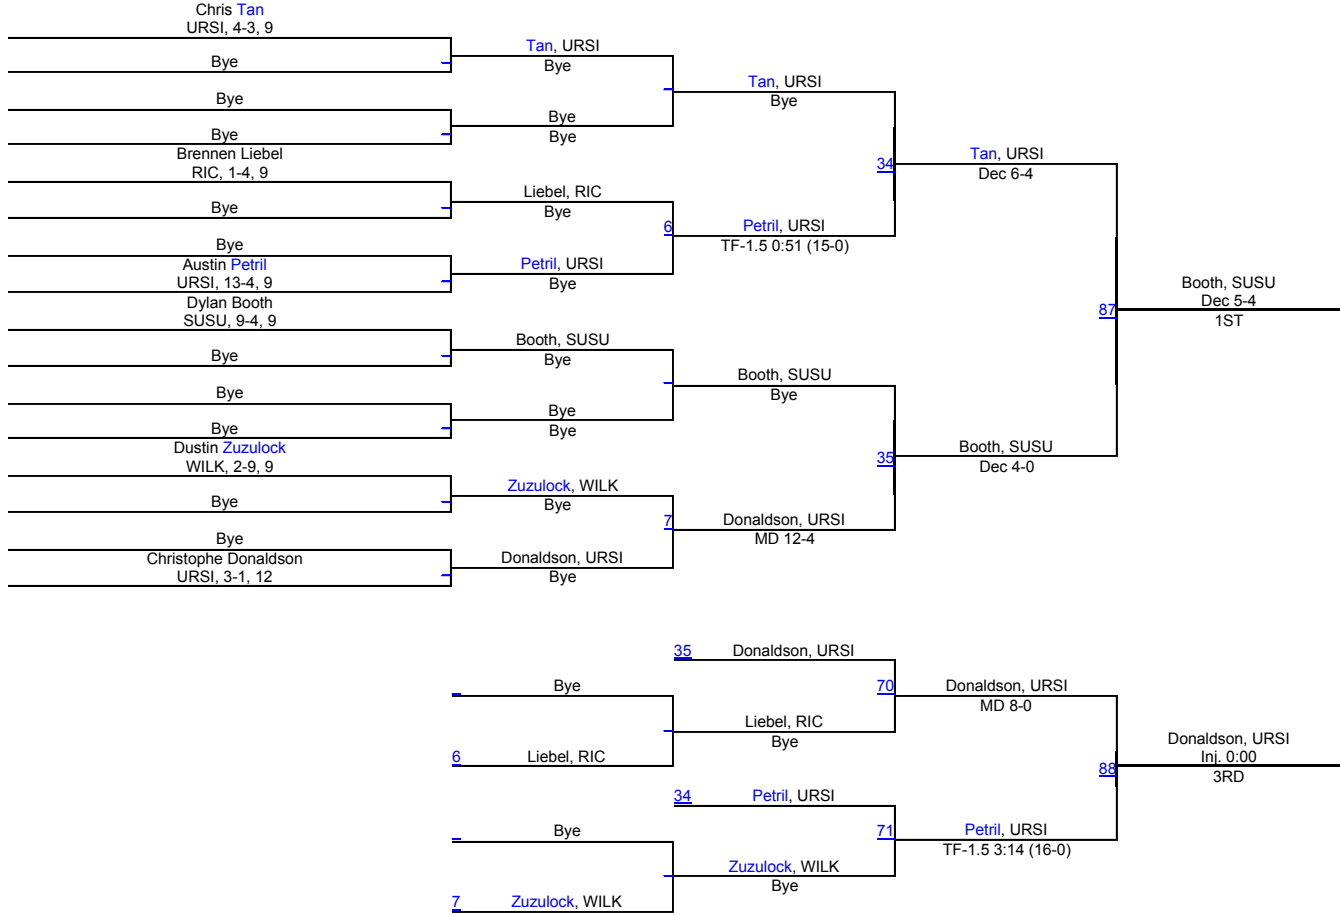

Team Scores

1. Ursinus	157.0
2. Wilkes	132.5
3. Rhode Island College	83.0
4. SUNY Sullivan	47.0
5. Amherst College	13.5
6. Trinity (CT)	10.0
7. Pennsylvania State University - Mont Alto	7.5

Will Abele Invitational

125

Will Abele Invitational

133

Will Abele Invitational

141

Will Abele Invitational

149

Will Abele Invitational

157

Will Abele Invitational

165

Will Abele Invitational

174

Will Abele Invitational

184

Will Abele Invitational