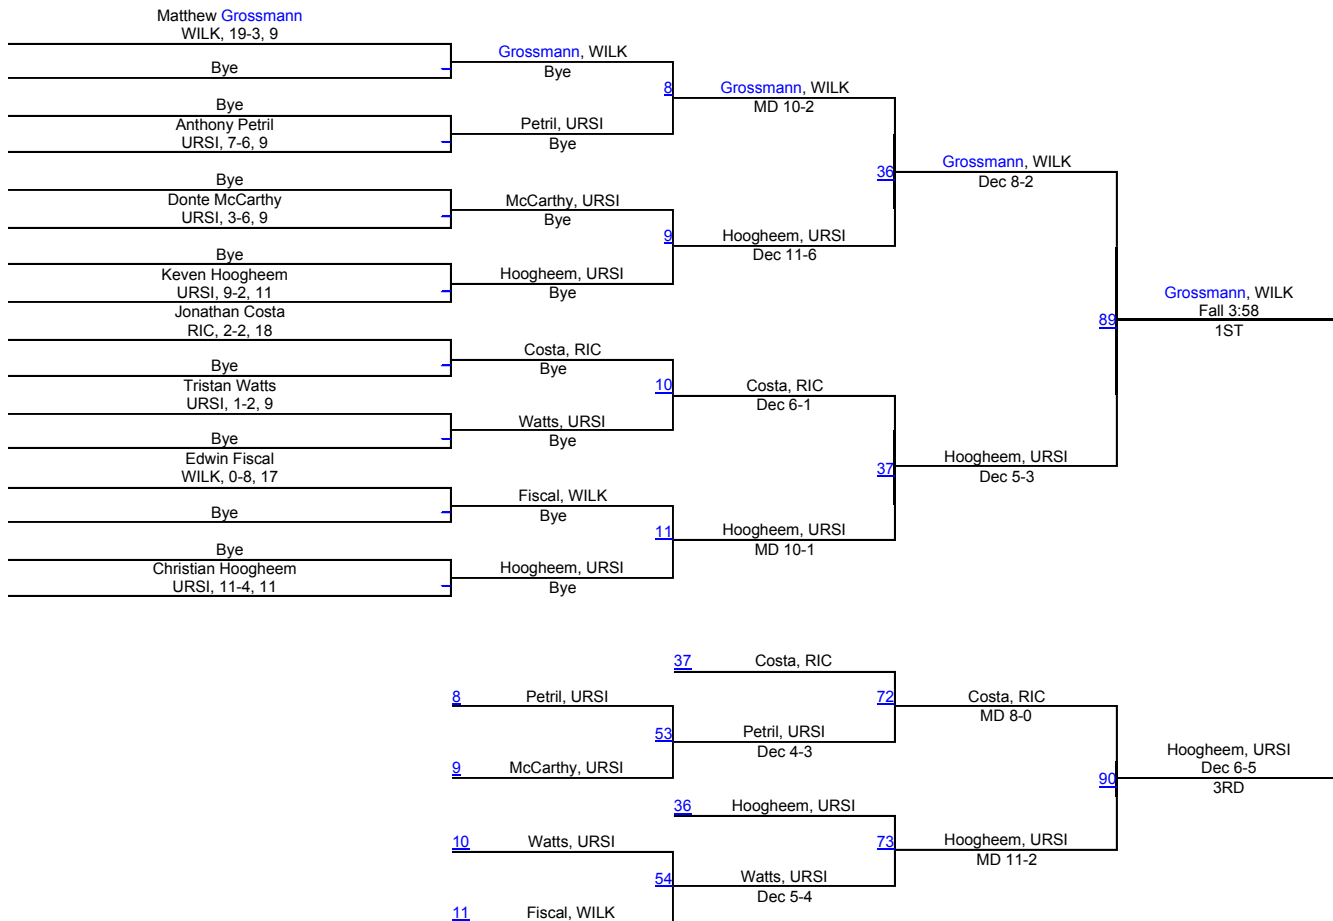

Team Scores

1. Ursinus	157.0
2. Wilkes	132.5
3. Rhode Island College	83.0
4. SUNY Sullivan	47.0
5. Amherst College	13.5
6. Trinity (CT)	10.0
7. Pennsylvania State University - Mont Alto	7.5

Will Abele Invitational

125

Will Abele Invitational

133

Will Abele Invitational

141

Will Abele Invitational

149

Will Abele Invitational