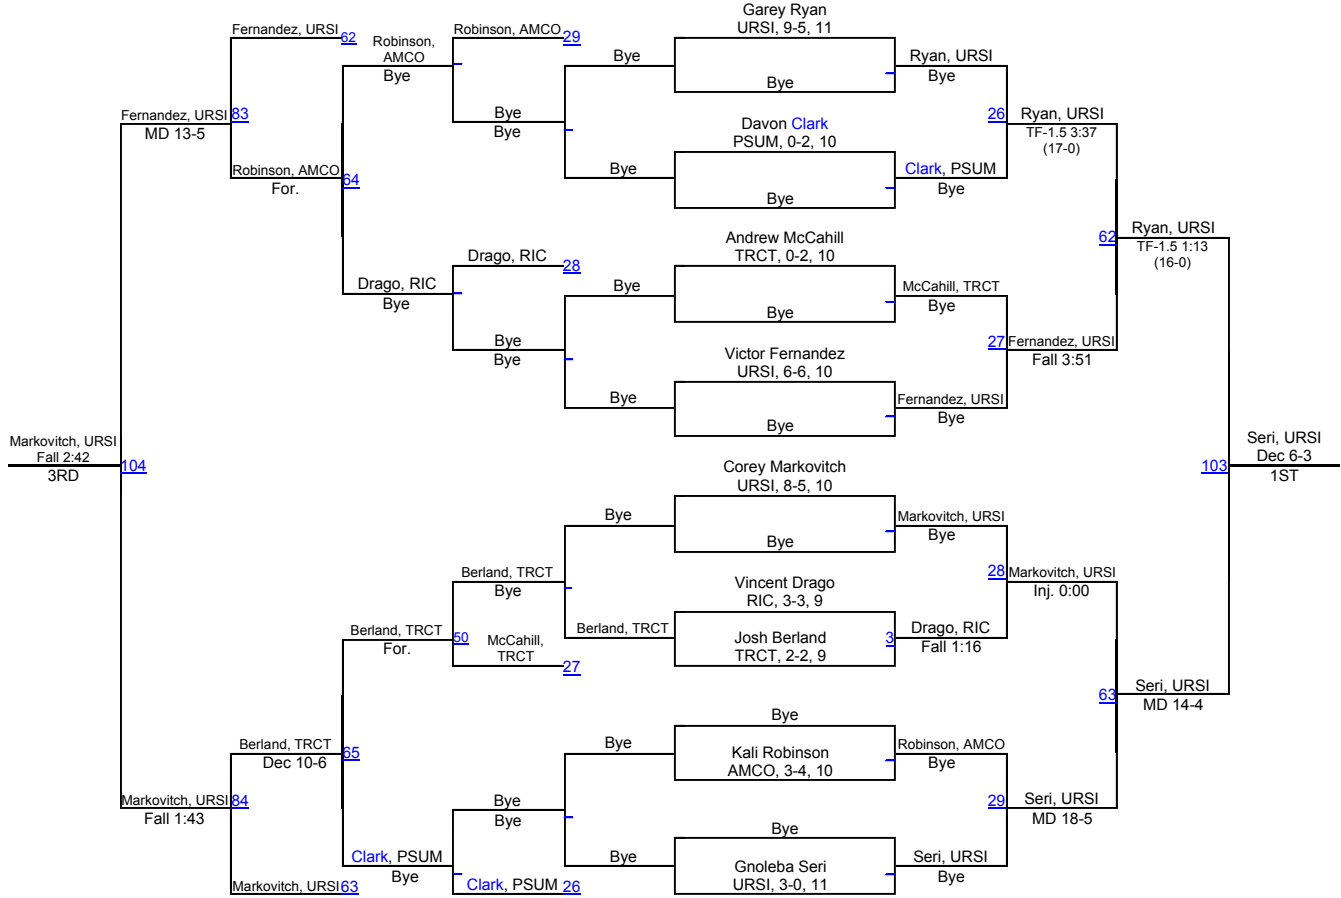

Team Scores

1. Ursinus	157.0
2. Wilkes	132.5
3. Rhode Island College	83.0
4. SUNY Sullivan	47.0
5. Amherst College	13.5
6. Trinity (CT)	10.0
7. Pennsylvania State University - Mont Alto	7.5

Will Abele Invitational

125

Will Abele Invitational

133

Will Abele Invitational

141

Will Abele Invitational

149

Will Abele Invitational

157

Will Abele Invitational

165

Will Abele Invitational

174

Will Abele Invitational

184

Will Abele Invitational