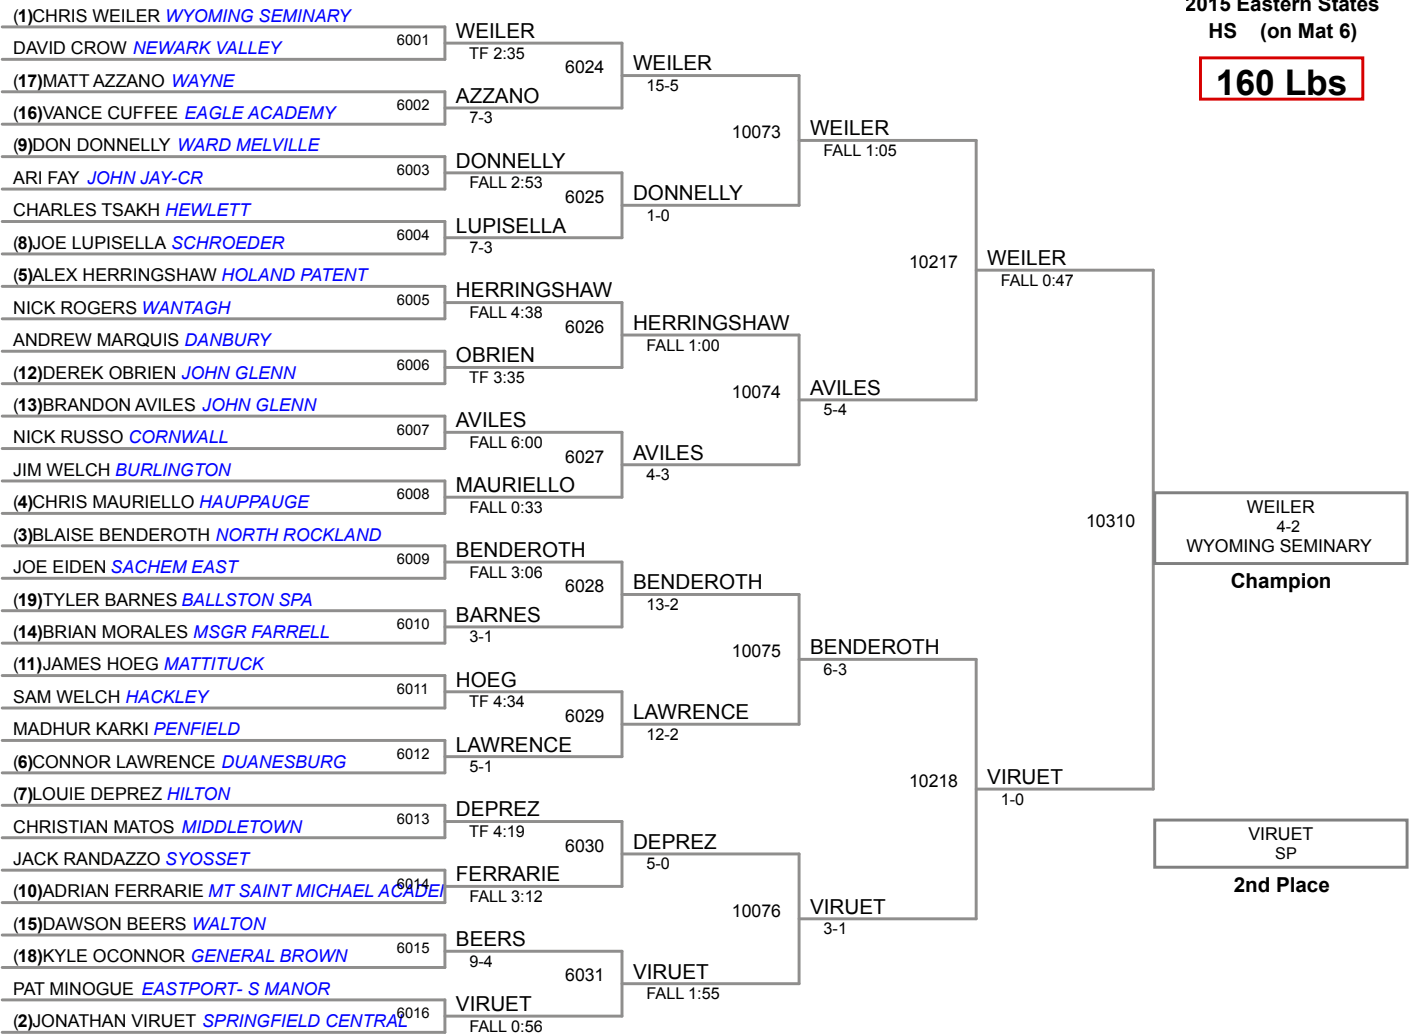

126 Lbs

132 Lbs

132 Lbs

POWELL
SU
10292
POWELL
5-3 SV
SUFFERN
5th Place

SEITZ
MF
10291
KING
FALL 2:41
NEW HARTFORD
7th Place

138 Lbs

138 Lbs

145 Lbs

145 Lbs

152 Lbs

160 Lbs

170 Lbs

182 Lbs

195 Lbs

220 Lbs

285 Lbs