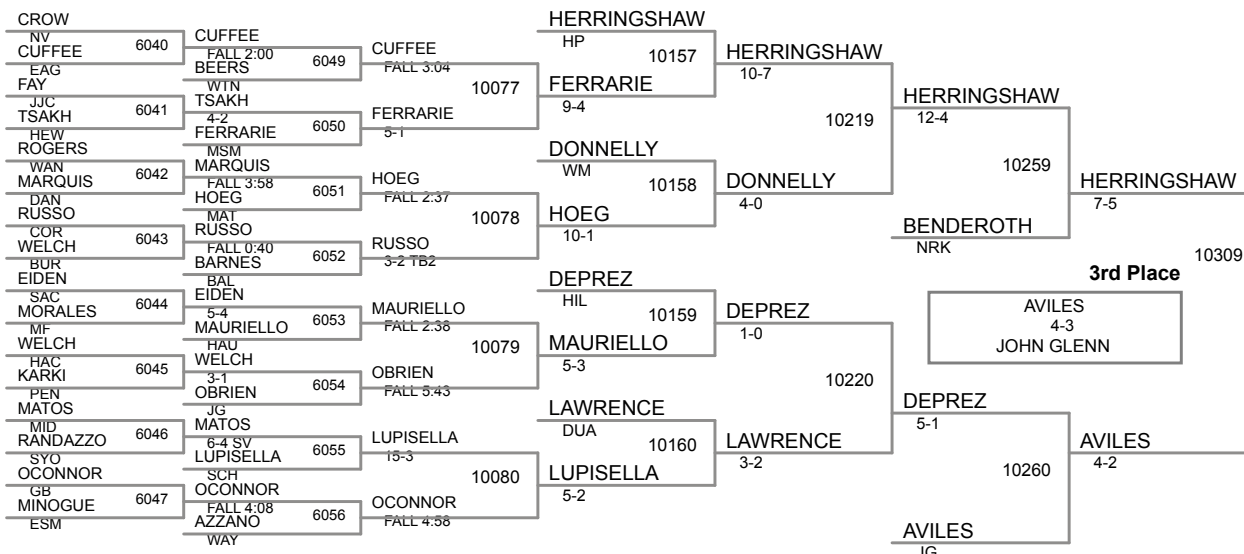

126 Lbs

132 Lbs

132 Lbs

POWELL
SU
10292
POWELL
5-3 SV
SUFFERN
5th Place

SEITZ
MF
10291
KING
FALL 2:41
NEW HARTFORD
7th Place

138 Lbs

138 Lbs

145 Lbs

145 Lbs

152 Lbs

160 Lbs

170 Lbs

182 Lbs

195 Lbs

220 Lbs

285 Lbs