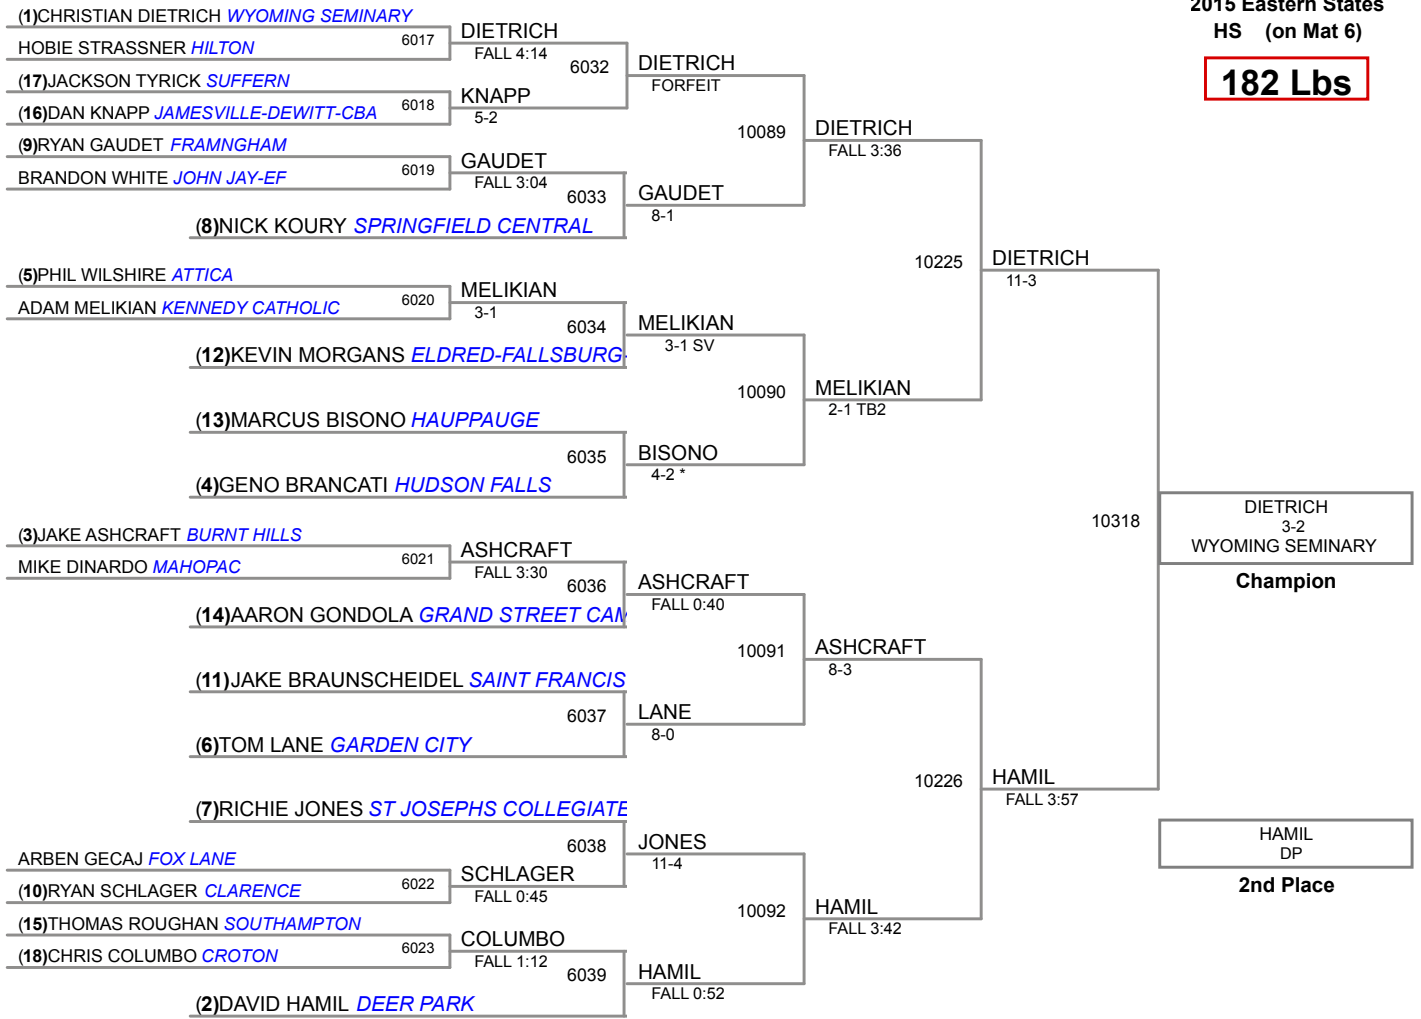

126 Lbs

132 Lbs

132 Lbs

POWELL
SU
10292
POWELL
5-3 SV
SUFFERN
5th Place

SEITZ
MF
10291
KING
FALL 2:41
NEW HARTFORD
7th Place

138 Lbs

138 Lbs

145 Lbs

145 Lbs

152 Lbs

160 Lbs

170 Lbs

182 Lbs

195 Lbs

220 Lbs

285 Lbs