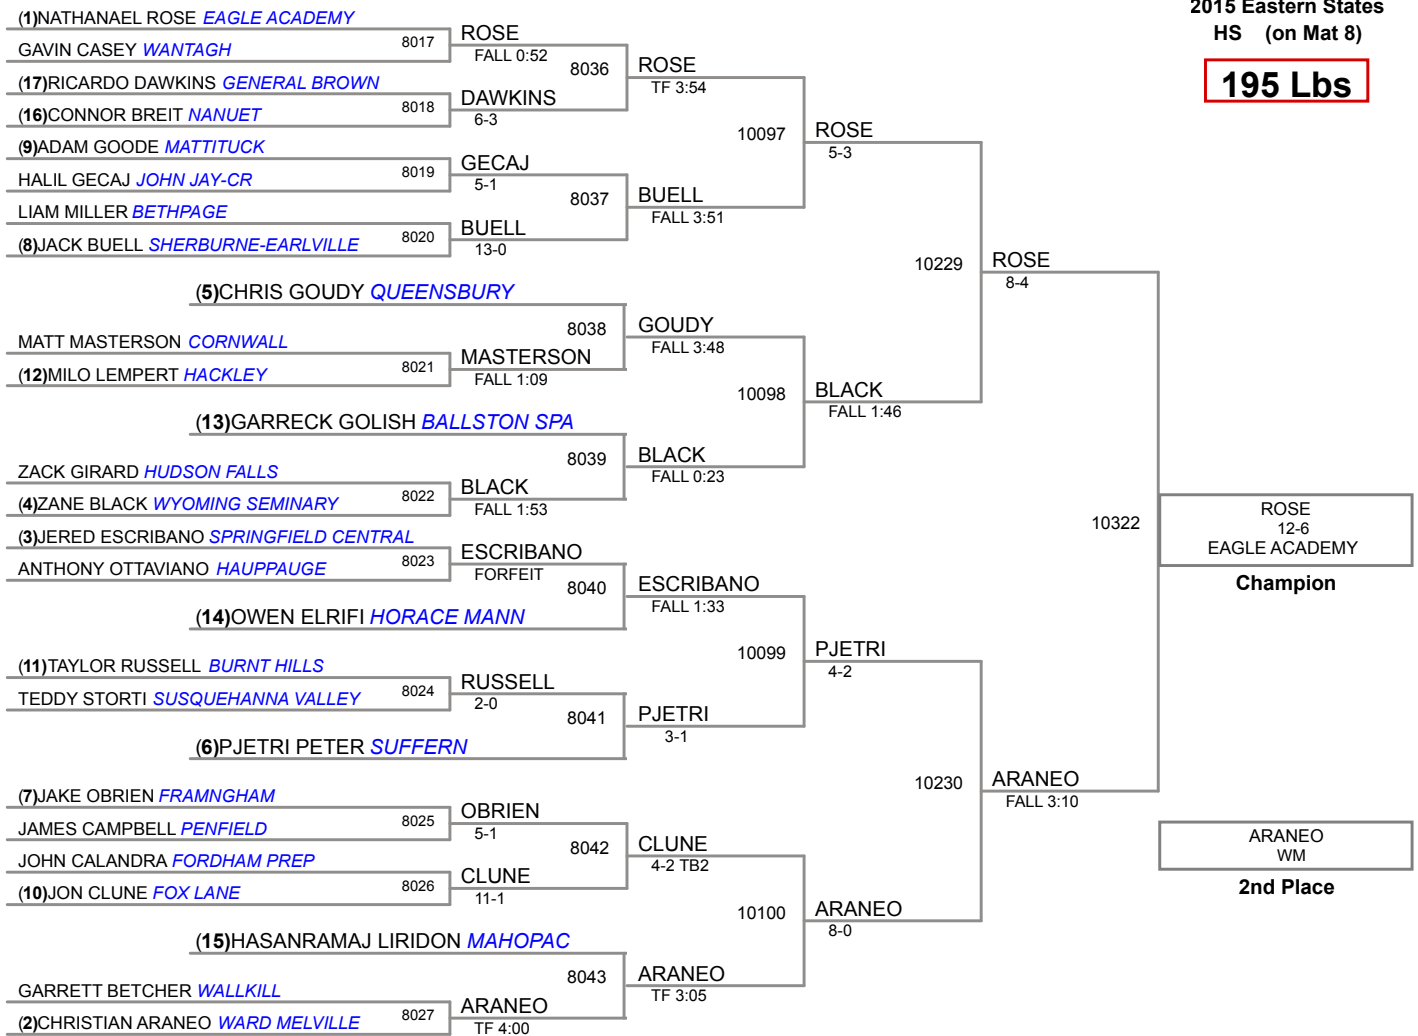

126 Lbs

132 Lbs

132 Lbs

POWELL
SU
10292
POWELL
5-3 SV
SUFFERN
5th Place

SEITZ
MF
10291
KING
FALL 2:41
NEW HARTFORD
7th Place

138 Lbs

138 Lbs

145 Lbs

145 Lbs

152 Lbs

160 Lbs

170 Lbs

182 Lbs

195 Lbs

220 Lbs

285 Lbs