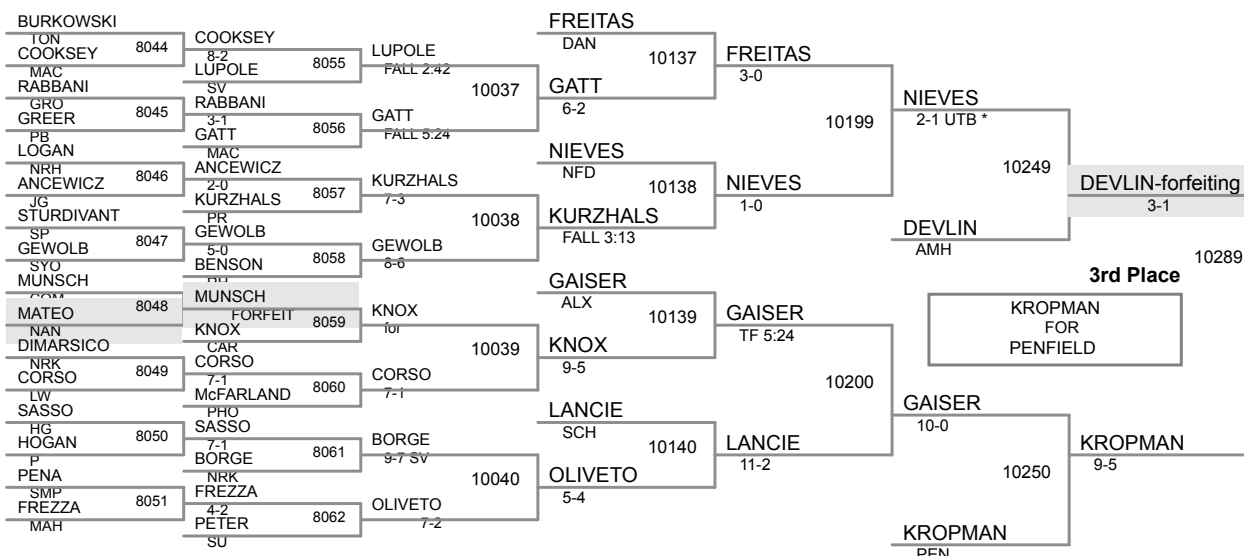

DAVIS
WYO

ARGENTIERI
KW

10279

ARGENTIERI
3-1 SV
KENMORE WEST

7th Place

BURNS
CLA

120 Lbs

120 Lbs

126 Lbs

132 Lbs

132 Lbs

POWELL
SU
10292
POWELL
5-3 SV
SUFFERN
5th Place

SEITZ
MF
10291
KING
FALL 2:41
NEW HARTFORD
7th Place

138 Lbs

138 Lbs

145 Lbs