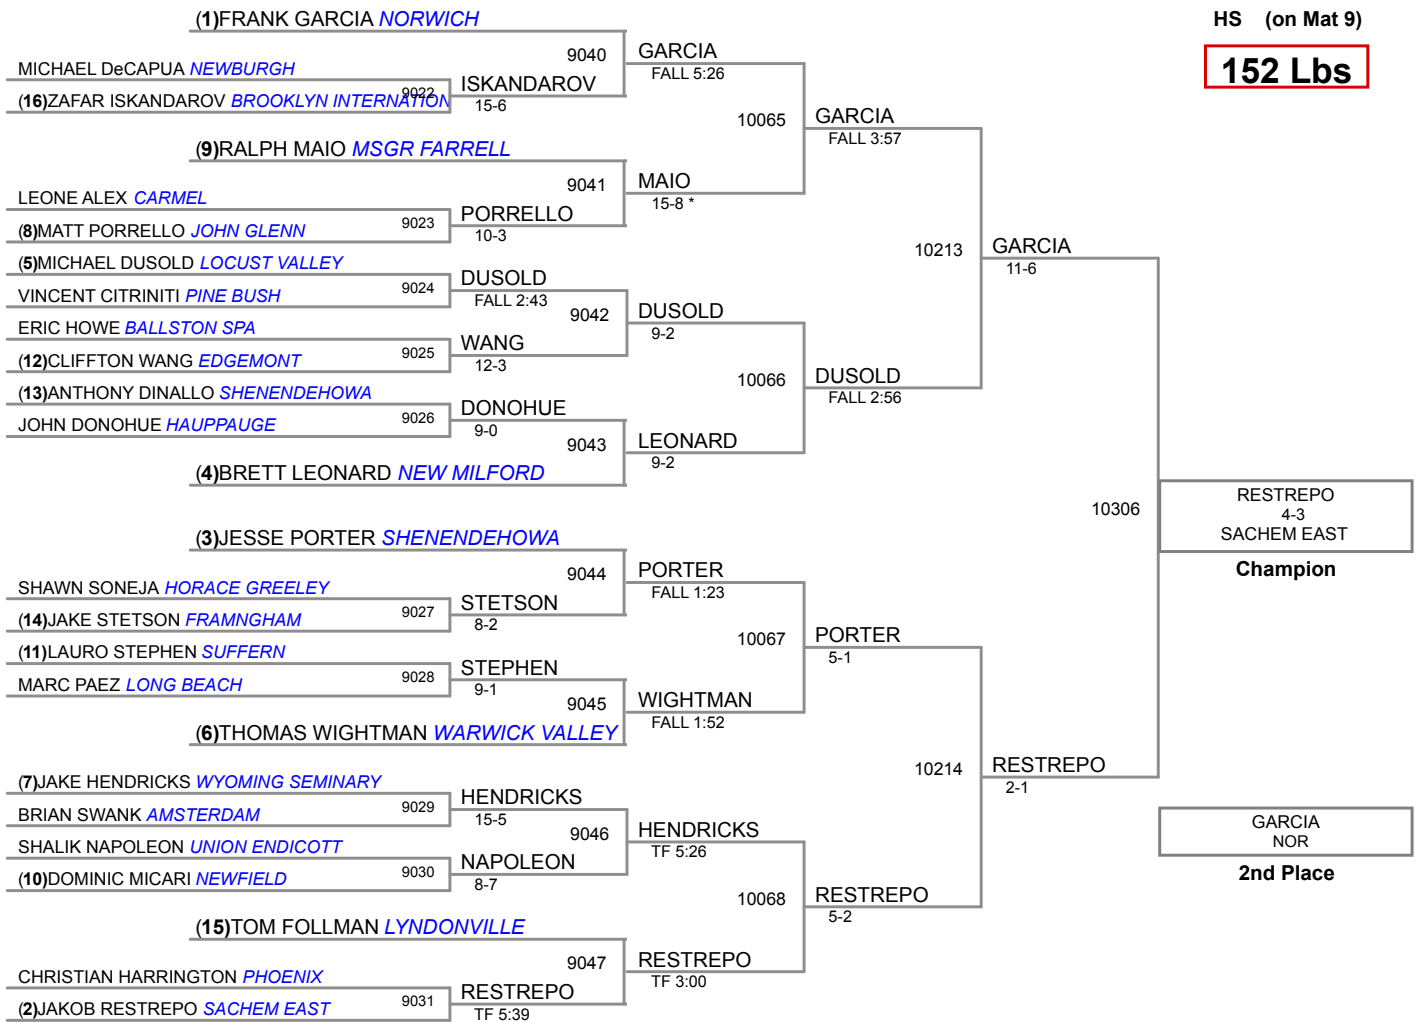

126 Lbs

132 Lbs

132 Lbs

POWELL
SU
10292
POWELL
5-3 SV
SUFFERN
5th Place

SEITZ
MF
10291
KING
FALL 2:41
NEW HARTFORD
7th Place

138 Lbs

138 Lbs

145 Lbs

145 Lbs

152 Lbs

160 Lbs

170 Lbs

182 Lbs

195 Lbs

220 Lbs

285 Lbs