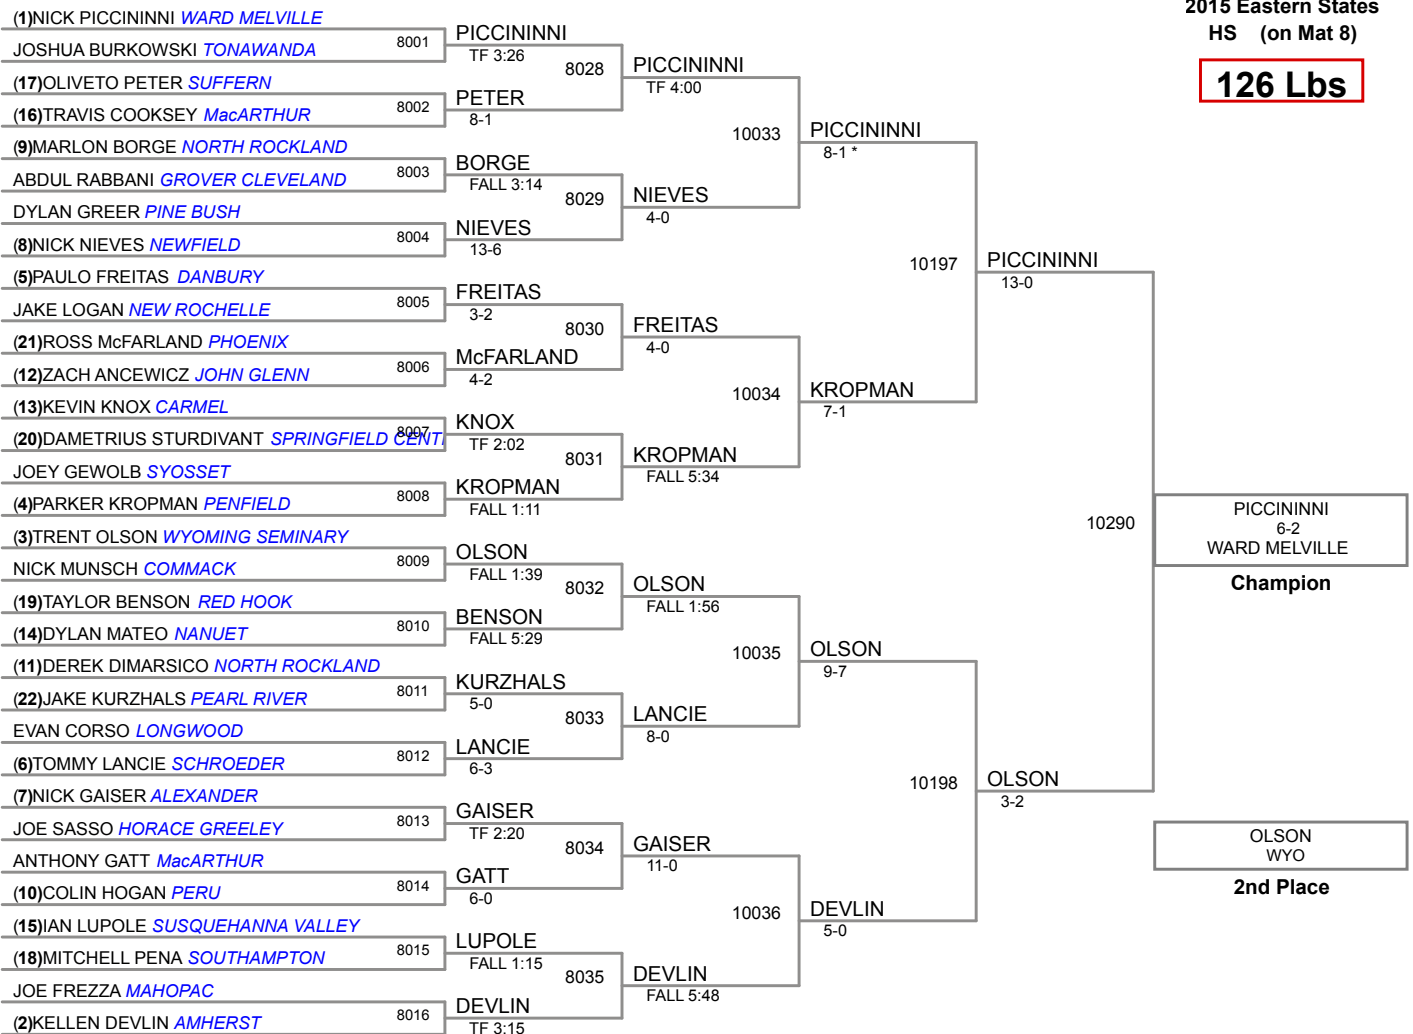

DAVIS
WYO

ARGENTIERI
KW

10279

ARGENTIERI
3-1 SV
KENMORE WEST

7th Place

BURNS
CLA

120 Lbs

120 Lbs

126 Lbs

132 Lbs

132 Lbs

POWELL
SU
10292
POWELL
5-3 SV
SUFFERN
5th Place

SEITZ
MF
10291
KING
FALL 2:41
NEW HARTFORD
7th Place

138 Lbs

138 Lbs

145 Lbs

145 Lbs

152 Lbs

160 Lbs

170 Lbs

182 Lbs

195 Lbs

220 Lbs

285 Lbs