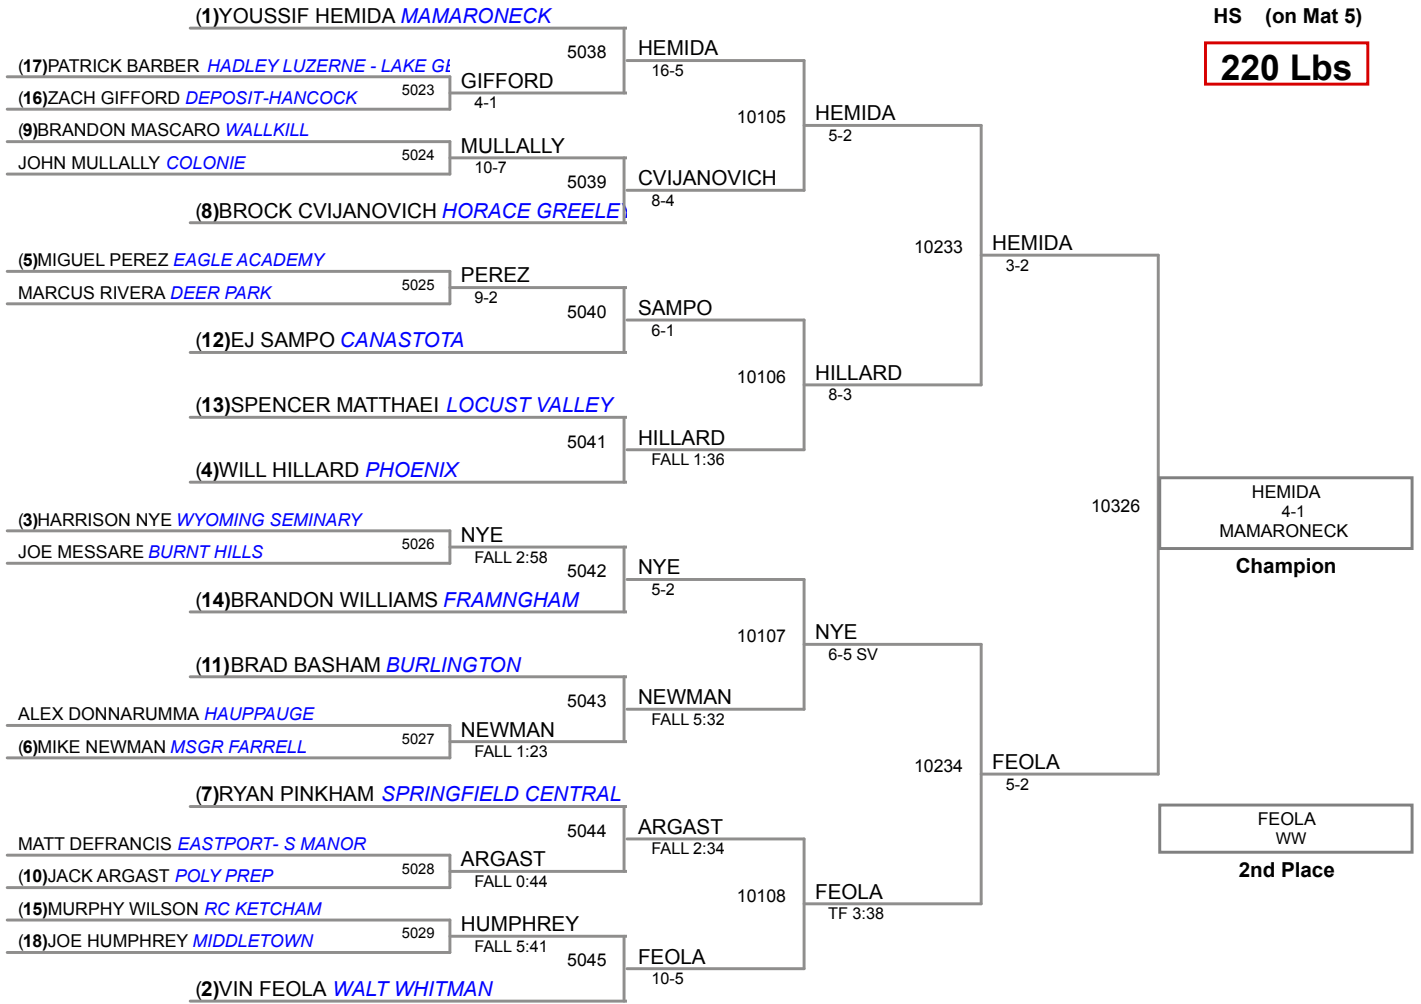

126 Lbs

132 Lbs

132 Lbs

POWELL
SU
10292
POWELL
5-3 SV
SUFFERN
5th Place

SEITZ
MF
10291
KING
FALL 2:41
NEW HARTFORD
7th Place

138 Lbs

138 Lbs

145 Lbs

145 Lbs

152 Lbs

160 Lbs

170 Lbs

182 Lbs

195 Lbs

220 Lbs

285 Lbs