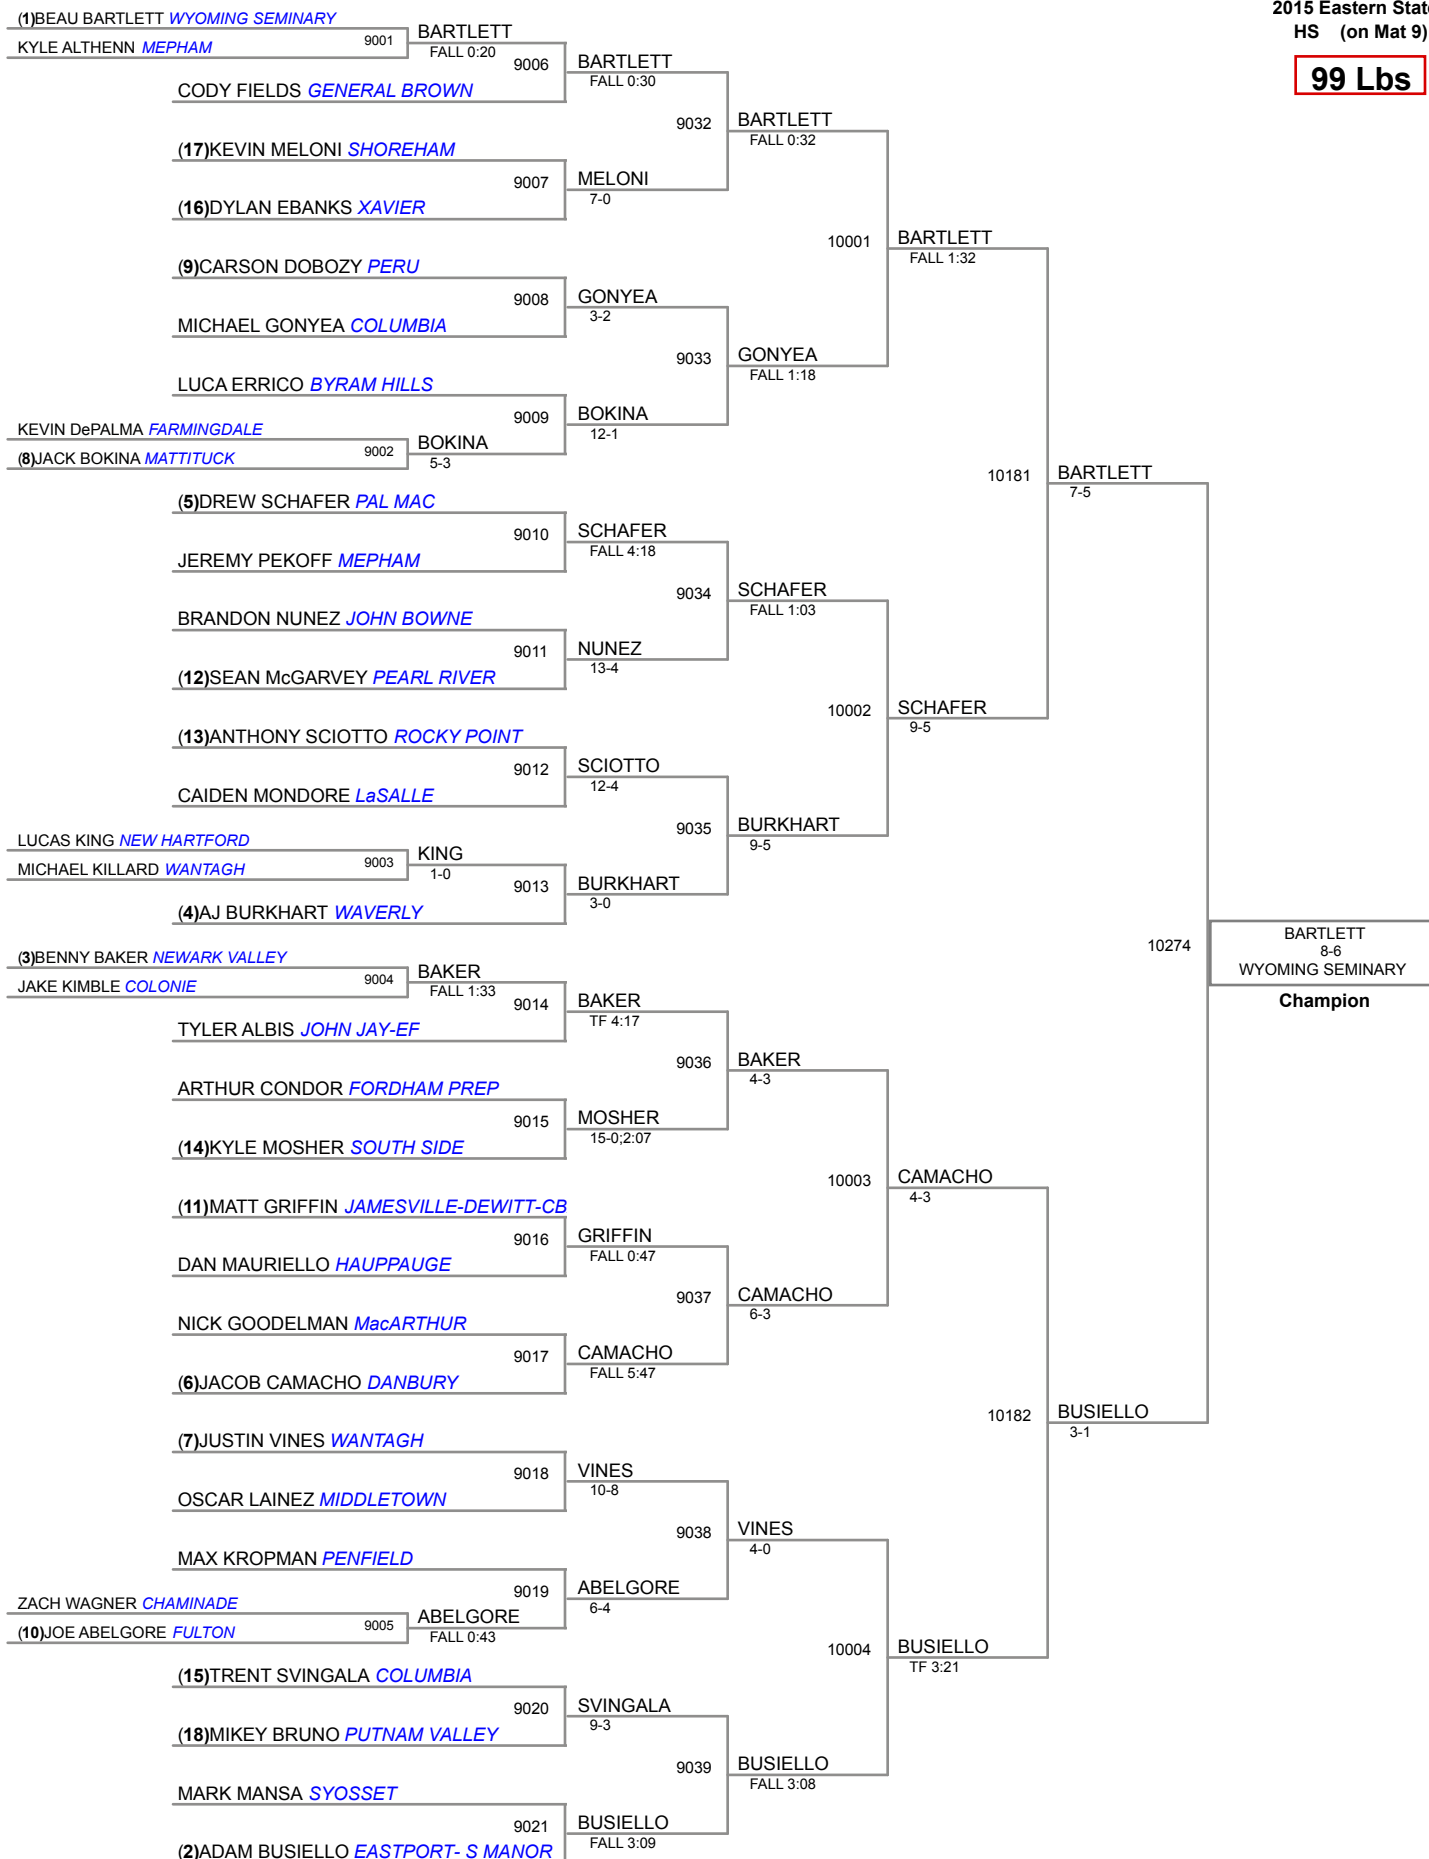

99 Lbs

99 Lbs

113 Lbs

113 Lbs

ALBIS
JJE

10280

DAVIS
MED
WYOMING SEMINARY

5th Place

DAVIS
WYO

ARGENTIERI
KW

10279

ARGENTIERI
3-1 SV
KENMORE WEST

7th Place

BURNS
CLA

120 Lbs

120 Lbs

126 Lbs

132 Lbs

132 Lbs

POWELL
SU
10292
POWELL
5-3 SV
SUFFERN
5th Place

SEITZ
MF
10291
KING
FALL 2:41
NEW HARTFORD
7th Place

138 Lbs

138 Lbs

145 Lbs

145 Lbs

152 Lbs

160 Lbs

170 Lbs

182 Lbs

195 Lbs

220 Lbs

285 Lbs