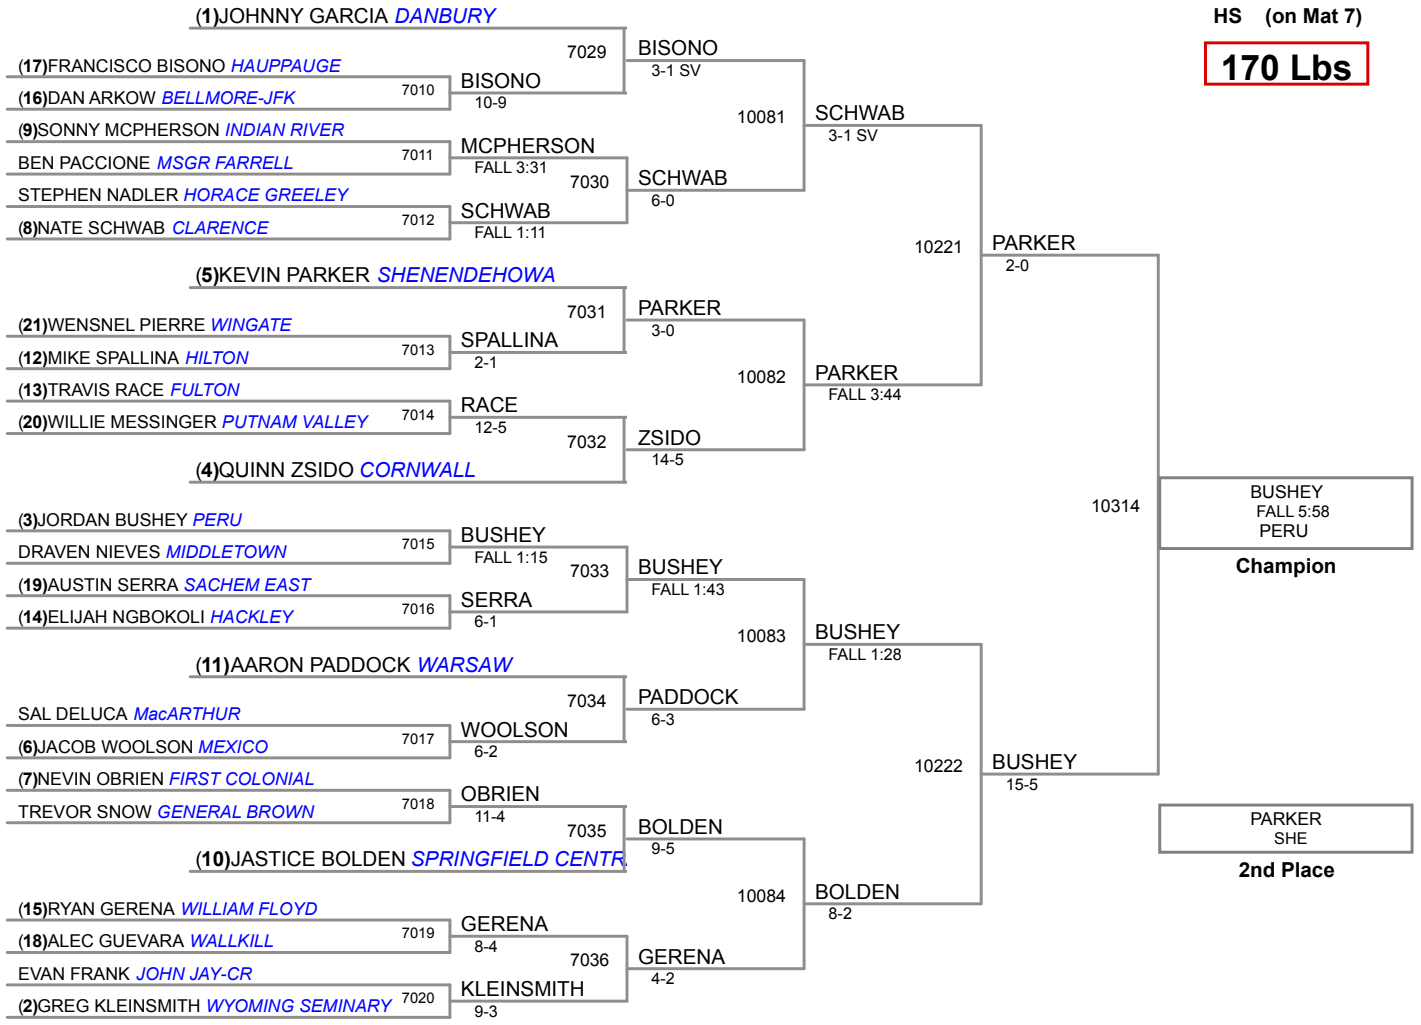

126 Lbs

132 Lbs

132 Lbs

POWELL
SU
10292
POWELL
5-3 SV
SUFFERN
5th Place

SEITZ
MF
10291
KING
FALL 2:41
NEW HARTFORD
7th Place

138 Lbs

138 Lbs

145 Lbs

145 Lbs

152 Lbs

160 Lbs

170 Lbs

182 Lbs

195 Lbs

220 Lbs

285 Lbs