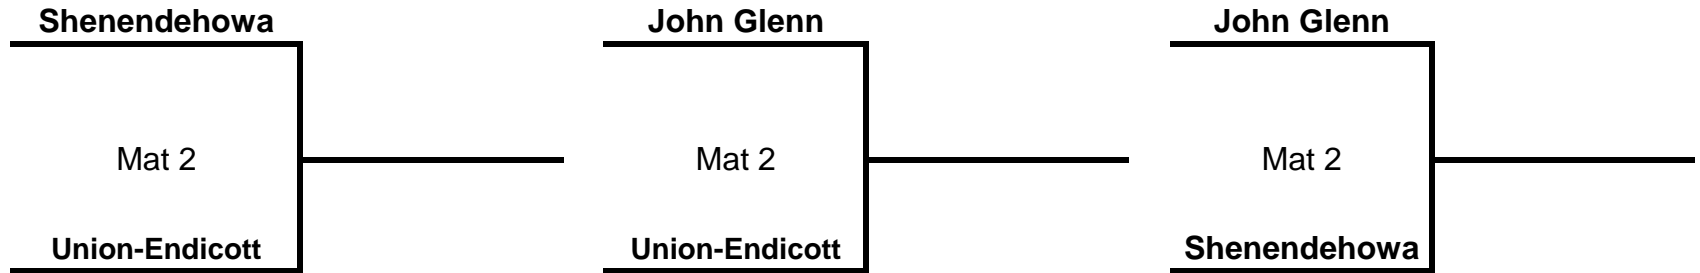

MacArthur

Fulton

2014 U-E Duals Group C

Round 1

Round 2 - 4 PM

Round 3 - 6 PM

Round 4 - 8 PM

BYE