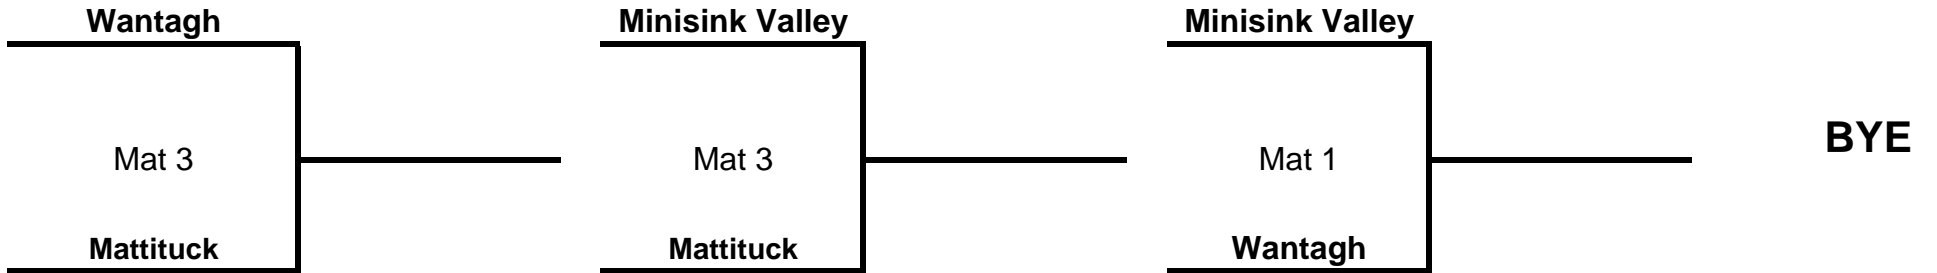

2014 U-E Duals Group A

Round 1 - 2 PM

Round 2 - 4 PM

Round 3 - 6 PM

Round 4

Standings

Minisink Valley
Mattituck
Wantagh

W

L