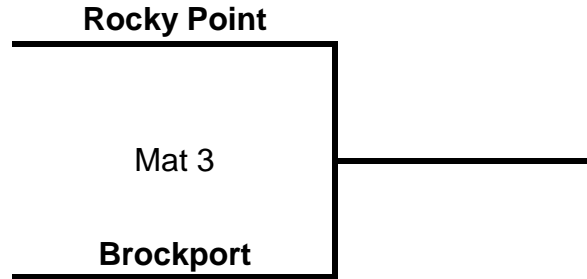

Round 3 - 6 PM