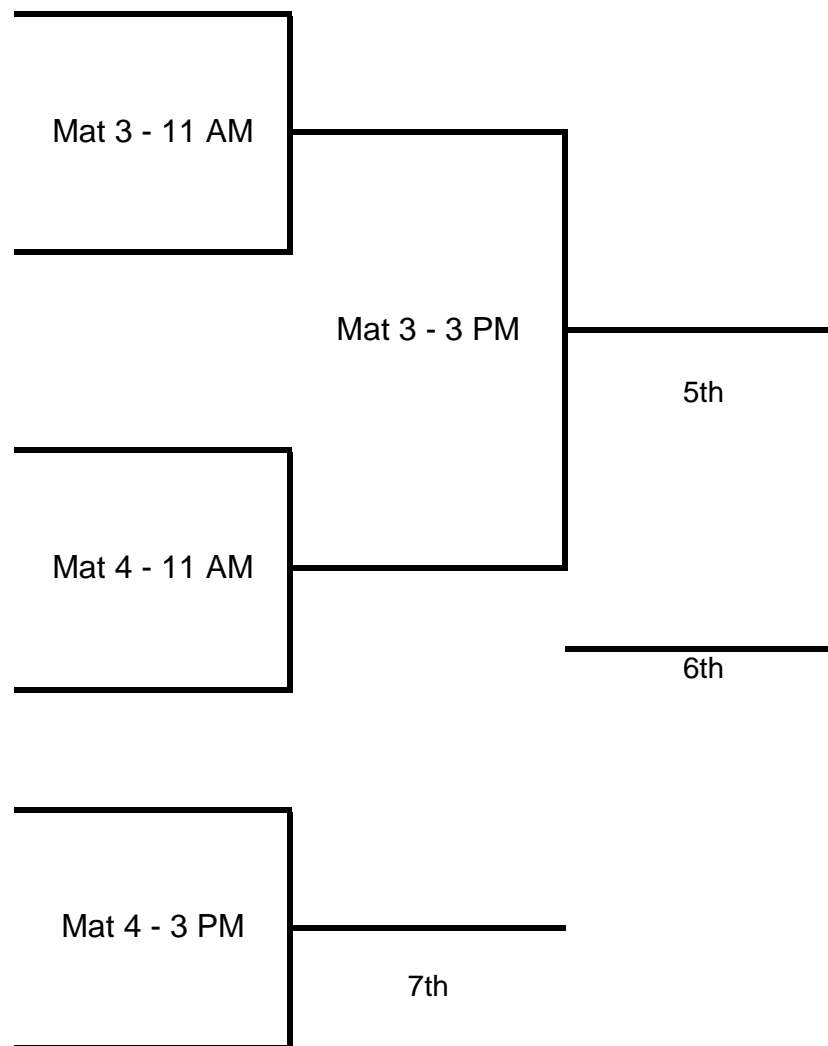

2016 U-E Duals (5-8) Bracket