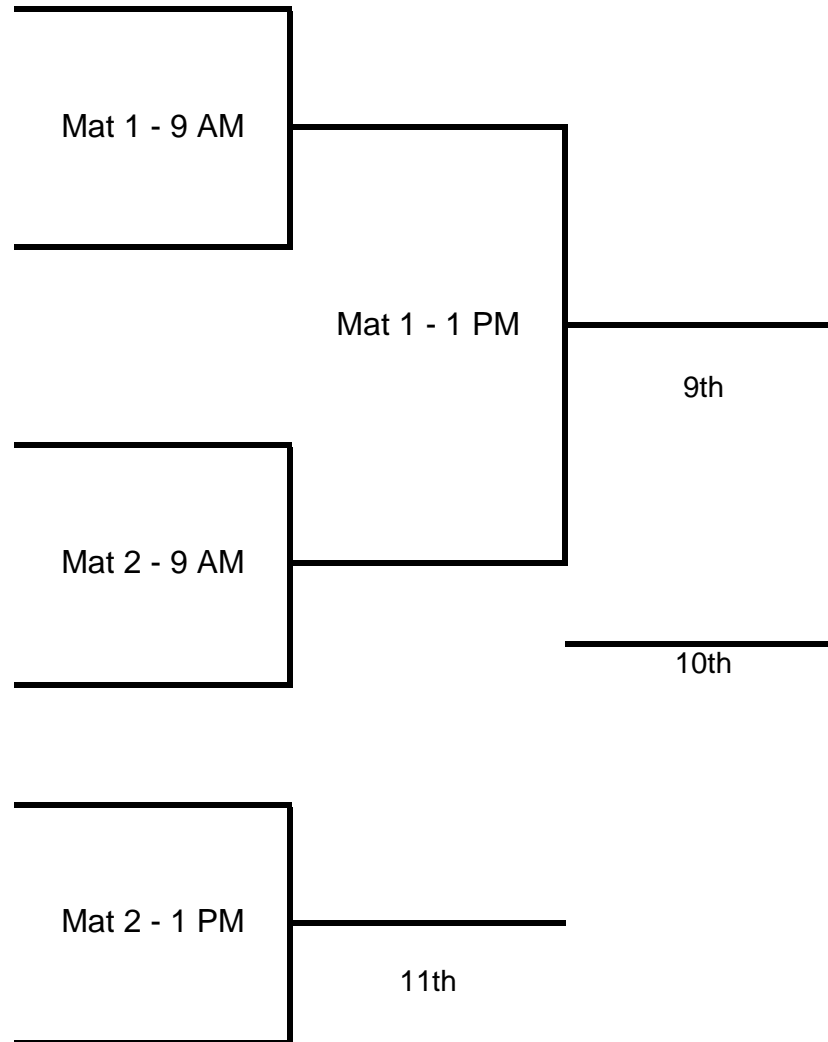

2016 U-E Duals (9-12) Bracket