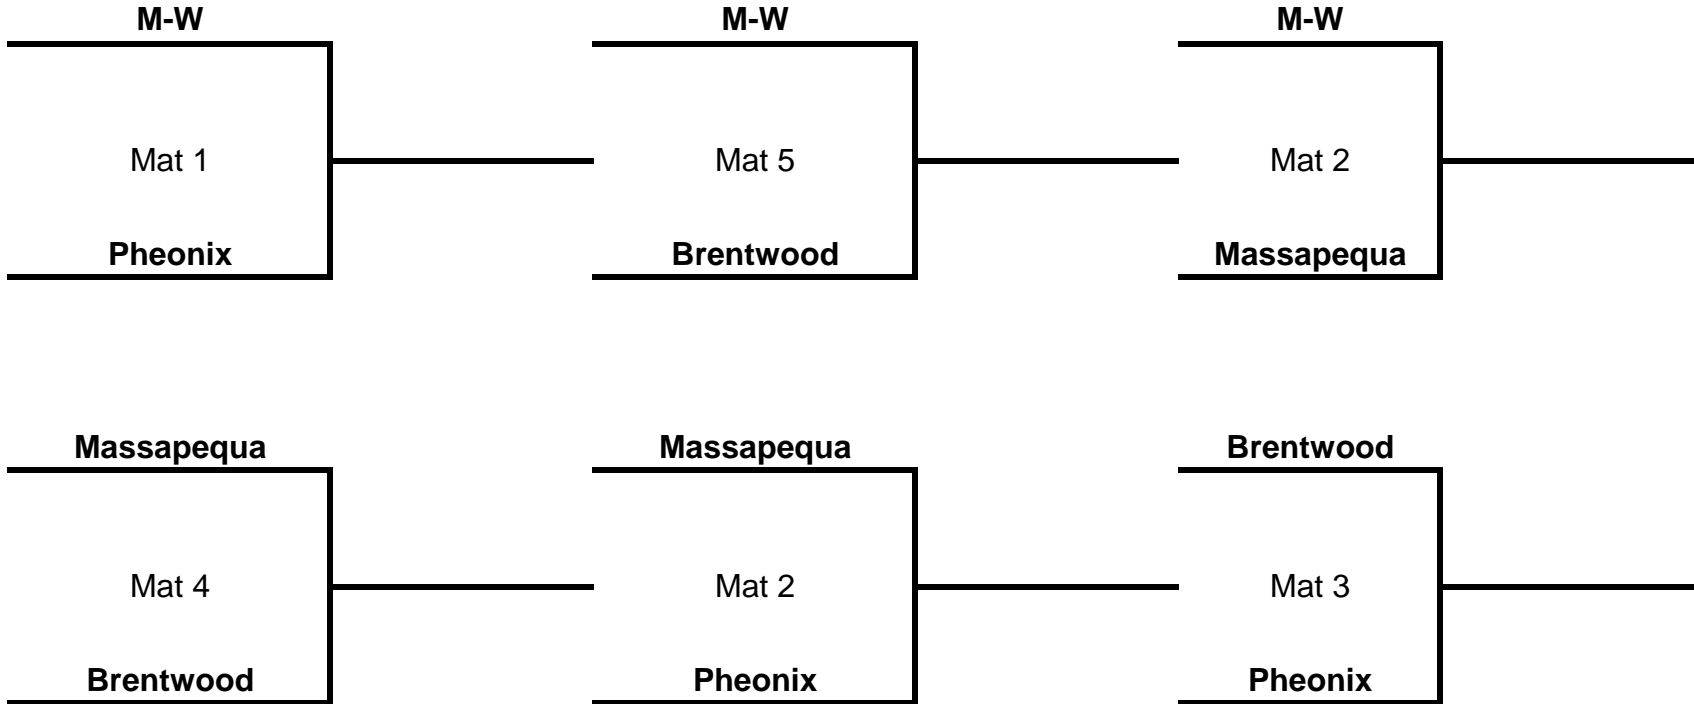

2016 U-E Duals Group A

Round 1 - 12 PM

Round 2 - 2 PM

Round 3 - 4 PM

Round 4

Standings

	<u>W</u>	<u>L</u>
M-W	0	0
Massapequa	0	0
Brentwood	0	0
Pheonix	0	0