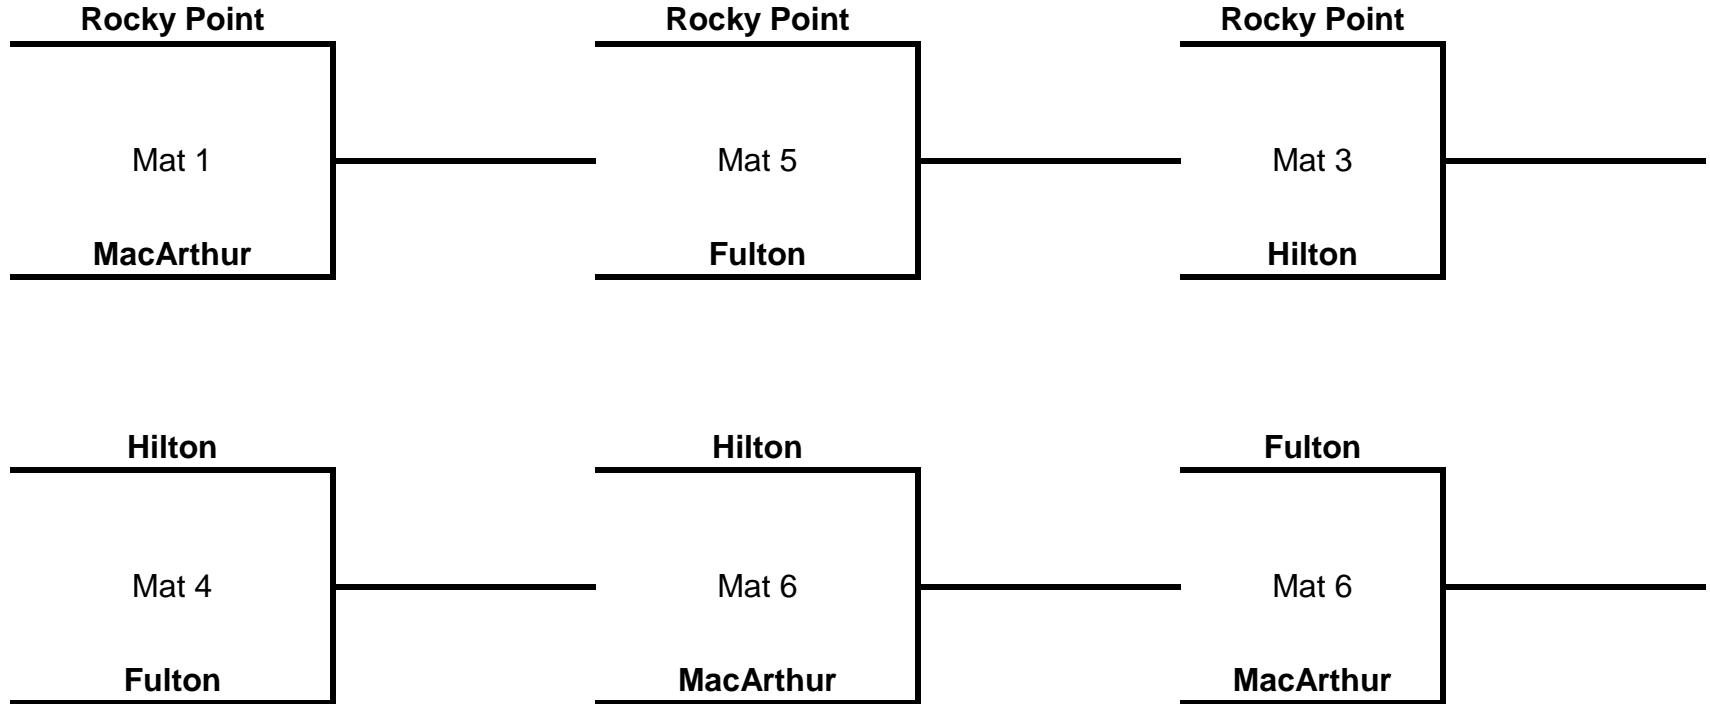

# 2016 U-E Duals Group D

Round 1

Round 2 - 2 PM

Round 3 - 4 PM

Round 4 - 6 PM

**BYE**

Standings

	<u>W</u>	<u>L</u>
Rocky Point	0	0
Hilton	0	0
Fulton	0	0
MacArthur	0	0