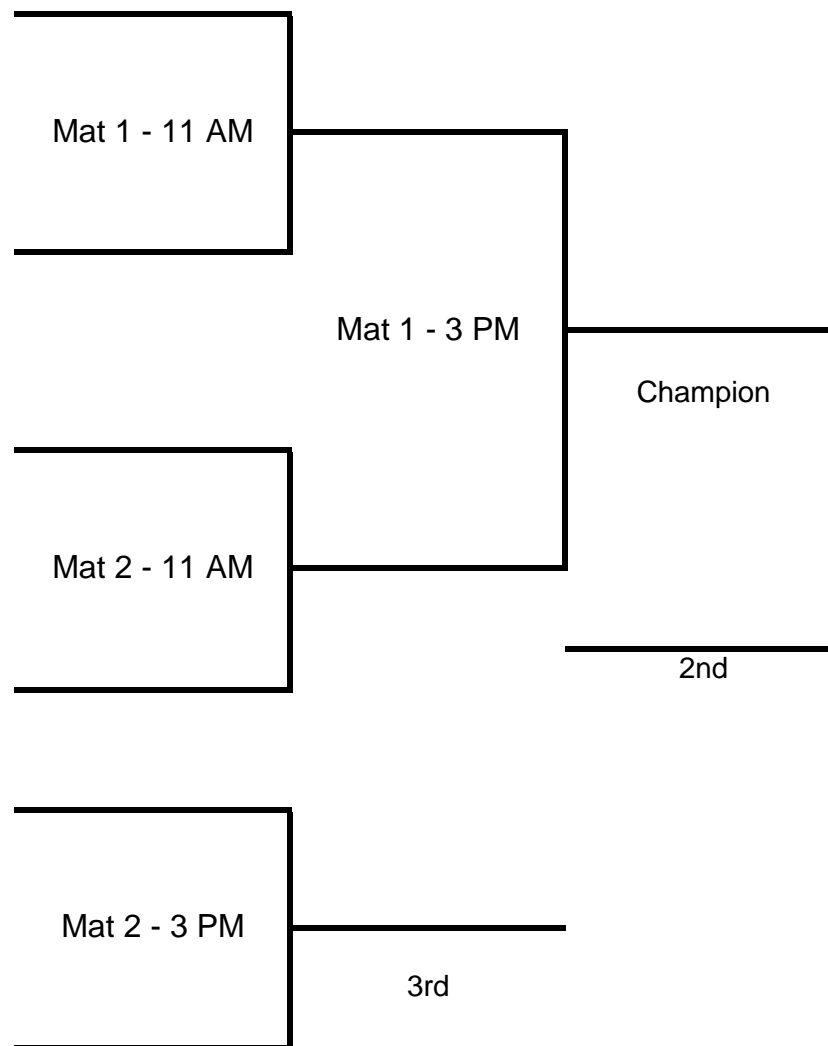

2016 U-E Duals Championship Bracket