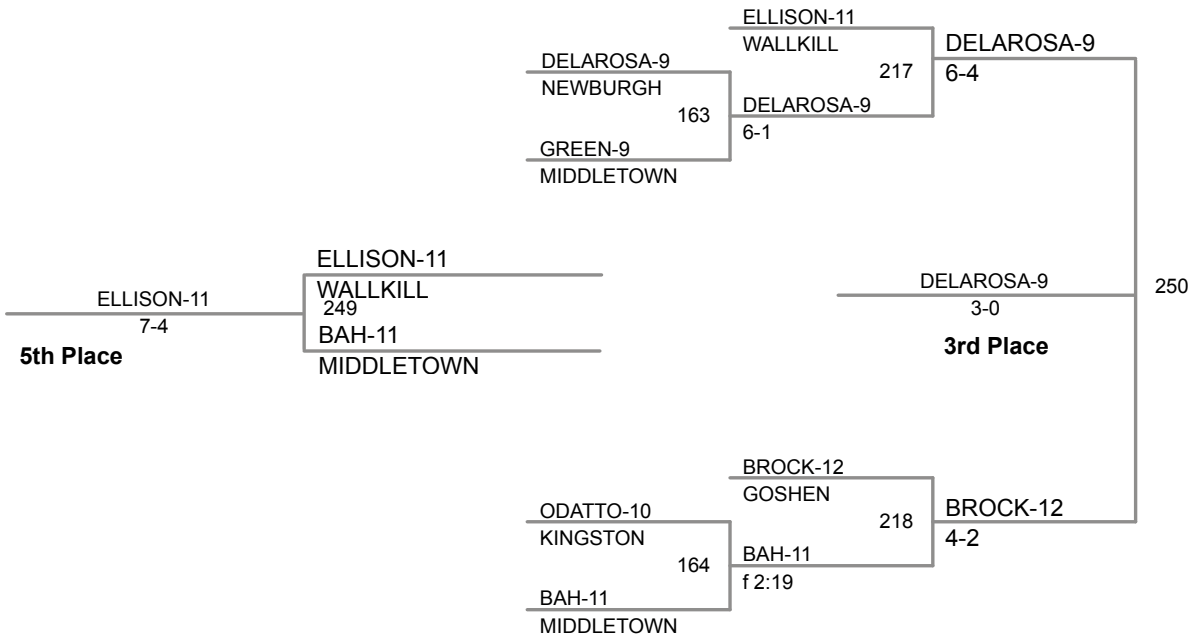

**NY Section 9
Championships-2016**

**Top Team Scores (All
Scorers)**

| <u>Plc</u> | <u>Points</u> | <u>Team</u> | <u>CH</u> | <u>CONS</u> |
|------------|---------------|-----------------|-----------|-------------|
| 1 | 302.5 | MINISINK VALLEY | - | - |
| 2 | 272.5 | MONROE WOODBURY | - | - |
| 3 | 175 | WALLKILL | - | - |
| 4 | 153.5 | MIDDLETOWN | - | - |
| 5 | 133 | WARWICK VALLEY | - | - |
| 6 | 109 | VALLEY CENTRAL | - | - |
| 7 | 99 | WASHINGTONVILLE | - | - |
| 8 | 84 | NEWBURGH | - | - |
| 9 | 78 | GOSHEN | - | - |
| 10 | 58 | MONTICELLO | - | - |
| 11 | 48 | PORT JERVIS | - | - |
| 12 | 40.5 | KINGSTON | - | - |
| 13 | 38 | SAUGERTIES | - | - |
| 14 | 30 | PINE BUSH | - | - |
| 15 | 28 | CORNWALL | - | - |

99 Lbs

106 Lbs

113 Lbs

126 Lbs

132 Lbs

138 Lbs

145 Lbs

160 Lbs

170 Lbs

182 Lbs

195 Lbs

220 Lbs