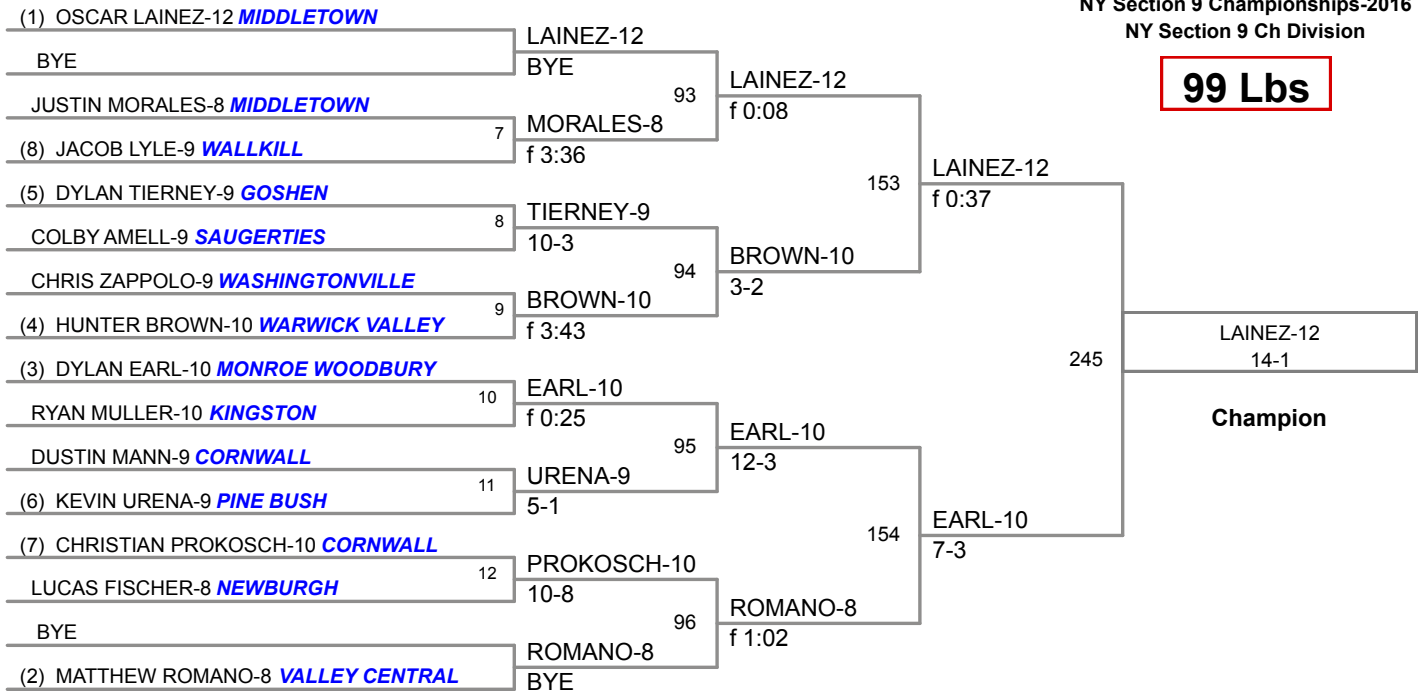

**NY Section 9
Championships-2016**

**Top Team Scores (All
Scorers)**

| <u>Plc</u> | <u>Points</u> | <u>Team</u> | <u>CH</u> | <u>CONS</u> |
|------------|---------------|-----------------|-----------|-------------|
| 1 | 302.5 | MINISINK VALLEY | - | - |
| 2 | 272.5 | MONROE WOODBURY | - | - |
| 3 | 175 | WALLKILL | - | - |
| 4 | 153.5 | MIDDLETOWN | - | - |
| 5 | 133 | WARWICK VALLEY | - | - |
| 6 | 109 | VALLEY CENTRAL | - | - |
| 7 | 99 | WASHINGTONVILLE | - | - |
| 8 | 84 | NEWBURGH | - | - |
| 9 | 78 | GOSHEN | - | - |
| 10 | 58 | MONTICELLO | - | - |
| 11 | 48 | PORT JERVIS | - | - |
| 12 | 40.5 | KINGSTON | - | - |
| 13 | 38 | SAUGERTIES | - | - |
| 14 | 30 | PINE BUSH | - | - |
| 15 | 28 | CORNWALL | - | - |

99 Lbs

106 Lbs

113 Lbs

126 Lbs

132 Lbs

138 Lbs

145 Lbs

160 Lbs