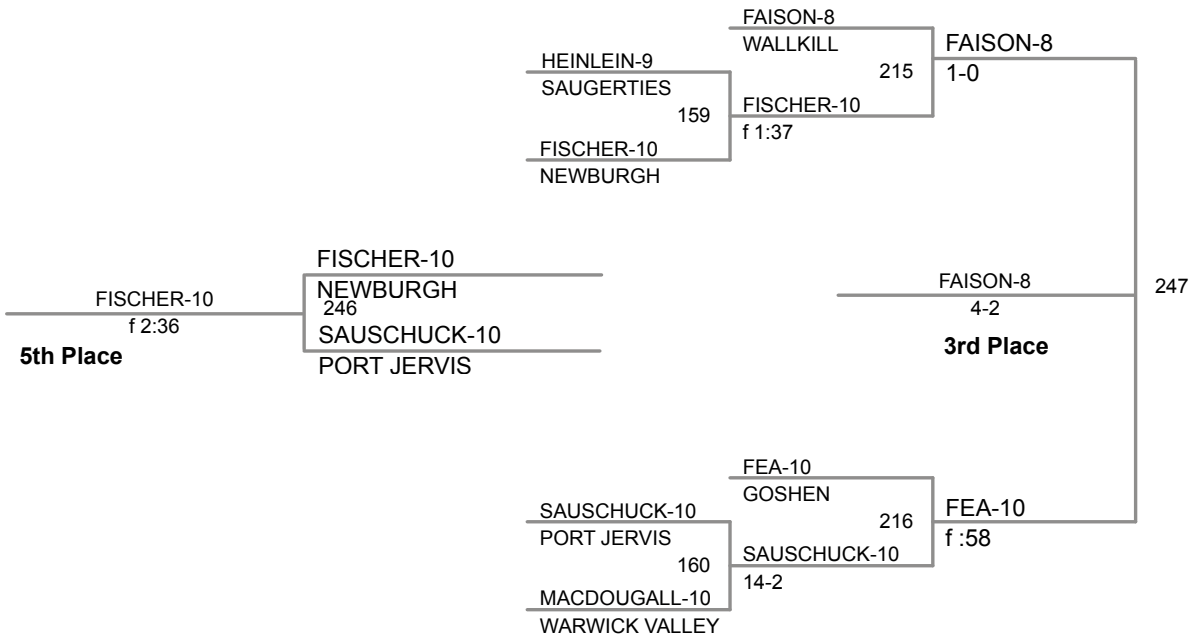

**NY Section 9
Championships-2016**

**Top Team Scores (All
Scorers)**

| <u>Plc</u> | <u>Points</u> | <u>Team</u> | <u>CH</u> | <u>CONS</u> |
|------------|---------------|-----------------|-----------|-------------|
| 1 | 302.5 | MINISINK VALLEY | - | - |
| 2 | 272.5 | MONROE WOODBURY | - | - |
| 3 | 175 | WALLKILL | - | - |
| 4 | 153.5 | MIDDLETOWN | - | - |
| 5 | 133 | WARWICK VALLEY | - | - |
| 6 | 109 | VALLEY CENTRAL | - | - |
| 7 | 99 | WASHINGTONVILLE | - | - |
| 8 | 84 | NEWBURGH | - | - |
| 9 | 78 | GOSHEN | - | - |
| 10 | 58 | MONTICELLO | - | - |
| 11 | 48 | PORT JERVIS | - | - |
| 12 | 40.5 | KINGSTON | - | - |
| 13 | 38 | SAUGERTIES | - | - |
| 14 | 30 | PINE BUSH | - | - |
| 15 | 28 | CORNWALL | - | - |

99 Lbs

106 Lbs

113 Lbs

126 Lbs

132 Lbs

138 Lbs

145 Lbs

160 Lbs