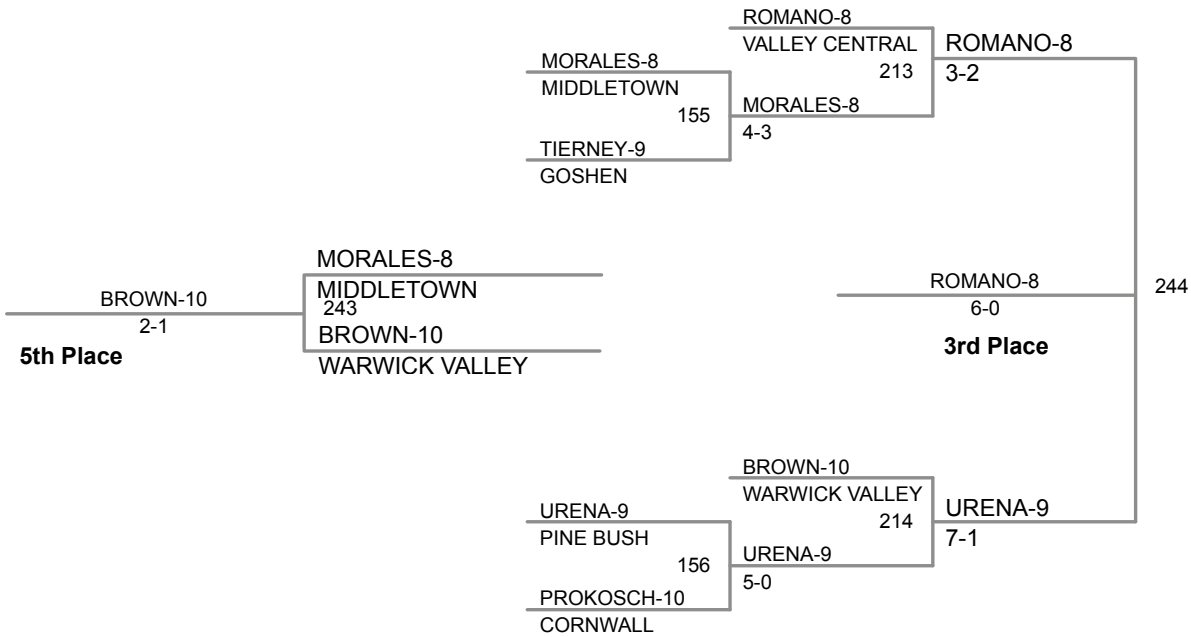

**NY Section 9
Championships-2016**

**Top Team Scores (All
Scorers)**

| <u>Plc</u> | <u>Points</u> | <u>Team</u> | <u>CH</u> | <u>CONS</u> |
|------------|---------------|-----------------|-----------|-------------|
| 1 | 302.5 | MINISINK VALLEY | - | - |
| 2 | 272.5 | MONROE WOODBURY | - | - |
| 3 | 175 | WALLKILL | - | - |
| 4 | 153.5 | MIDDLETOWN | - | - |
| 5 | 133 | WARWICK VALLEY | - | - |
| 6 | 109 | VALLEY CENTRAL | - | - |
| 7 | 99 | WASHINGTONVILLE | - | - |
| 8 | 84 | NEWBURGH | - | - |
| 9 | 78 | GOSHEN | - | - |
| 10 | 58 | MONTICELLO | - | - |
| 11 | 48 | PORT JERVIS | - | - |
| 12 | 40.5 | KINGSTON | - | - |
| 13 | 38 | SAUGERTIES | - | - |
| 14 | 30 | PINE BUSH | - | - |
| 15 | 28 | CORNWALL | - | - |

99 Lbs

106 Lbs

113 Lbs

126 Lbs

132 Lbs

138 Lbs

145 Lbs

160 Lbs

170 Lbs

182 Lbs

195 Lbs

220 Lbs