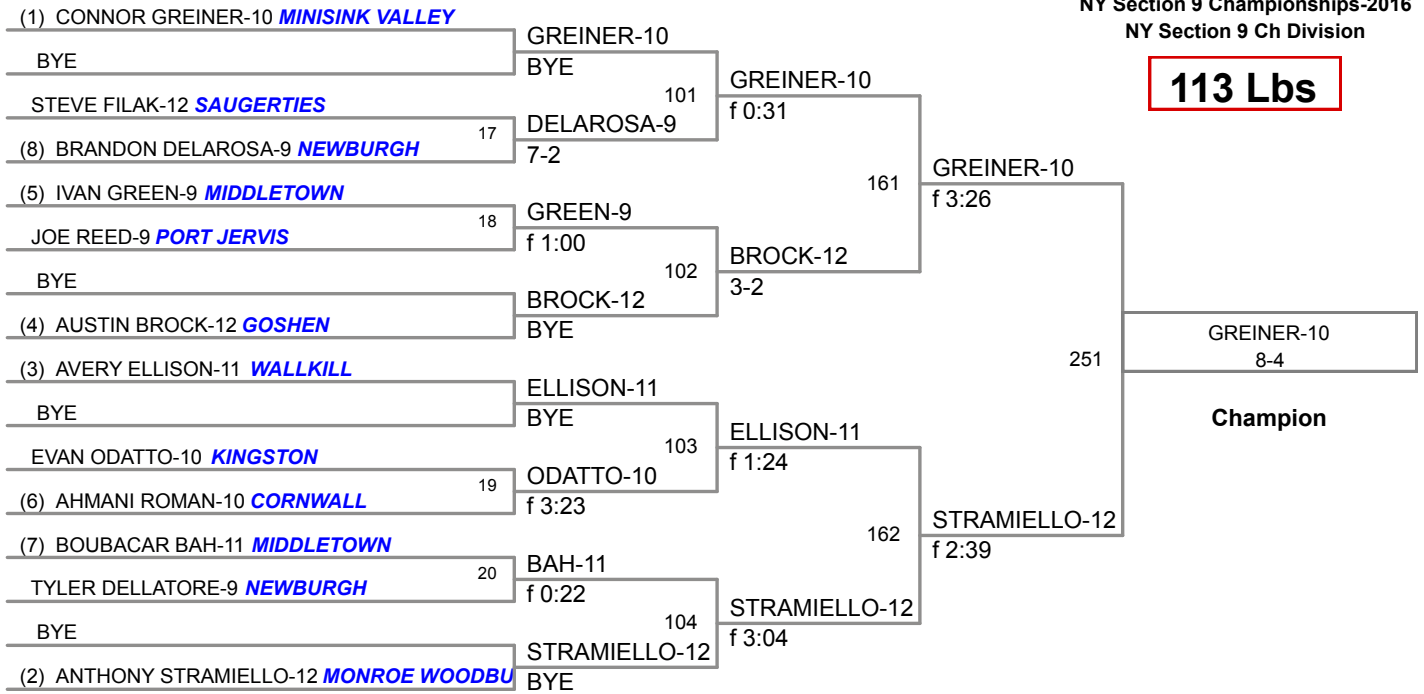

**NY Section 9
Championships-2016**

**Top Team Scores (All
Scorers)**

| <u>Plc</u> | <u>Points</u> | <u>Team</u> | <u>CH</u> | <u>CONS</u> |
|------------|---------------|-----------------|-----------|-------------|
| 1 | 302.5 | MINISINK VALLEY | - | - |
| 2 | 272.5 | MONROE WOODBURY | - | - |
| 3 | 175 | WALLKILL | - | - |
| 4 | 153.5 | MIDDLETOWN | - | - |
| 5 | 133 | WARWICK VALLEY | - | - |
| 6 | 109 | VALLEY CENTRAL | - | - |
| 7 | 99 | WASHINGTONVILLE | - | - |
| 8 | 84 | NEWBURGH | - | - |
| 9 | 78 | GOSHEN | - | - |
| 10 | 58 | MONTICELLO | - | - |
| 11 | 48 | PORT JERVIS | - | - |
| 12 | 40.5 | KINGSTON | - | - |
| 13 | 38 | SAUGERTIES | - | - |
| 14 | 30 | PINE BUSH | - | - |
| 15 | 28 | CORNWALL | - | - |

99 Lbs

106 Lbs

113 Lbs

126 Lbs

132 Lbs

138 Lbs

145 Lbs

160 Lbs

170 Lbs

182 Lbs

195 Lbs

220 Lbs