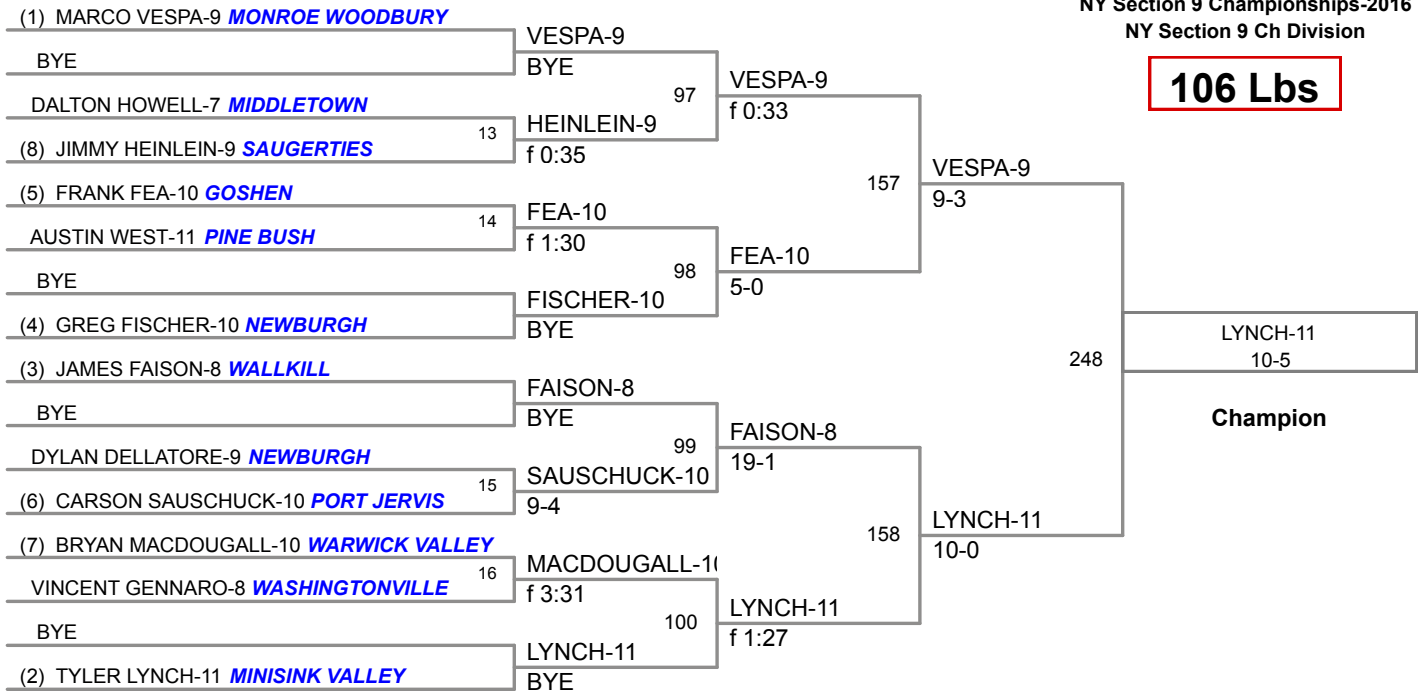

**NY Section 9
Championships-2016**

**Top Team Scores (All
Scorers)**

| <u>Plc</u> | <u>Points</u> | <u>Team</u> | <u>CH</u> | <u>CONS</u> |
|------------|---------------|-----------------|-----------|-------------|
| 1 | 302.5 | MINISINK VALLEY | - | - |
| 2 | 272.5 | MONROE WOODBURY | - | - |
| 3 | 175 | WALLKILL | - | - |
| 4 | 153.5 | MIDDLETOWN | - | - |
| 5 | 133 | WARWICK VALLEY | - | - |
| 6 | 109 | VALLEY CENTRAL | - | - |
| 7 | 99 | WASHINGTONVILLE | - | - |
| 8 | 84 | NEWBURGH | - | - |
| 9 | 78 | GOSHEN | - | - |
| 10 | 58 | MONTICELLO | - | - |
| 11 | 48 | PORT JERVIS | - | - |
| 12 | 40.5 | KINGSTON | - | - |
| 13 | 38 | SAUGERTIES | - | - |
| 14 | 30 | PINE BUSH | - | - |
| 15 | 28 | CORNWALL | - | - |

99 Lbs

106 Lbs

113 Lbs

126 Lbs

132 Lbs

138 Lbs

145 Lbs

160 Lbs

170 Lbs

182 Lbs

195 Lbs

220 Lbs