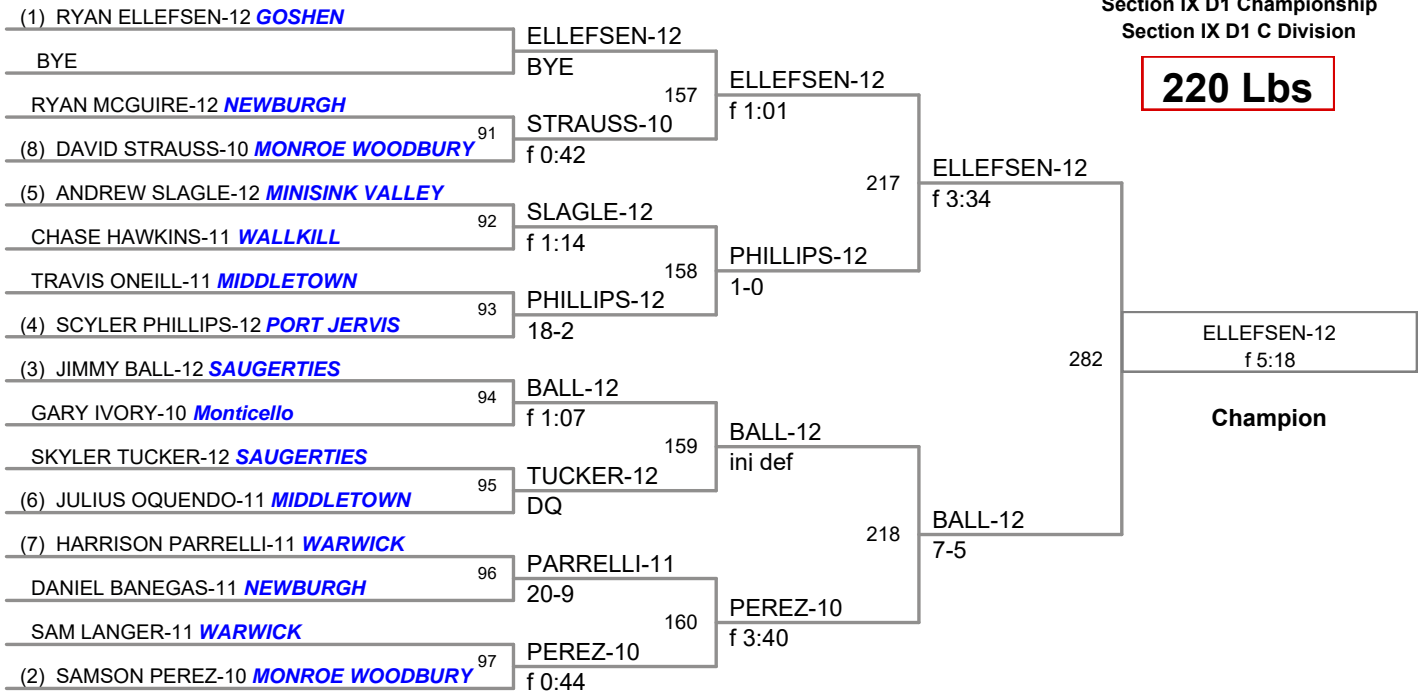

Section IX D1 Championship
Section IX D1 C Division

195 Lbs

5th Place

3rd Place

Section IX D1 Championship
Section IX D1 C Division

220 Lbs

Section IX D1 Championship
Section IX D1 C Division

285 Lbs