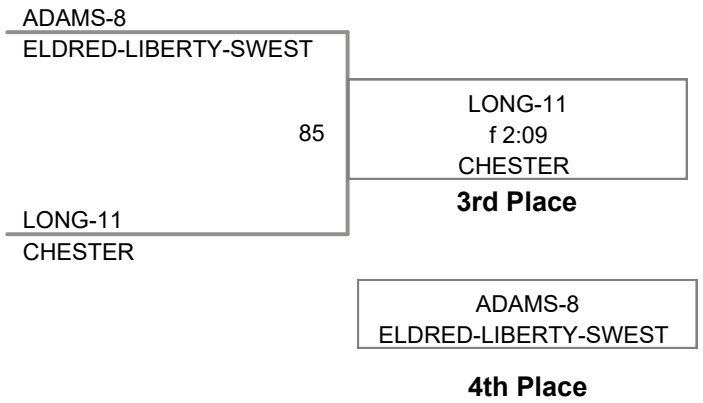

D2 Section 9 Championships
D2 Section 9 Ch Division

99 Lbs

D2 Section 9 Championships
D2 Section 9 Ch Division

106 Lbs

D2 Section 9 Championships
D2 Section 9 Ch Division

113 Lbs

D2 Section 9 Championships
D2 Section 9 Ch Division

120 Lbs

D2 Section 9 Championships
D2 Section 9 Ch Division

126 Lbs

D2 Section 9 Championships
D2 Section 9 Ch Division

132 Lbs

(1) IAN HOUCK-11 *RONDOUT VALLI*

BYE

(5) STEVEN BRADFORD-10 *CHESTE*