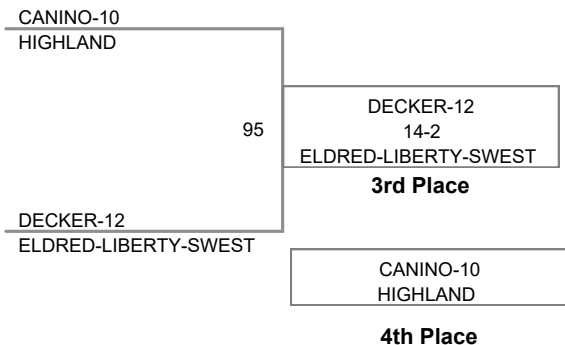

ACVEDO-11
f 2:58

61
HOUCK-11
f 3:57

62
HIESEL-12
f 3:51

92

HOUCK-11
f 4:42
RONDOUT VALLEY

Champion

HIESEL-12
NEW PALTZ

2nd Place

LUNA-10
HIGHLAND

ACVEDO-11
HIGHLAND

91

LUNA-10
f 5:11
HIGHLAND

3rd Place

ACVEDO-11
HIGHLAND

4th Place

138 Lbs

145 Lbs

152 Lbs

D2 Section 9 Championships
D2 Section 9 Ch Division

160 Lbs

D2 Section 9 Championships
D2 Section 9 Ch Division

170 Lbs

D2 Section 9 Championships
D2 Section 9 Ch Division

182 Lbs