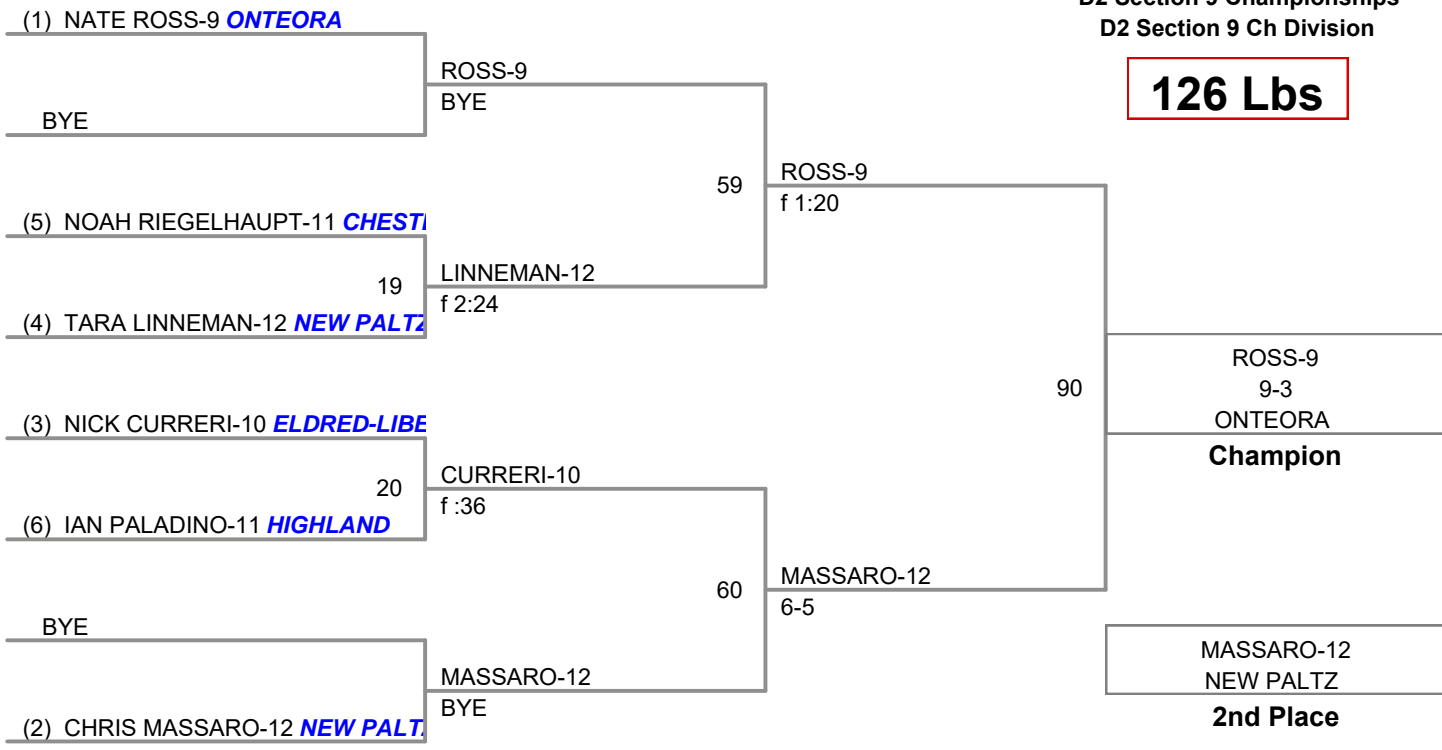

D2 Section 9 Championships
D2 Section 9 Ch Division

99 Lbs

D2 Section 9 Championships
D2 Section 9 Ch Division

106 Lbs

D2 Section 9 Championships
D2 Section 9 Ch Division

113 Lbs

D2 Section 9 Championships
D2 Section 9 Ch Division

120 Lbs

D2 Section 9 Championships
D2 Section 9 Ch Division

126 Lbs

D2 Section 9 Championships
D2 Section 9 Ch Division

132 Lbs

(1) IAN HOUCK-11 *RONDOUT VALLI*

BYE

(5) STEVEN BRADFORD-10 *CHESTE*