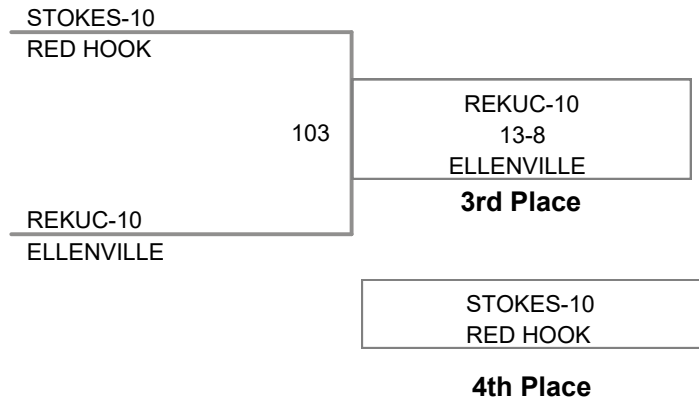

LUNA-10
HIGHLAND

ACVEDO-11
HIGHLAND

91

LUNA-10
f 5:11
HIGHLAND

3rd Place

ACVEDO-11
HIGHLAND

4th Place

138 Lbs

145 Lbs

152 Lbs

D2 Section 9 Championships
D2 Section 9 Ch Division

160 Lbs

D2 Section 9 Championships
D2 Section 9 Ch Division

170 Lbs

D2 Section 9 Championships
D2 Section 9 Ch Division

182 Lbs