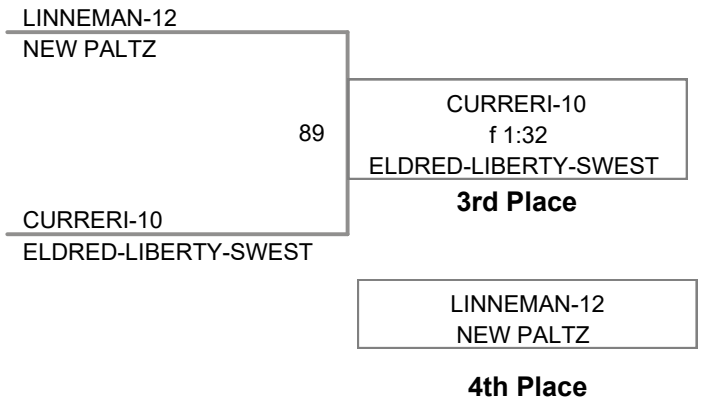

D2 Section 9 Championships
D2 Section 9 Ch Division

99 Lbs

D2 Section 9 Championships
D2 Section 9 Ch Division

106 Lbs

D2 Section 9 Championships
D2 Section 9 Ch Division

113 Lbs

D2 Section 9 Championships
D2 Section 9 Ch Division

120 Lbs

D2 Section 9 Championships
D2 Section 9 Ch Division

126 Lbs

D2 Section 9 Championships
D2 Section 9 Ch Division

132 Lbs

(1) IAN HOUCK-11 *RONDOUT VALLI*

BYE

(5) STEVEN BRADFORD-10 *CHESTE*