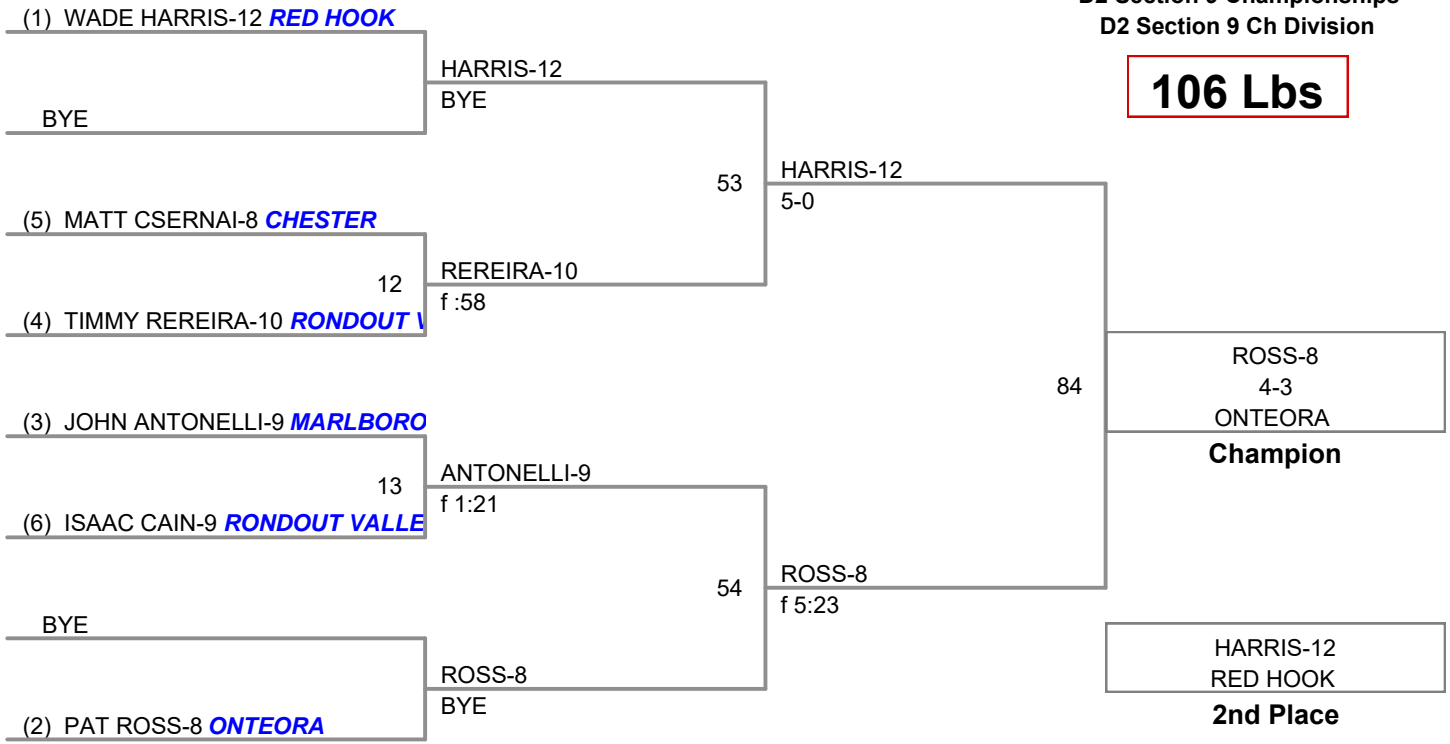

D2 Section 9 Championships
D2 Section 9 Ch Division

99 Lbs

D2 Section 9 Championships
D2 Section 9 Ch Division

106 Lbs

D2 Section 9 Championships
D2 Section 9 Ch Division

113 Lbs

D2 Section 9 Championships
D2 Section 9 Ch Division

120 Lbs

D2 Section 9 Championships
D2 Section 9 Ch Division

126 Lbs

D2 Section 9 Championships
D2 Section 9 Ch Division

132 Lbs

(1) IAN HOUCK-11 *RONDOUT VALLI*

BYE

(5) STEVEN BRADFORD-10 *CHESTE*