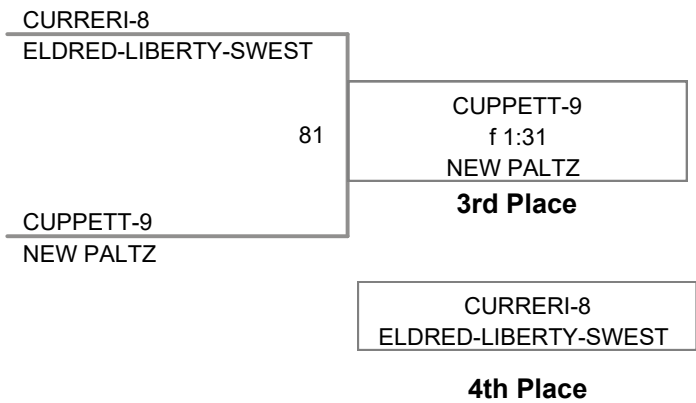

D2 Section 9 Championships
D2 Section 9 Ch Division

99 Lbs

D2 Section 9 Championships
D2 Section 9 Ch Division

106 Lbs

D2 Section 9 Championships
D2 Section 9 Ch Division

113 Lbs

D2 Section 9 Championships
D2 Section 9 Ch Division

120 Lbs

D2 Section 9 Championships
D2 Section 9 Ch Division

126 Lbs

D2 Section 9 Championships
D2 Section 9 Ch Division

132 Lbs

(1) IAN HOUCK-11 *RONDOUT VALLI*

BYE

(5) STEVEN BRADFORD-10 *CHESTE*