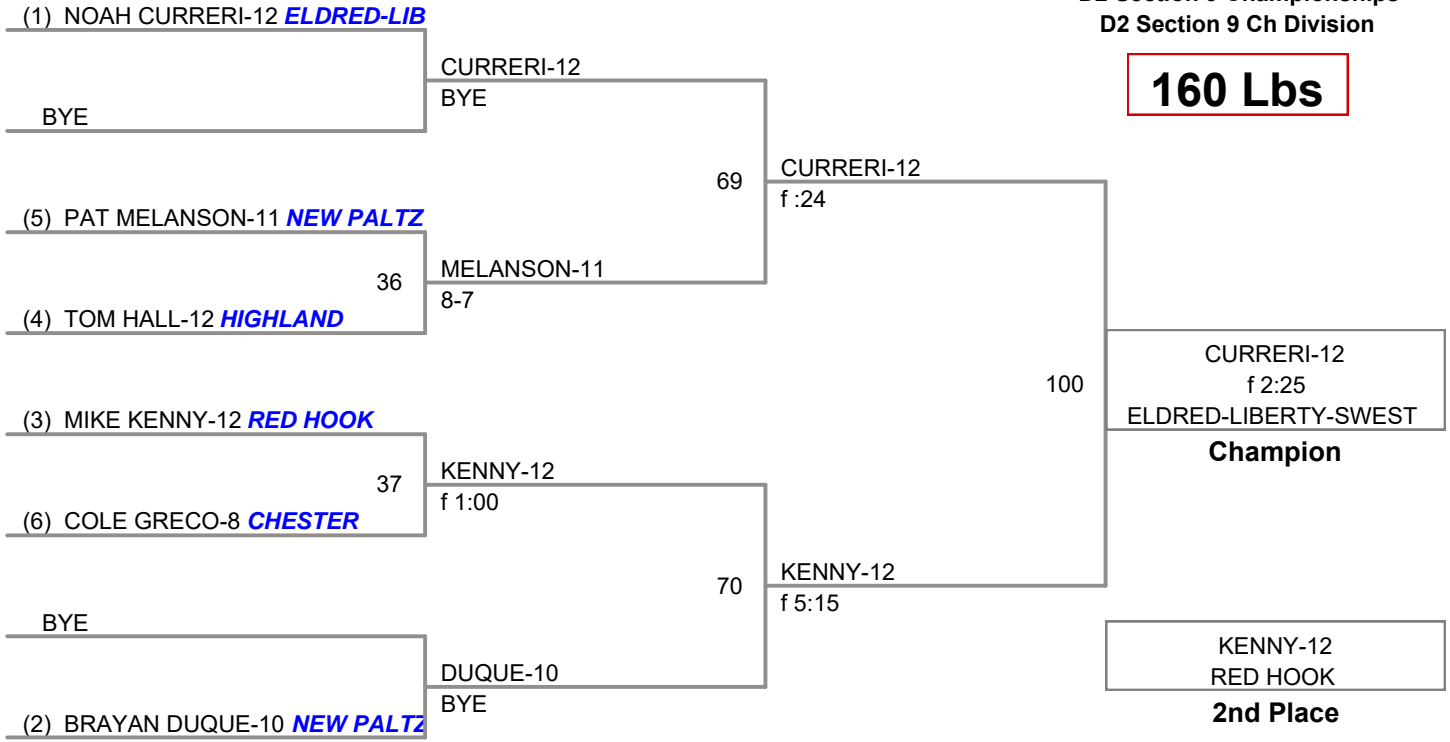

LUNA-10
HIGHLAND

ACVEDO-11
HIGHLAND

91

LUNA-10
f 5:11
HIGHLAND

3rd Place

ACVEDO-11
HIGHLAND

4th Place

138 Lbs

145 Lbs

152 Lbs

D2 Section 9 Championships
D2 Section 9 Ch Division

160 Lbs

D2 Section 9 Championships
D2 Section 9 Ch Division

170 Lbs

D2 Section 9 Championships
D2 Section 9 Ch Division

182 Lbs