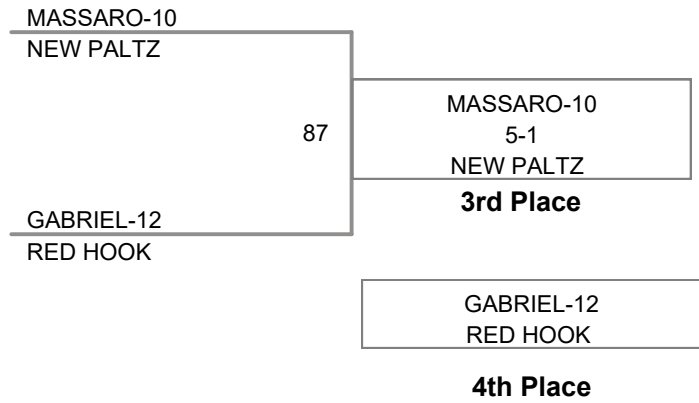

D2 Section 9 Championships
D2 Section 9 Ch Division

99 Lbs

D2 Section 9 Championships
D2 Section 9 Ch Division

106 Lbs

D2 Section 9 Championships
D2 Section 9 Ch Division

113 Lbs

D2 Section 9 Championships
D2 Section 9 Ch Division

120 Lbs

D2 Section 9 Championships
D2 Section 9 Ch Division

126 Lbs

D2 Section 9 Championships
D2 Section 9 Ch Division

132 Lbs

(1) IAN HOUCK-11 *RONDOUT VALLI*

BYE

(5) STEVEN BRADFORD-10 *CHESTE*