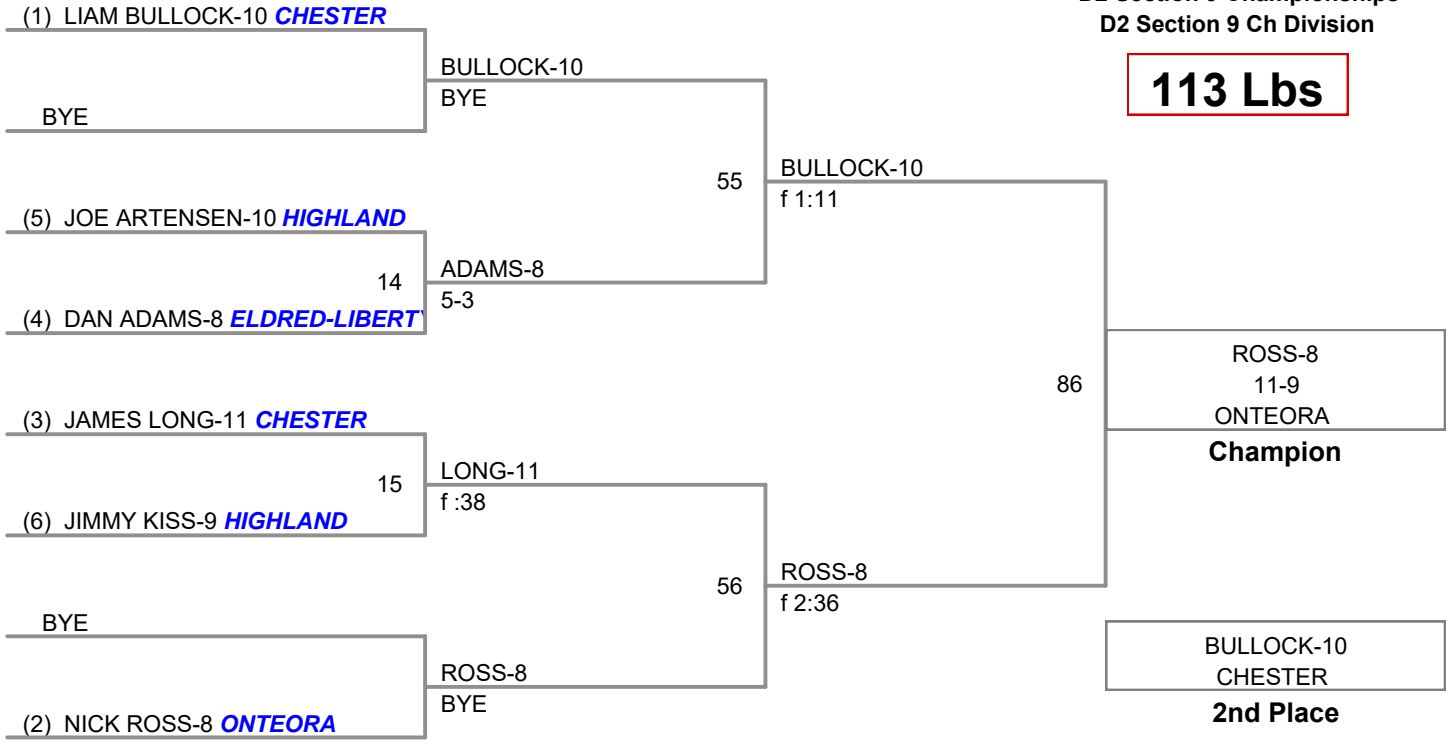

D2 Section 9 Championships
D2 Section 9 Ch Division

99 Lbs

D2 Section 9 Championships
D2 Section 9 Ch Division

106 Lbs

D2 Section 9 Championships
D2 Section 9 Ch Division

113 Lbs

D2 Section 9 Championships
D2 Section 9 Ch Division

120 Lbs

D2 Section 9 Championships
D2 Section 9 Ch Division

126 Lbs

D2 Section 9 Championships
D2 Section 9 Ch Division

132 Lbs

(1) IAN HOUCK-11 *RONDOUT VALLI*

BYE

(5) STEVEN BRADFORD-10 *CHESTE*