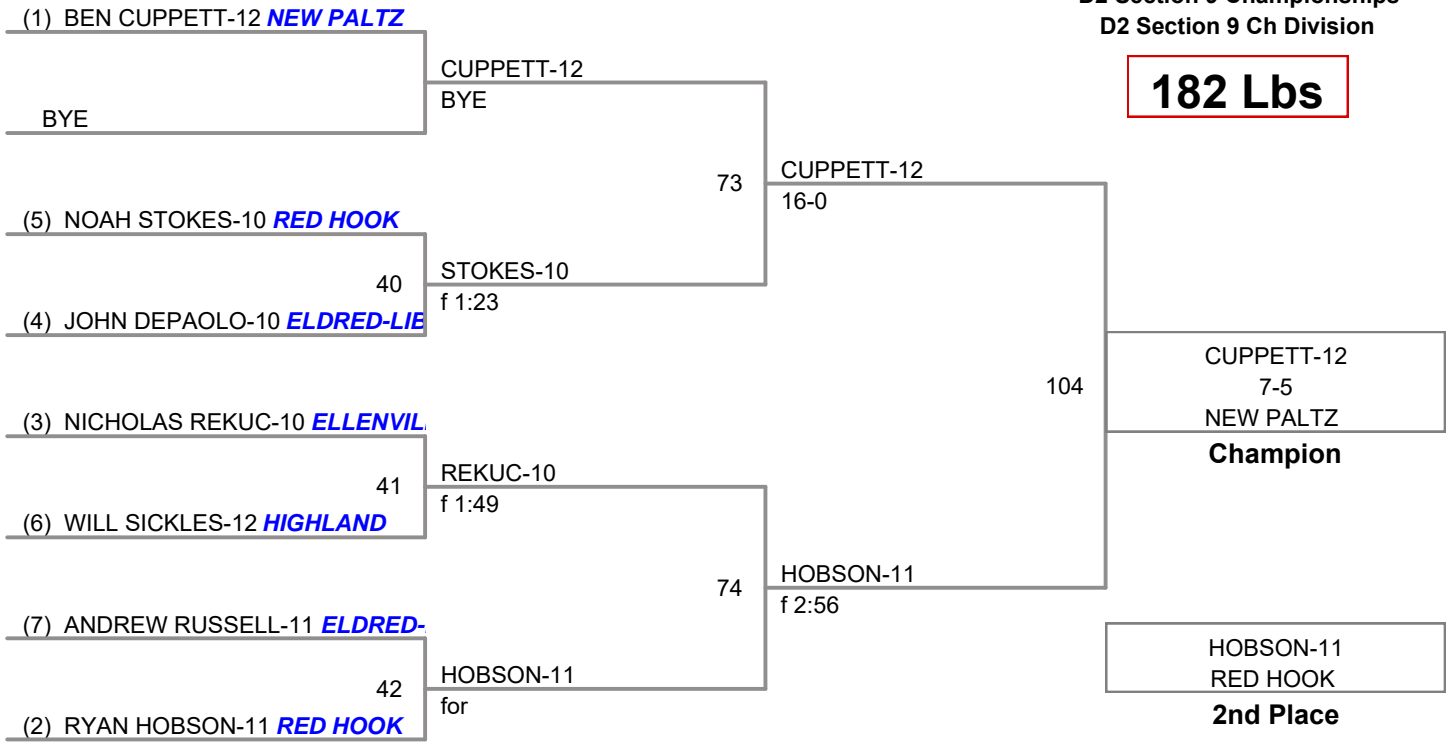

D2 Section 9 Championships
D2 Section 9 Ch Division

182 Lbs