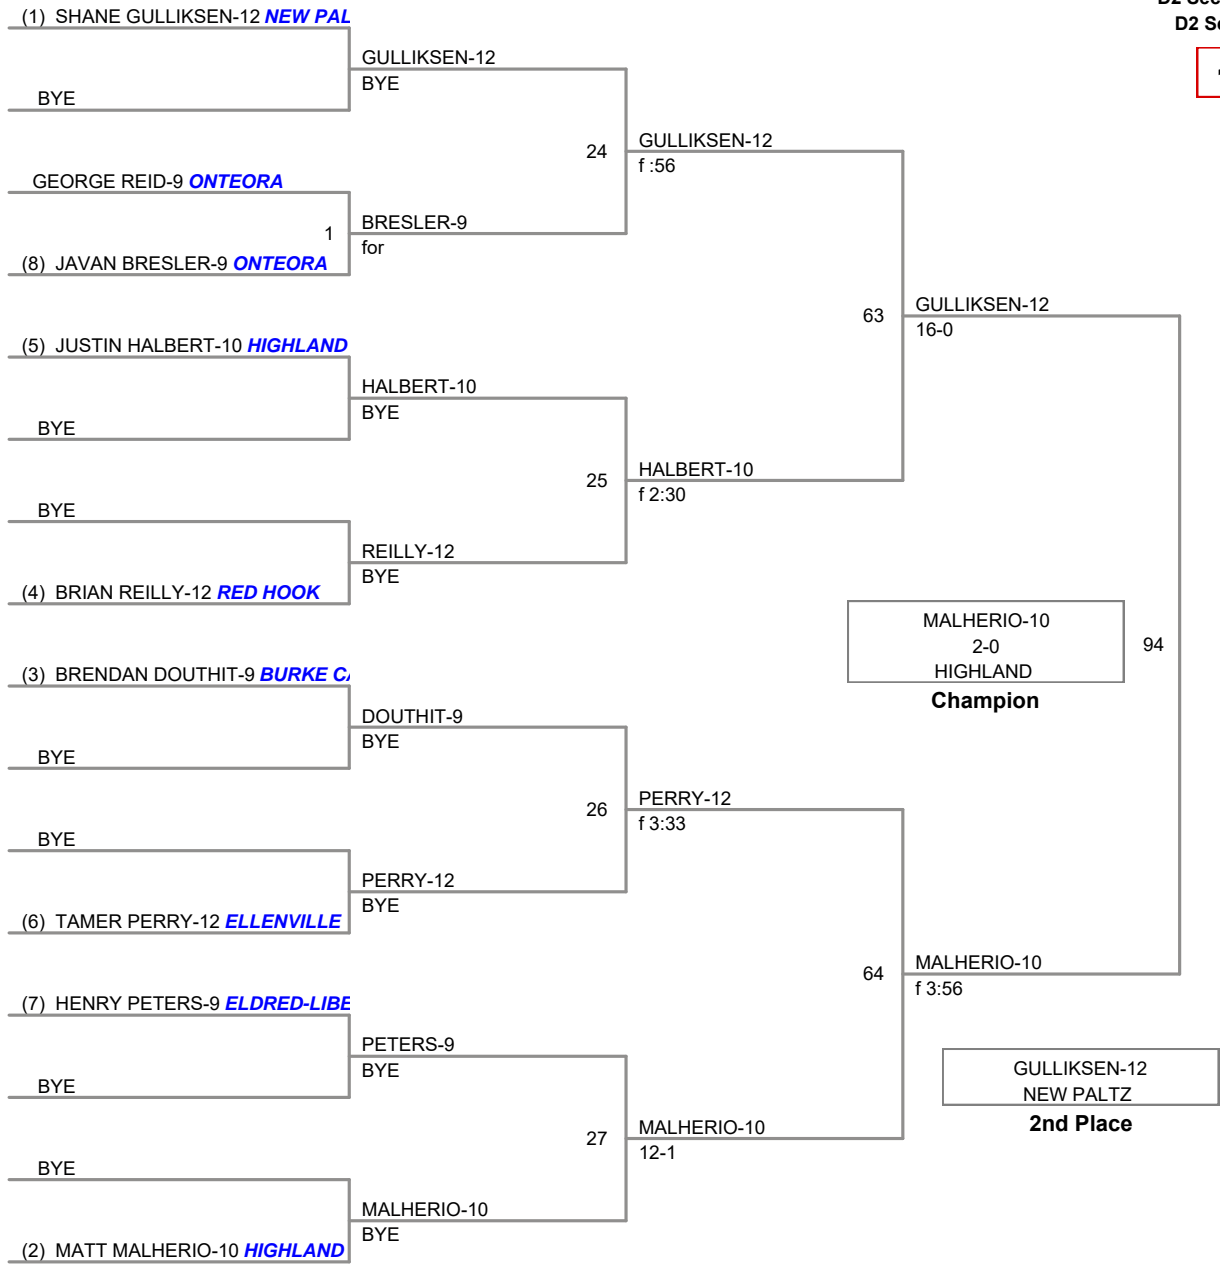

ACVEDO-11
f 2:58

61
HOUCK-11
f 3:57

62
HIESEL-12
f 3:51

92

HOUCK-11
f 4:42
RONDOUT VALLEY

Champion

HIESEL-12
NEW PALTZ

2nd Place

LUNA-10
HIGHLAND

ACVEDO-11
HIGHLAND

91

LUNA-10
f 5:11
HIGHLAND

3rd Place

ACVEDO-11
HIGHLAND

4th Place

138 Lbs