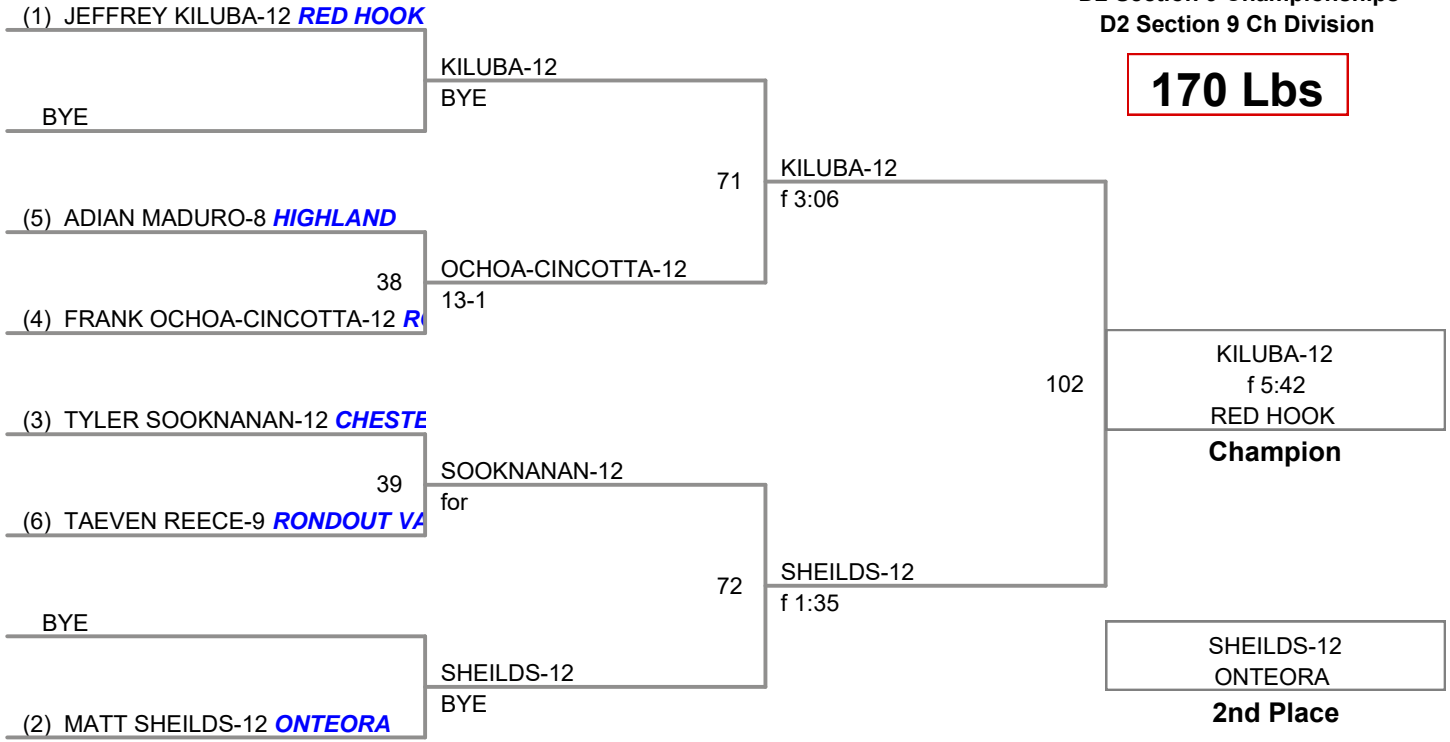

LUNA-10
HIGHLAND

ACVEDO-11
HIGHLAND

91

LUNA-10
f 5:11
HIGHLAND

3rd Place

ACVEDO-11
HIGHLAND

4th Place

138 Lbs

145 Lbs

152 Lbs

D2 Section 9 Championships
D2 Section 9 Ch Division

160 Lbs

D2 Section 9 Championships
D2 Section 9 Ch Division

170 Lbs

D2 Section 9 Championships
D2 Section 9 Ch Division

182 Lbs