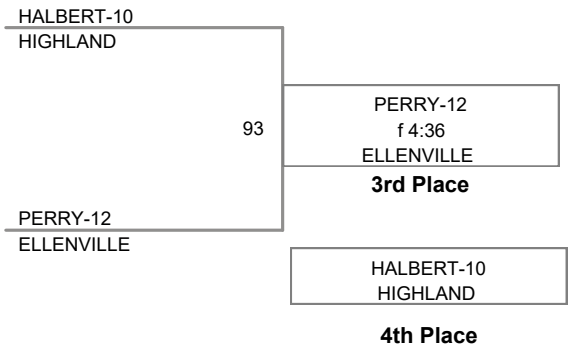

LUNA-10
HIGHLAND

ACVEDO-11
HIGHLAND

91

LUNA-10
f 5:11
HIGHLAND

3rd Place

ACVEDO-11
HIGHLAND

4th Place

138 Lbs