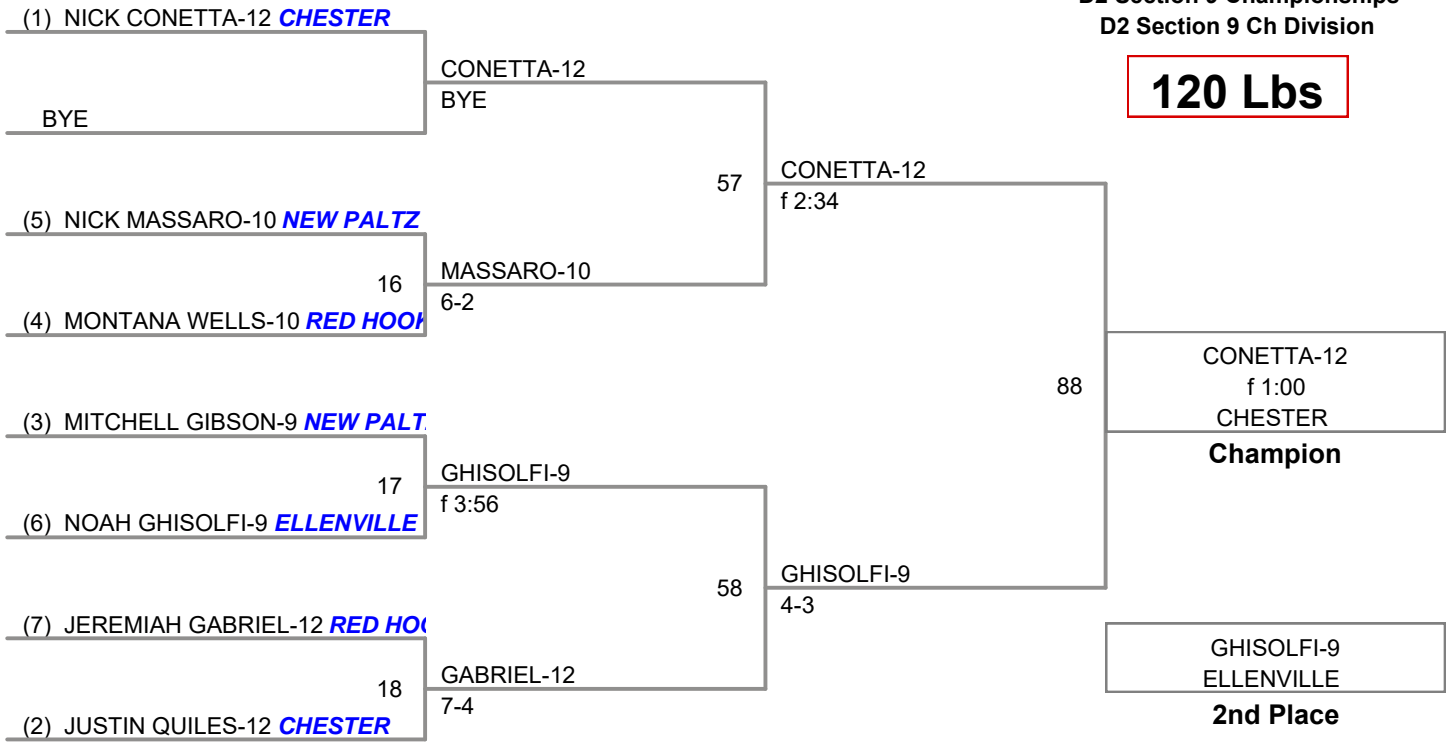

D2 Section 9 Championships
D2 Section 9 Ch Division

99 Lbs

D2 Section 9 Championships
D2 Section 9 Ch Division

106 Lbs

D2 Section 9 Championships
D2 Section 9 Ch Division

113 Lbs

D2 Section 9 Championships
D2 Section 9 Ch Division

120 Lbs

D2 Section 9 Championships
D2 Section 9 Ch Division

126 Lbs

D2 Section 9 Championships
D2 Section 9 Ch Division

132 Lbs

(1) IAN HOUCK-11 *RONDOUT VALLI*

BYE

(5) STEVEN BRADFORD-10 *CHESTE*